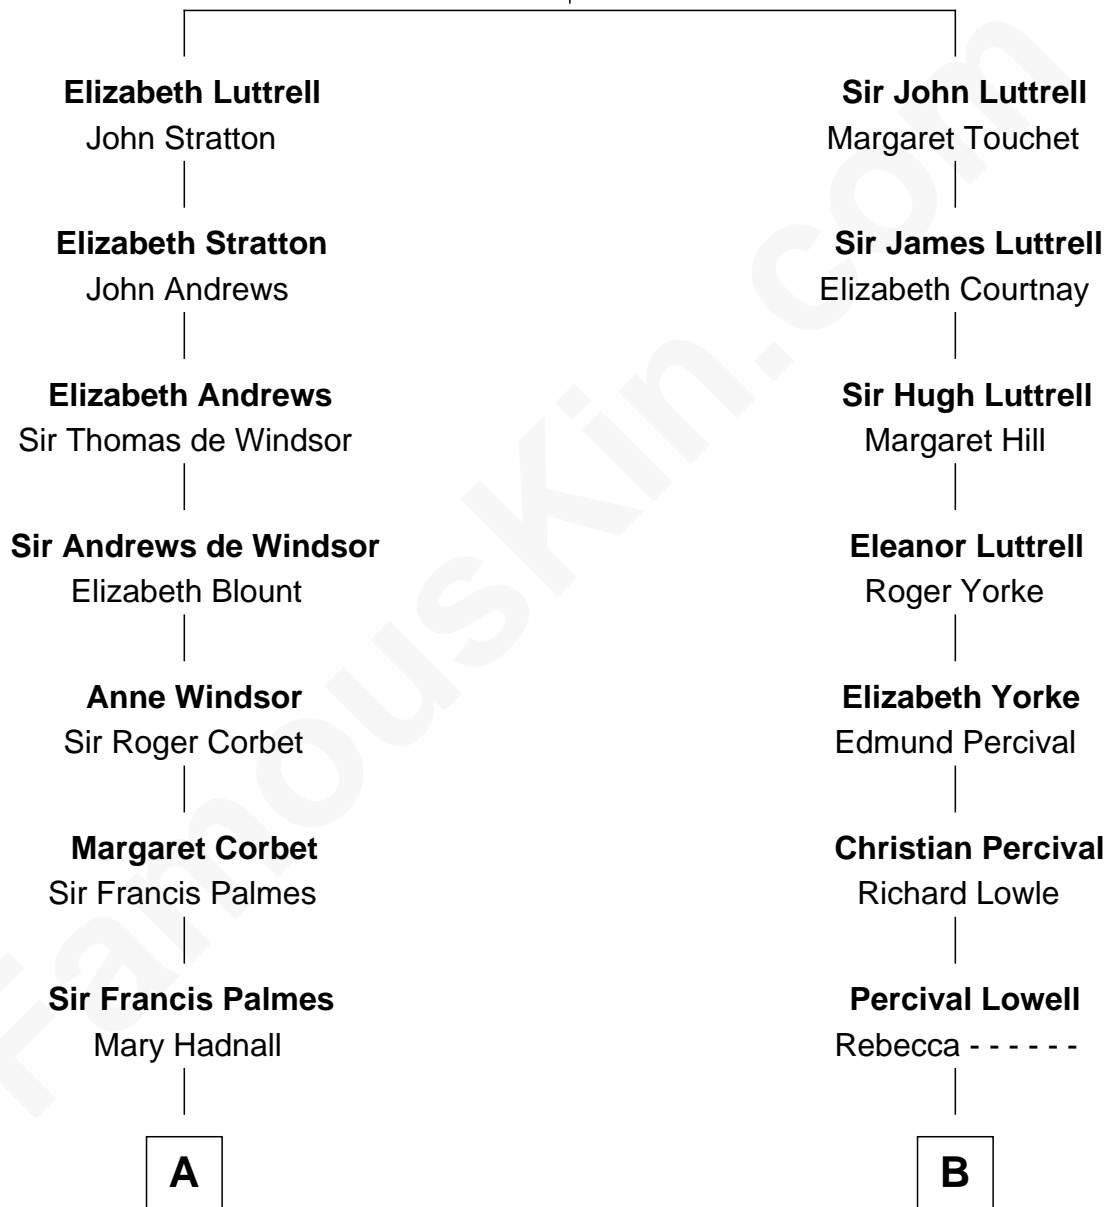

FamousKin.com Relationship Chart of

Nelson Rockefeller

41st U.S. Vice-President

13th cousin 5 times removed of

Jane (Appleton) Pierce

First Lady of President Franklin Pierce

Sir Hugh Luttrell
Catherine de Beaumont

C

John Davison Rockefeller

Abby Greene Aldrich

Nelson Rockefeller

41st U.S. Vice-President

FamousKin.com