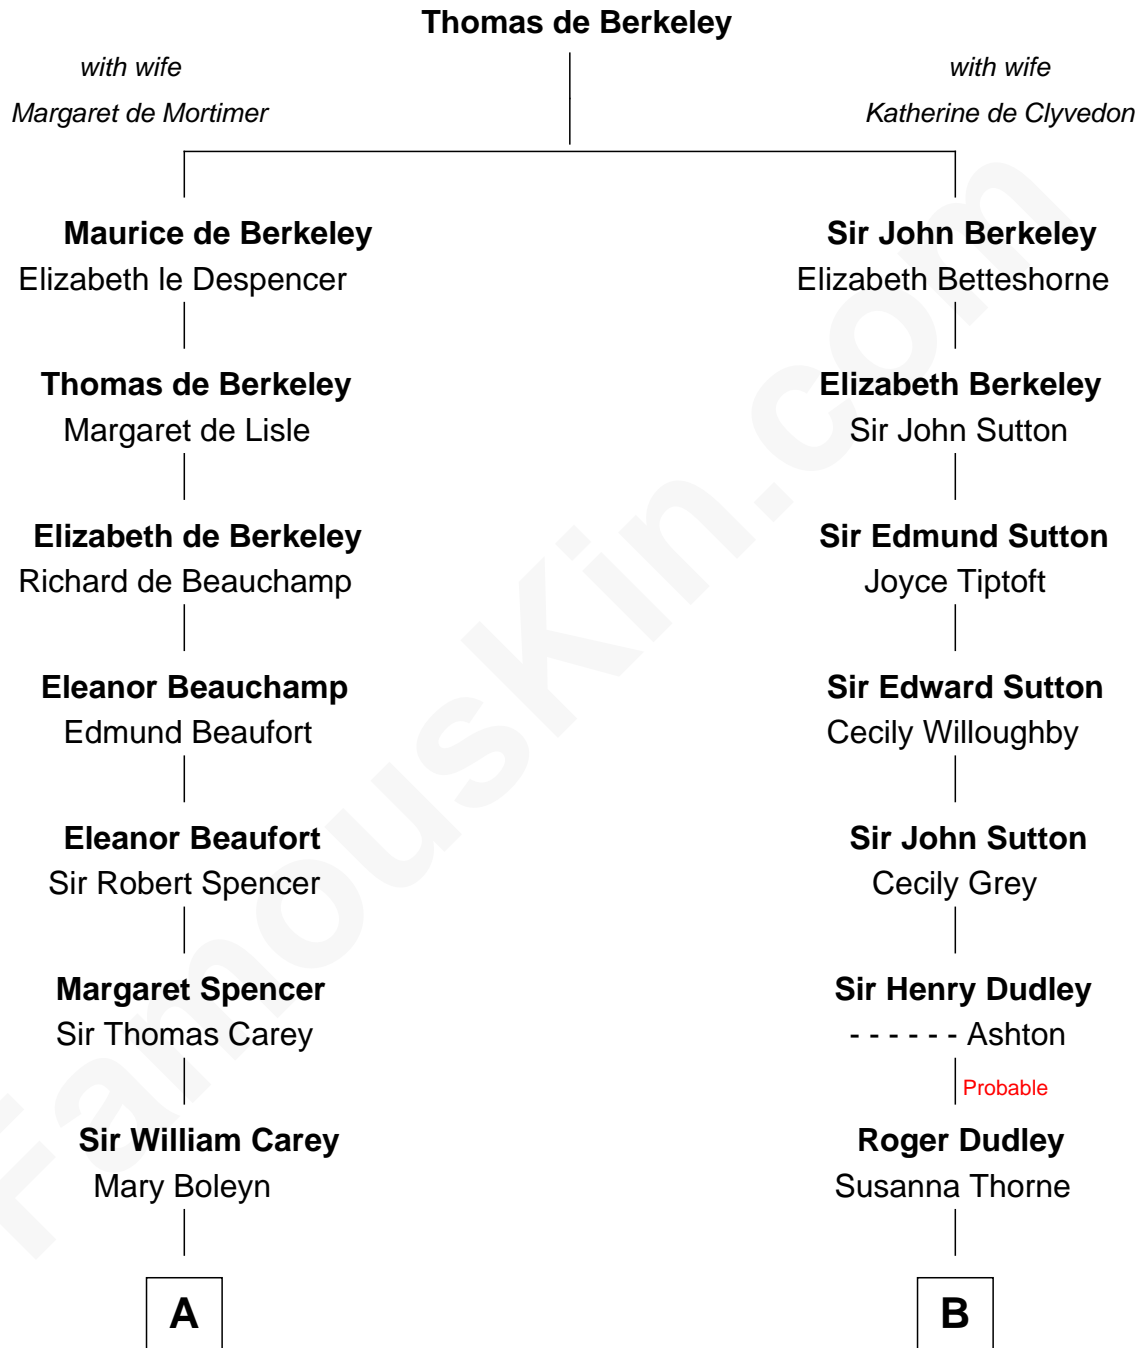

FamousKin.com
Relationship Chart of
Nelson Rockefeller
41st U.S. Vice-President

13th cousin 7 times removed of
Jane (Appleton) Pierce
First Lady of President Franklin Pierce

C

William Avery Rockefeller

Eliza Davison

John Davison Rockefeller

Laura Celestia Spelman

John Davison Rockefeller

Abby Greene Aldrich

Nelson Rockefeller

41st U.S. Vice-President

FamousKin.com