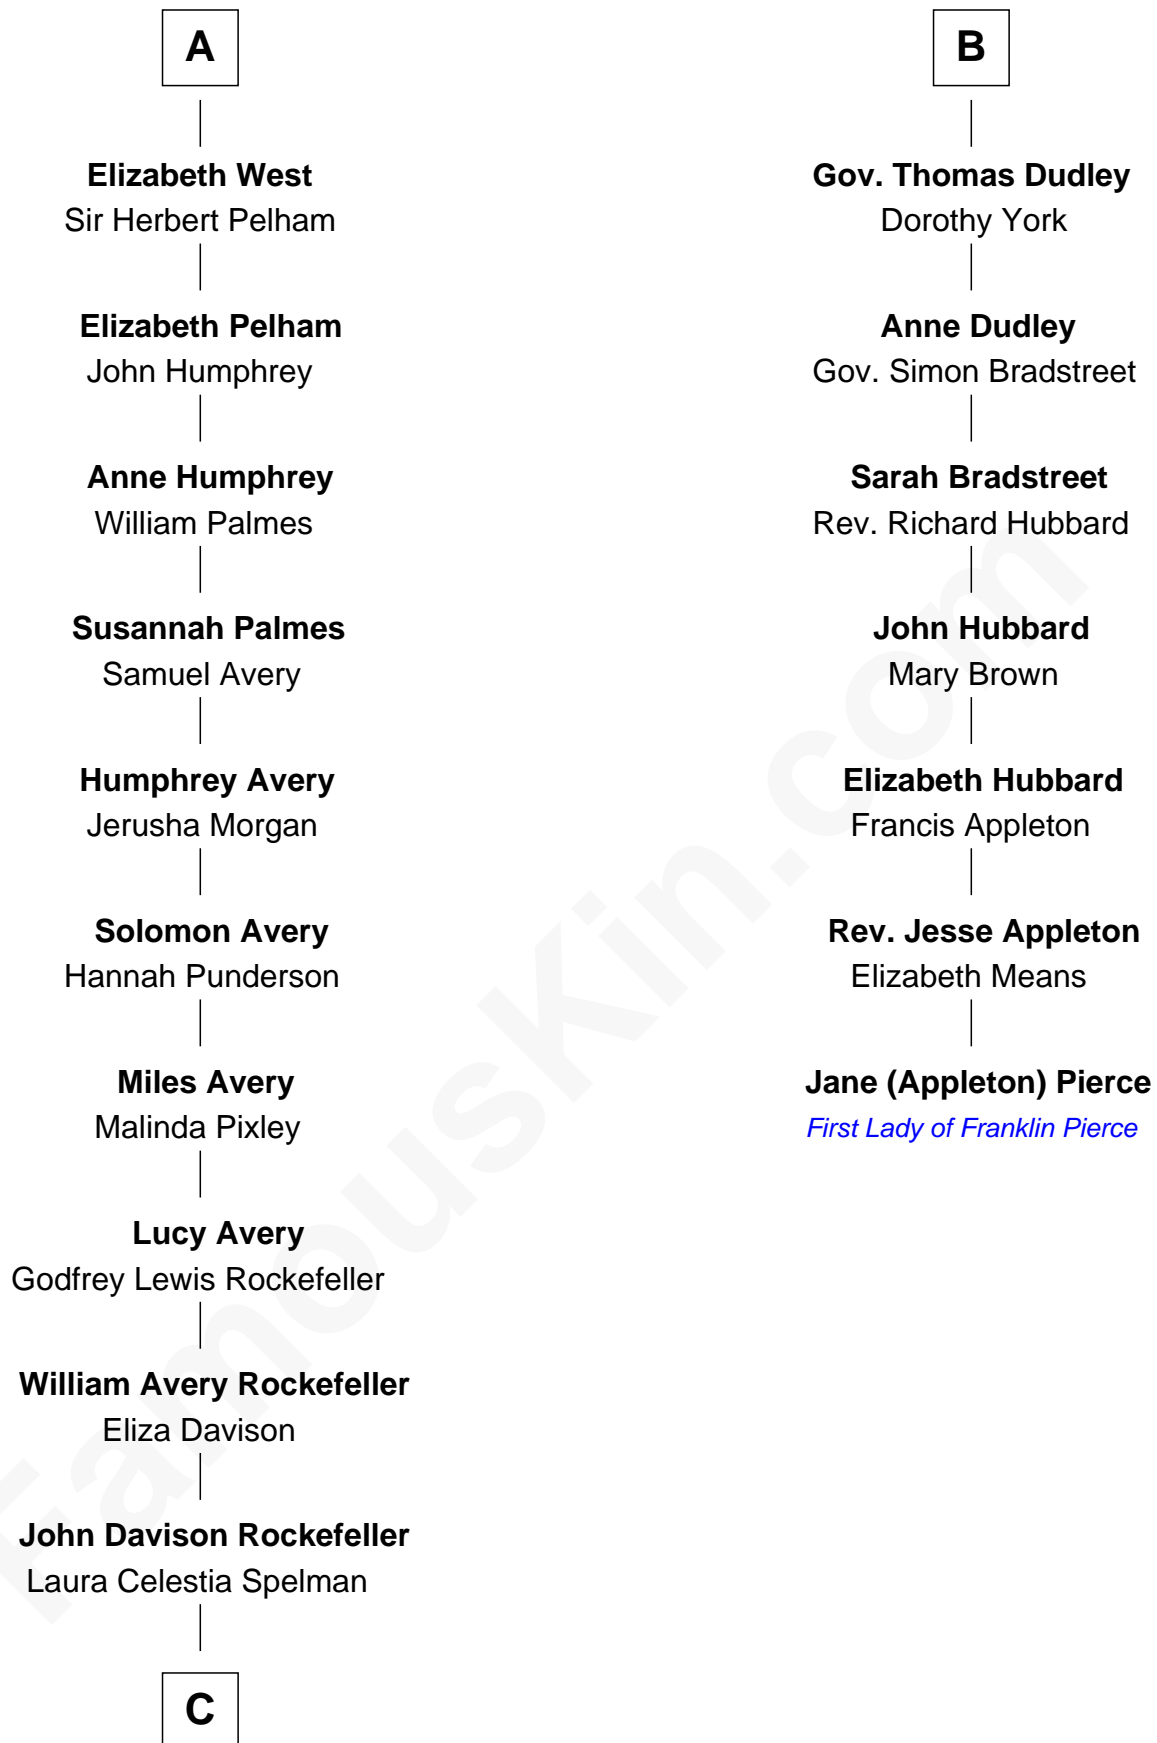

FamousKin.com
Relationship Chart of
Nelson Rockefeller
41st U.S. Vice-President

13th cousin 5 times removed of
Jane (Appleton) Pierce
First Lady of President Franklin Pierce

C

—
John Davison Rockefeller

Abby Greene Aldrich

—
Nelson Rockefeller

41st U.S. Vice-President

FamousKin.com