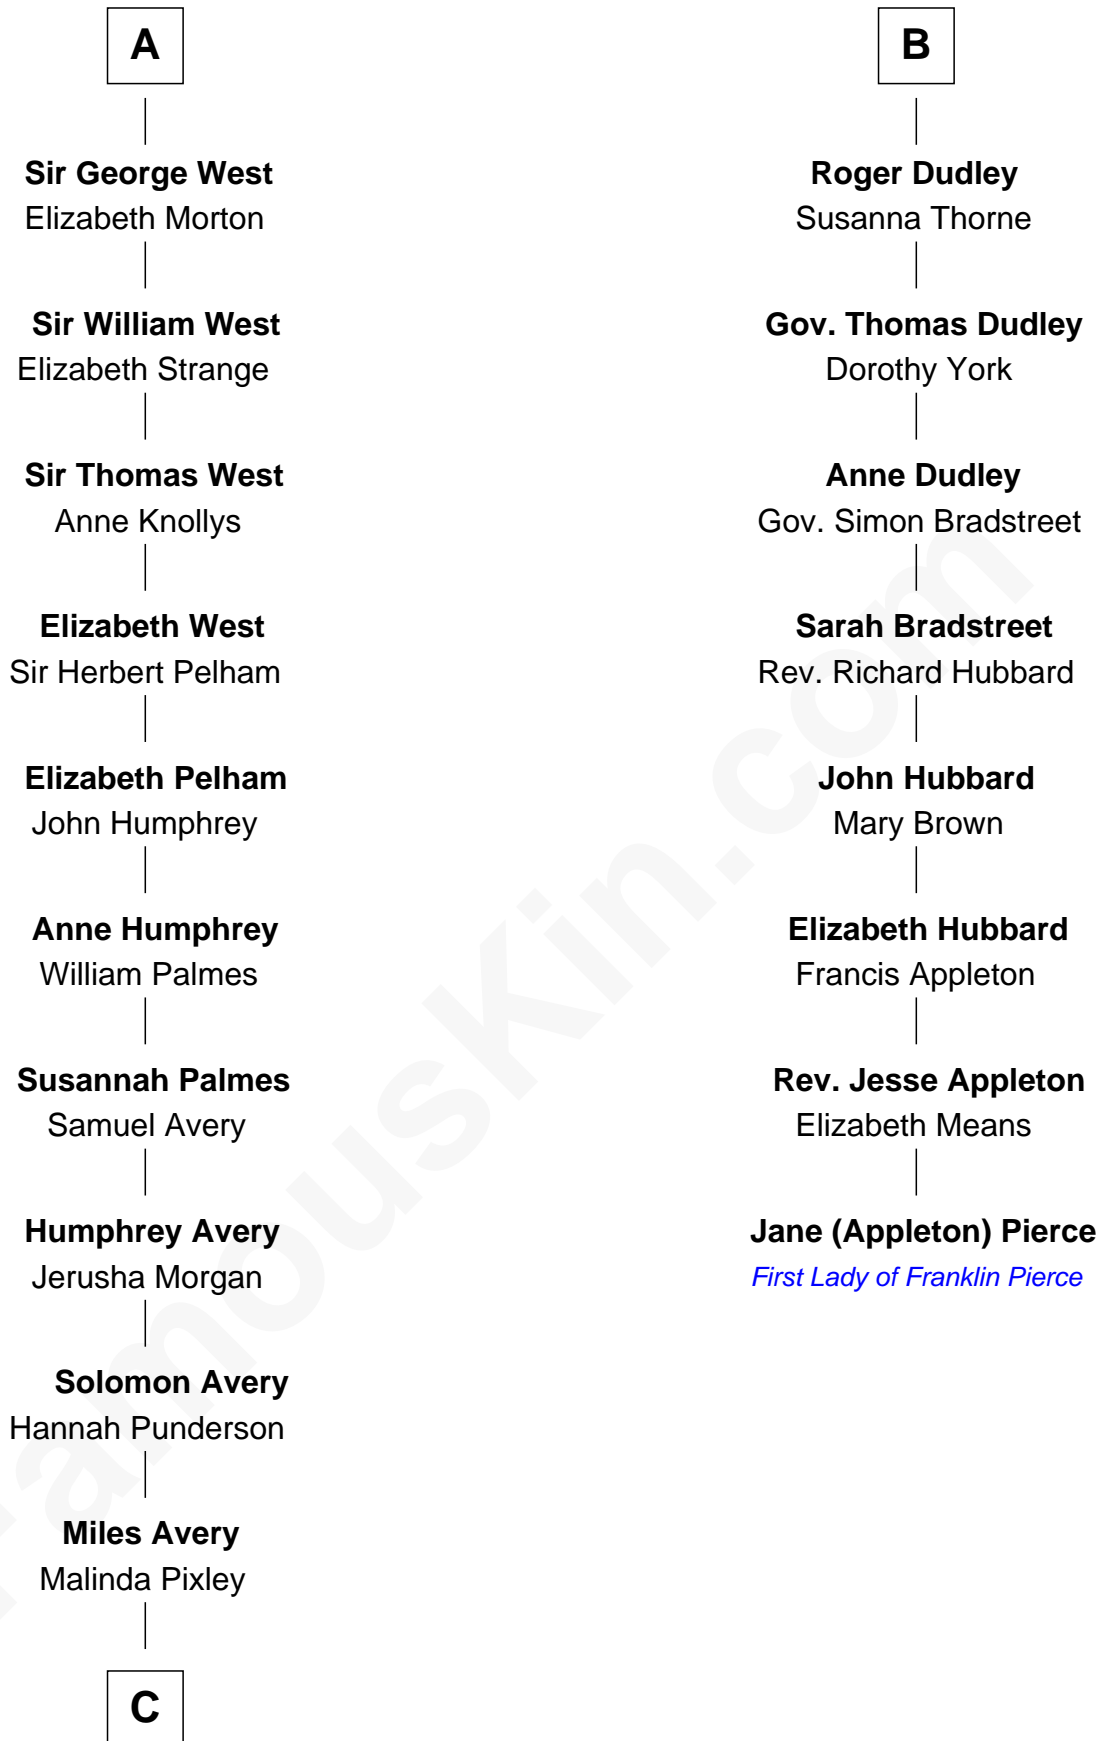

**FamousKin.com**  
**Relationship Chart of**  
**Nelson Rockefeller**  
*41st U.S. Vice-President*

**14th cousin 7 times removed of**  
**Jane (Appleton) Pierce**  
*First Lady of President Franklin Pierce*

**C**

—  
**Lucy Avery**

Godfrey Lewis Rockefeller

—  
**William Avery Rockefeller**

Eliza Davison

—  
**John Davison Rockefeller**

Laura Celestia Spelman

—  
**John Davison Rockefeller**

Abby Greene Aldrich

—  
**Nelson Rockefeller**

*41st U.S. Vice-President*