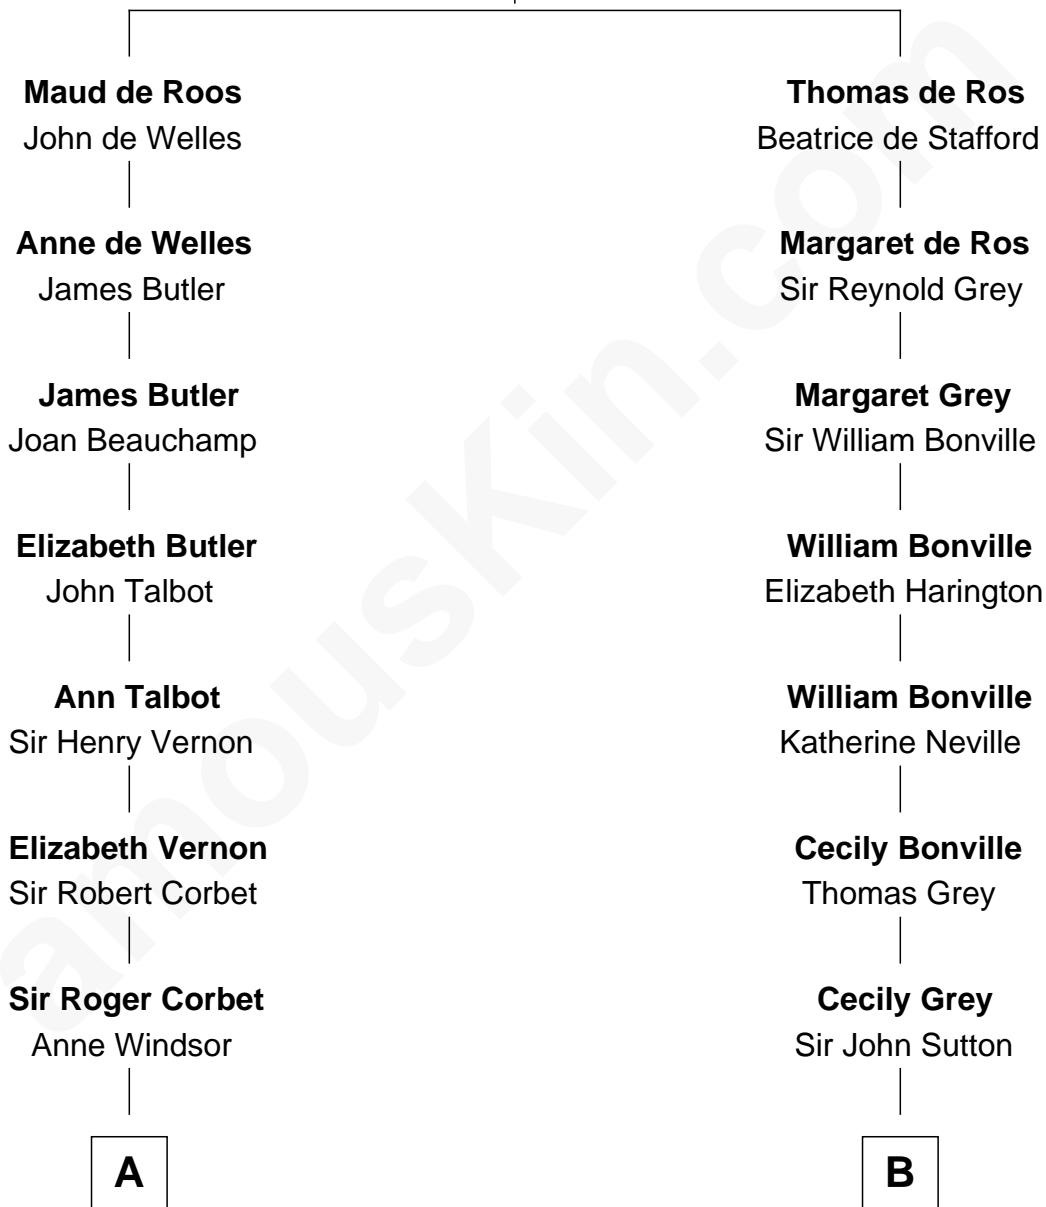

FamousKin.com Relationship Chart of

Nelson Rockefeller

41st U.S. Vice-President

15th cousin 5 times removed of

Jane (Appleton) Pierce

First Lady of President Franklin Pierce

Sir William de Ros
Margery de Badlesmere

C

William Avery Rockefeller

Eliza Davison

John Davison Rockefeller

Laura Celestia Spelman

John Davison Rockefeller

Abby Greene Aldrich

Nelson Rockefeller

41st U.S. Vice-President

FamousKin.com