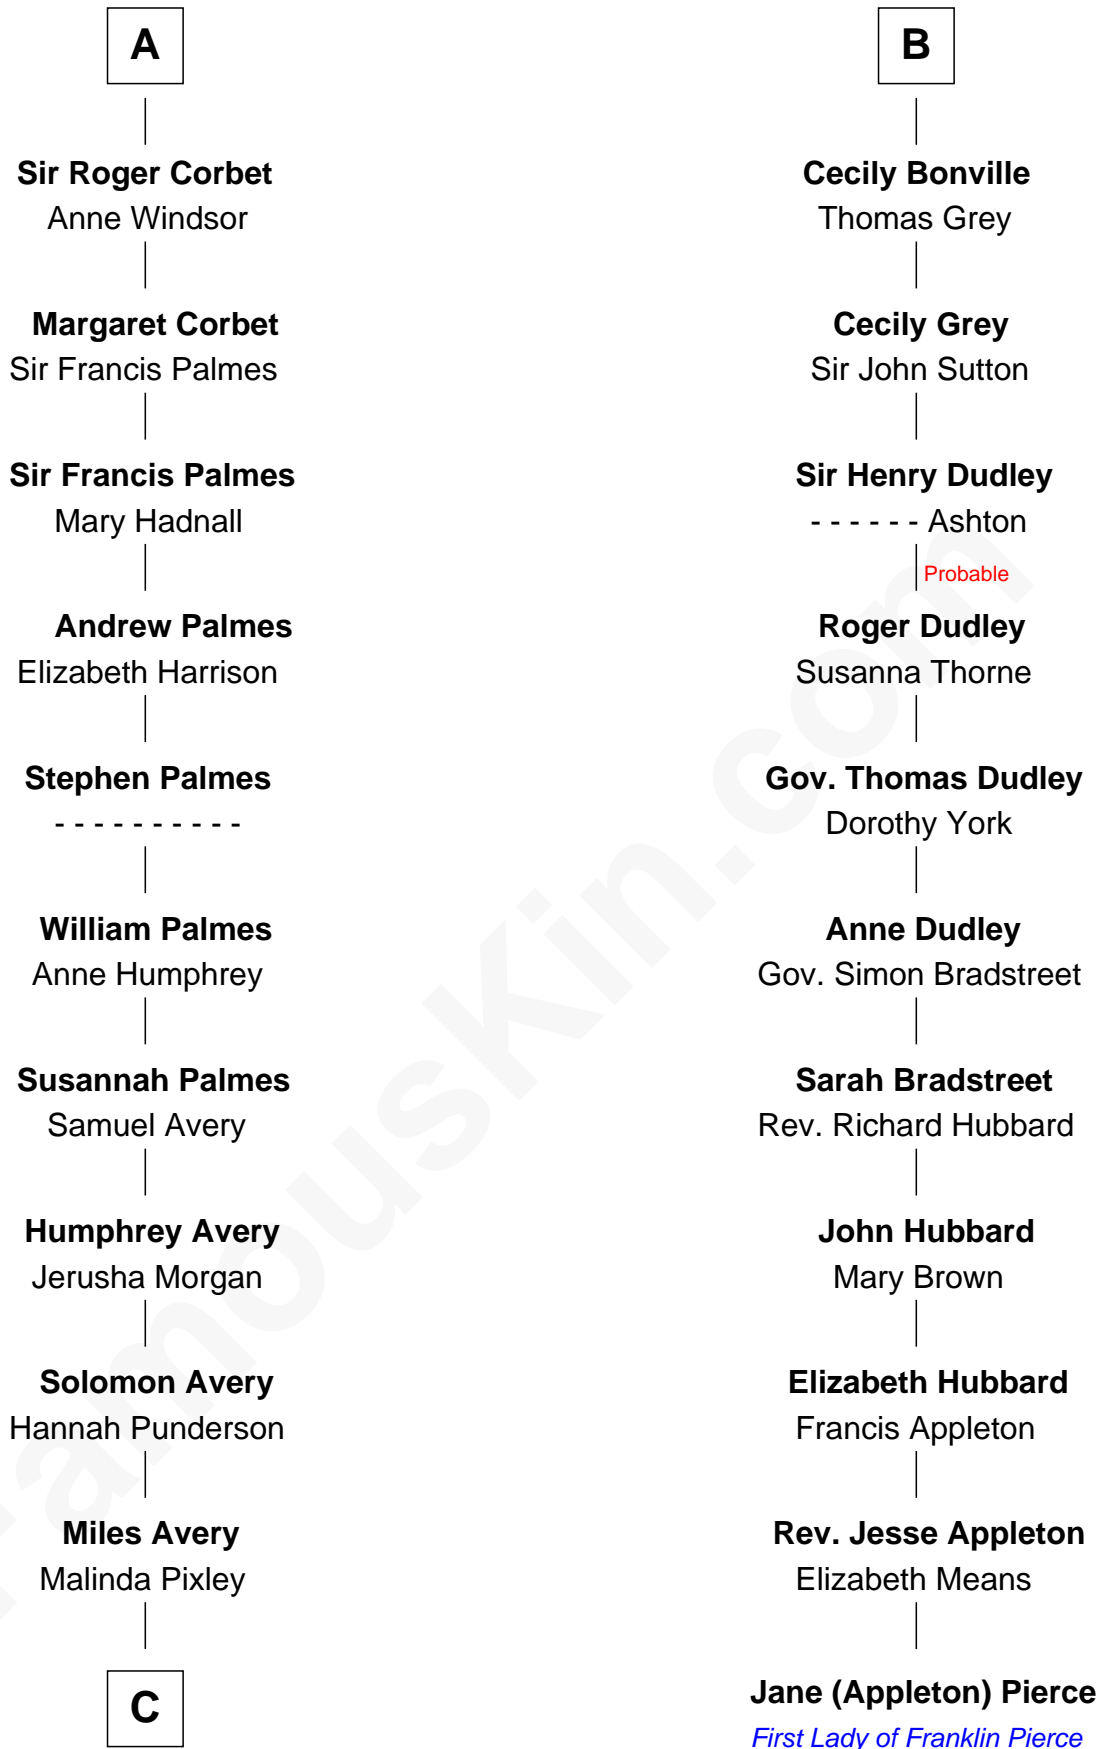

FamousKin.com Relationship Chart of

Nelson Rockefeller

41st U.S. Vice-President

17th cousin 4 times removed of

Jane (Appleton) Pierce

First Lady of President Franklin Pierce

Sir Richard de Burgh

Margaret - - - - -

Sir Thomas de Multon

Elizabeth de Multon

Sir Robert de Harington

Sir John Harington

- - - - -

Sir Robert Harington

Isabel Loring

Sir William Harington

Margaret Hill

Elizabeth Harington

William Bonville

William Bonville

Katherine Neville

B

C

—
Lucy Avery

41st U.S. Vice-President

FamousKin.com