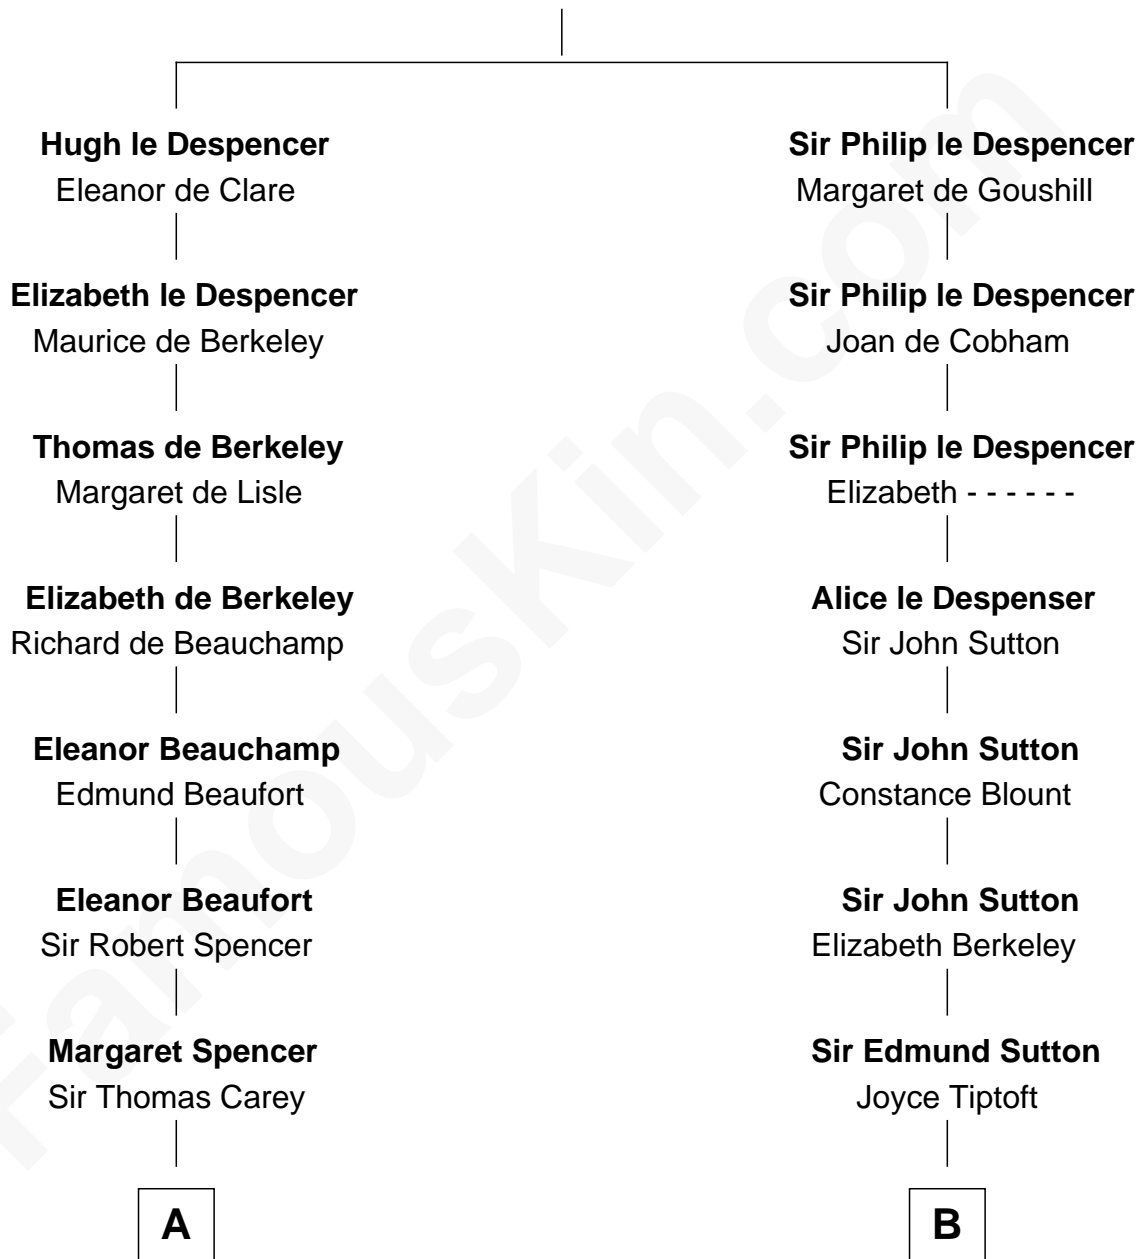

## Relationship Chart of

**Nelson Rockefeller**

*41st U.S. Vice-President*

17th cousin 4 times removed of

**Jane (Appleton) Pierce**

*First Lady of President Franklin Pierce*

**Sir Hugh le Despencer**

Isabella de Beauchamp

**C**

—  
**Lucy Avery**

Godfrey Lewis Rockefeller

—  
**William Avery Rockefeller**

Eliza Davison

—  
**John Davison Rockefeller**

Laura Celestia Spelman

—  
**John Davison Rockefeller**

Abby Greene Aldrich

—  
**Nelson Rockefeller**

*41st U.S. Vice-President*