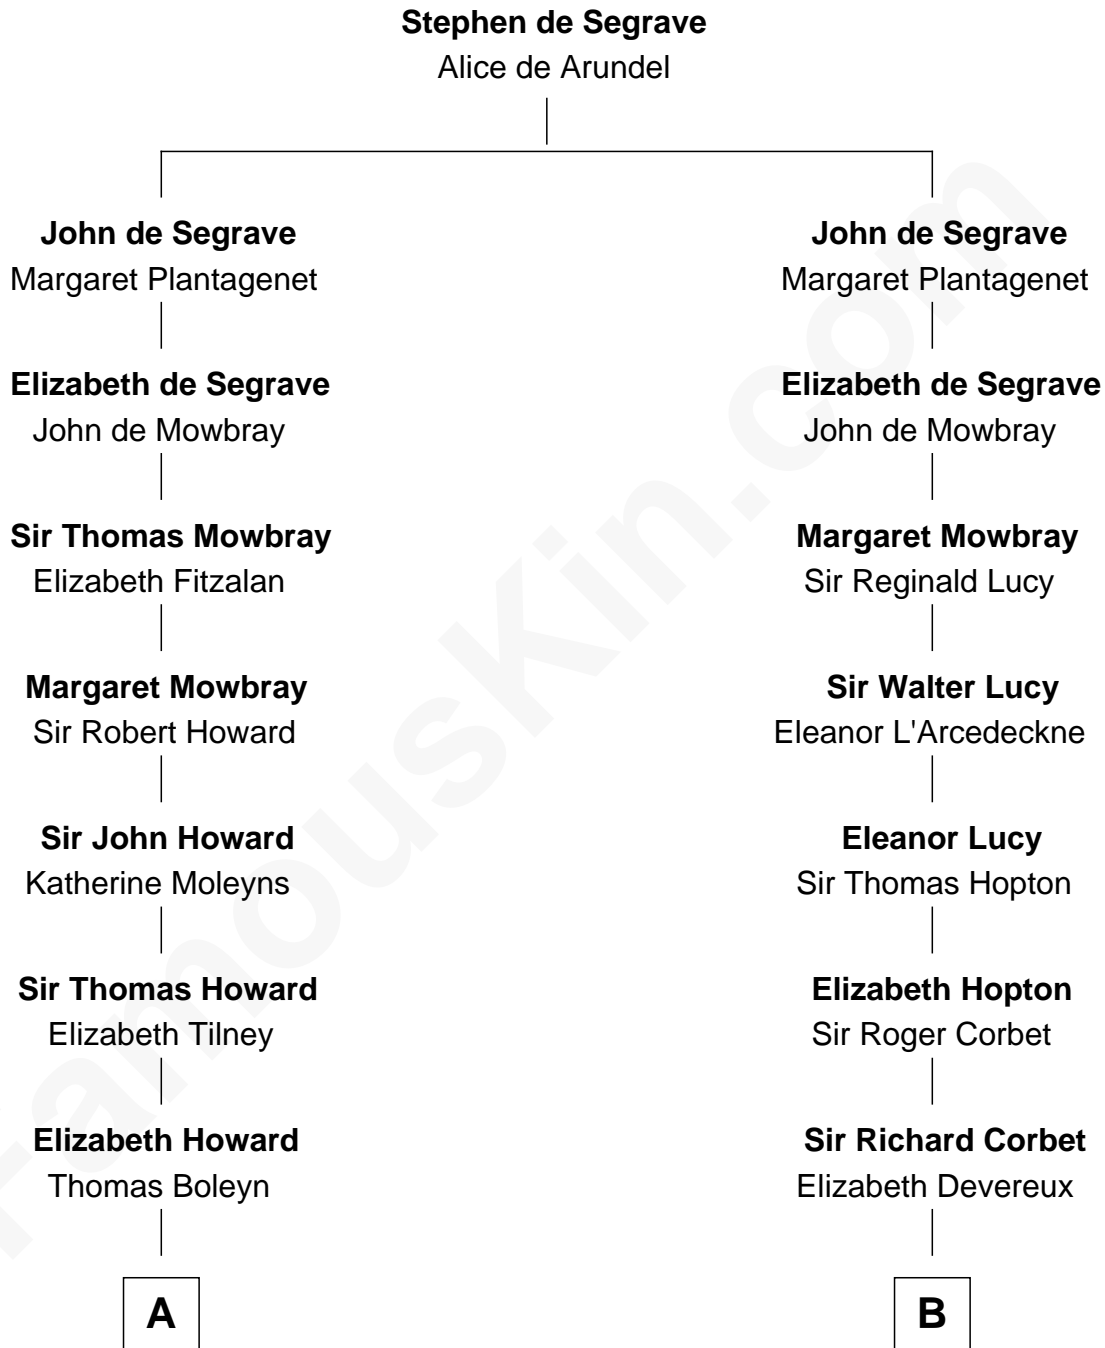

FamousKin.com Relationship Chart of

Nelson Rockefeller
41st U.S. Vice-President

21st cousin of

Henry Sturgis Morgan
Co-Founder of Morgan Stanley

C

Lucy Avery
Godfrey Lewis Rockefeller

William Avery Rockefeller
Eliza Davison

John Davison Rockefeller
Laura Celestia Spelman

John Davison Rockefeller
Abby Greene Aldrich

Nelson Rockefeller
41st U.S. Vice-President

D

William Gedney Tracy
Rachel Huntington

Charles F. Tracy
Louisa Kirkland