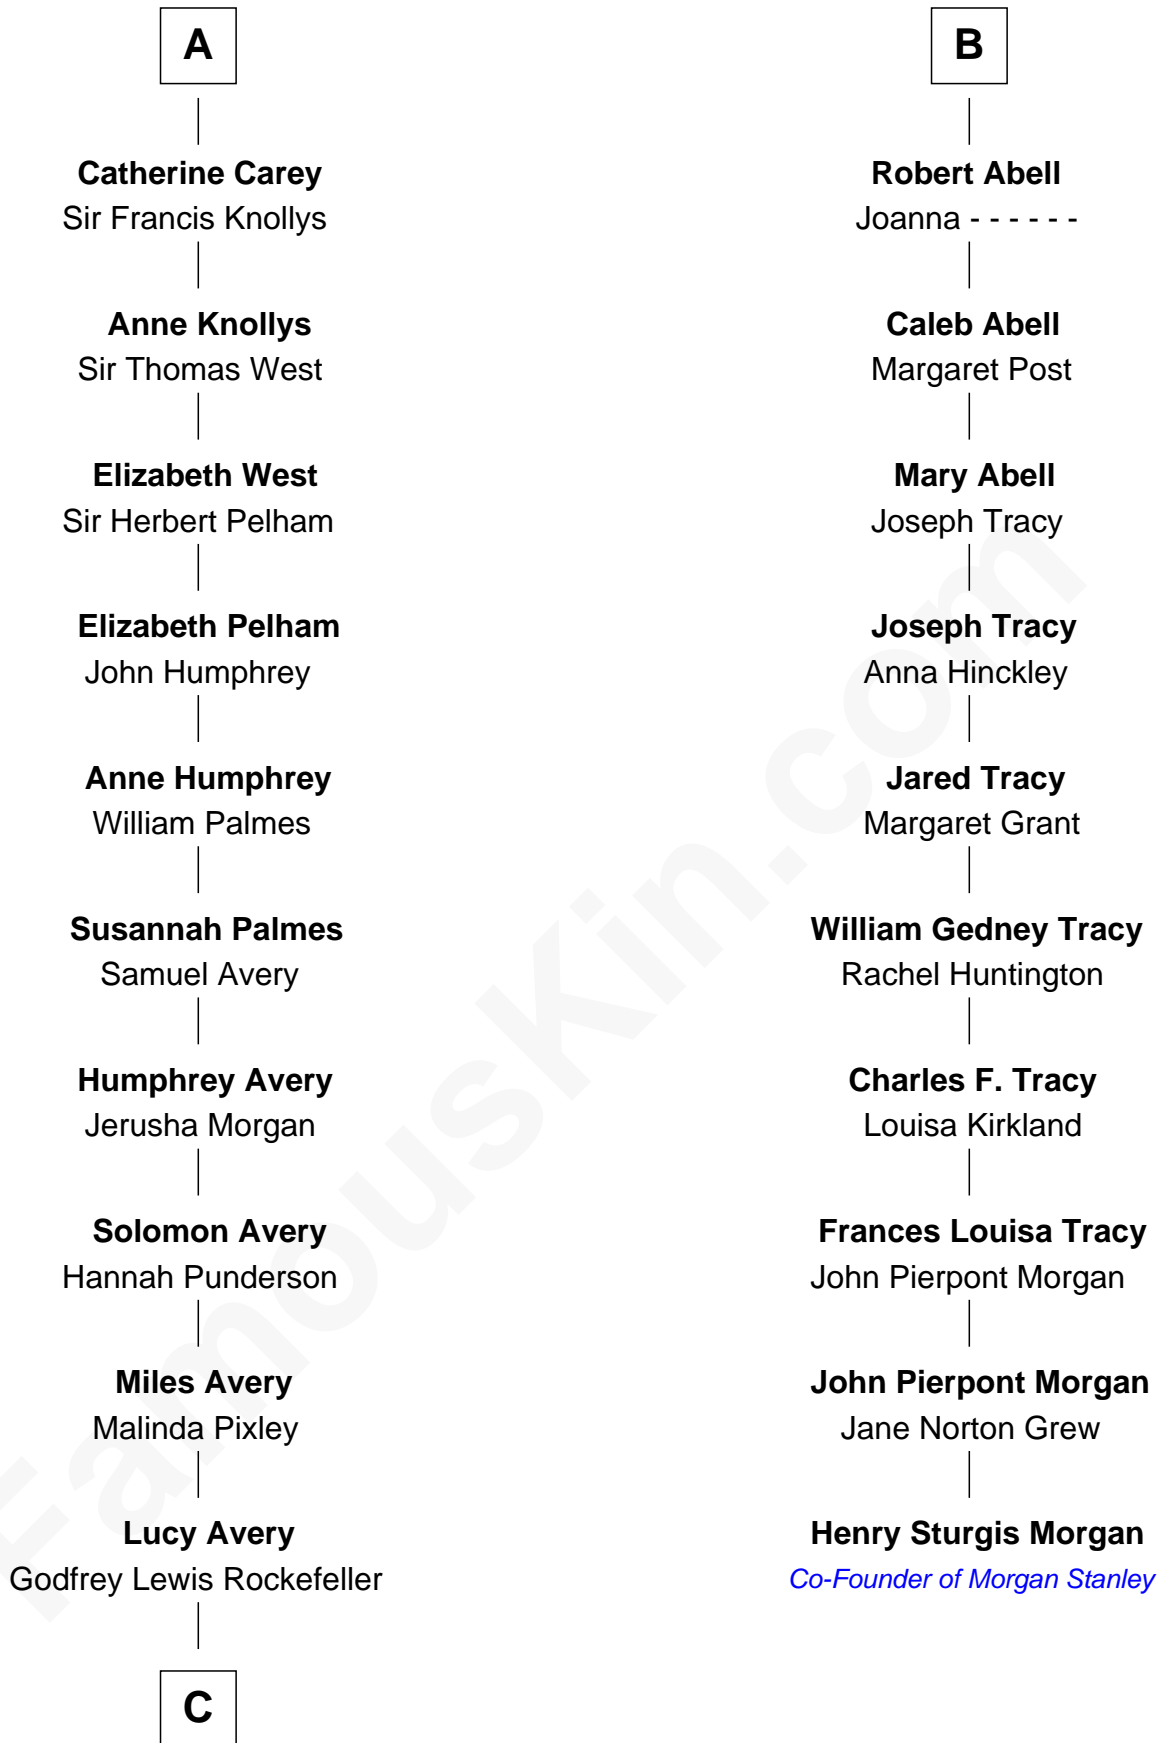

# FamousKin.com Relationship Chart of

**Nelson Rockefeller**

*41st U.S. Vice-President*

16th cousin 4 times removed of

**Henry Sturgis Morgan**

*Co-Founder of Morgan Stanley*

**C**

—  
**William Avery Rockefeller**

Eliza Davison

—  
**John Davison Rockefeller**

Laura Celestia Spelman

—  
**John Davison Rockefeller**

Abby Greene Aldrich

—  
**Nelson Rockefeller**

*41st U.S. Vice-President*

FamousKin.com