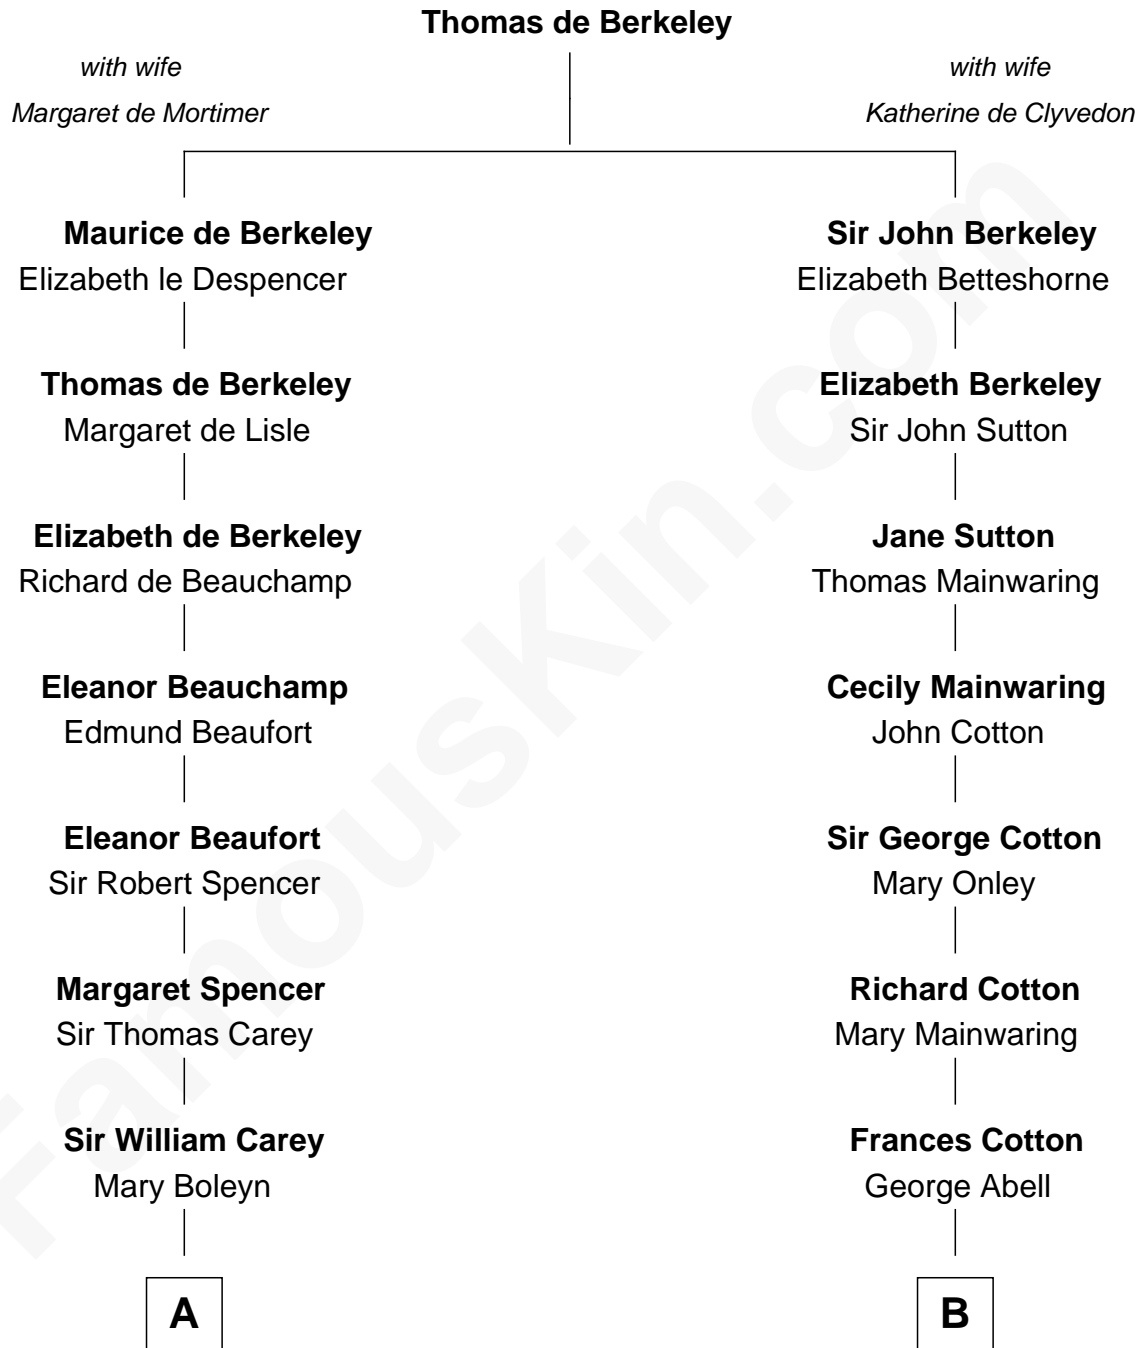

# FamousKin.com Relationship Chart of

**Nelson Rockefeller**

*41st U.S. Vice-President*

16th cousin 4 times removed of

**Henry Sturgis Morgan**

*Co-Founder of Morgan Stanley*

**C**

—  
**William Avery Rockefeller**

Eliza Davison

—  
**John Davison Rockefeller**

Laura Celestia Spelman

—  
**John Davison Rockefeller**

Abby Greene Aldrich

—  
**Nelson Rockefeller**

*41st U.S. Vice-President*

FamousKin.com