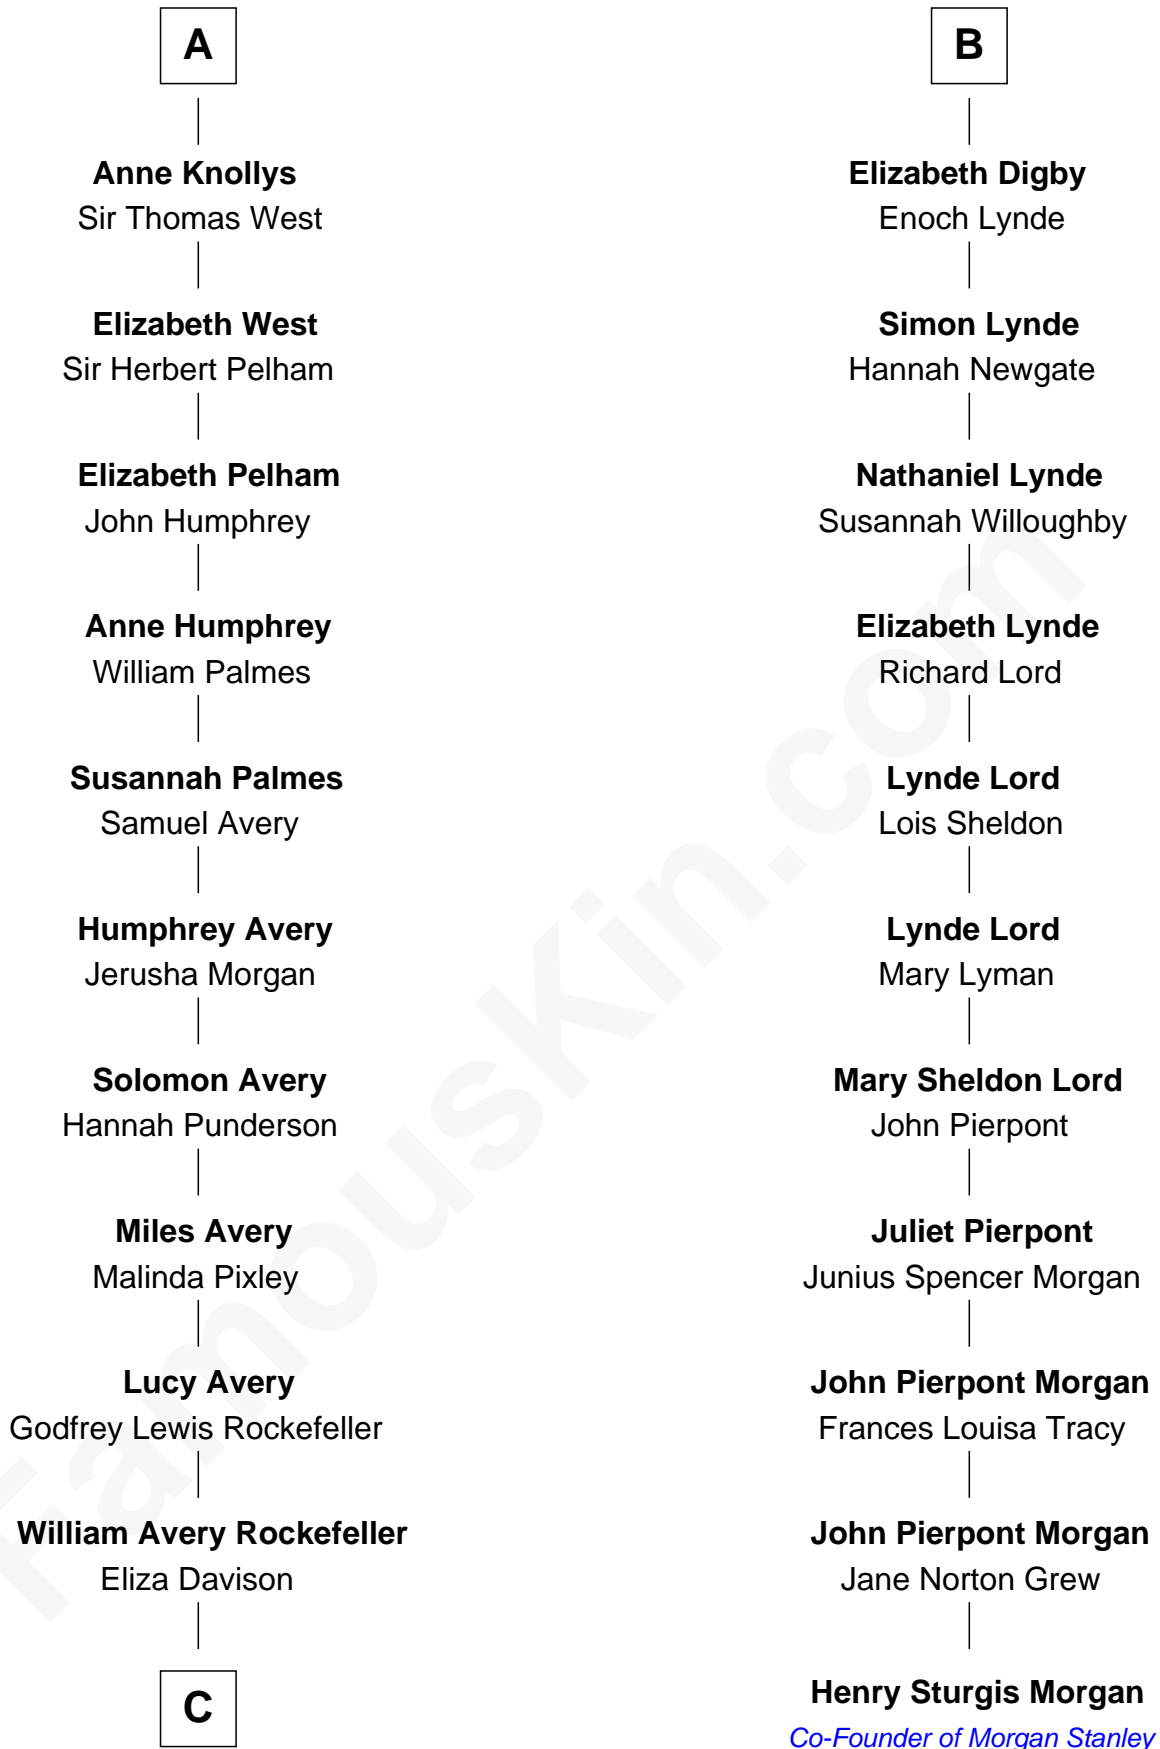

# FamousKin.com Relationship Chart of

**Nelson Rockefeller**

*41st U.S. Vice-President*

17th cousin 2 times removed of

**Henry Sturgis Morgan**

*Co-Founder of Morgan Stanley*

**Sir Reynold de Grey**

Eleanor le Strange

**C**

—  
**John Davison Rockefeller**

Laura Celestia Spelman

—  
**John Davison Rockefeller**

Abby Greene Aldrich

—  
**Nelson Rockefeller**

*41st U.S. Vice-President*

FamousKin.com