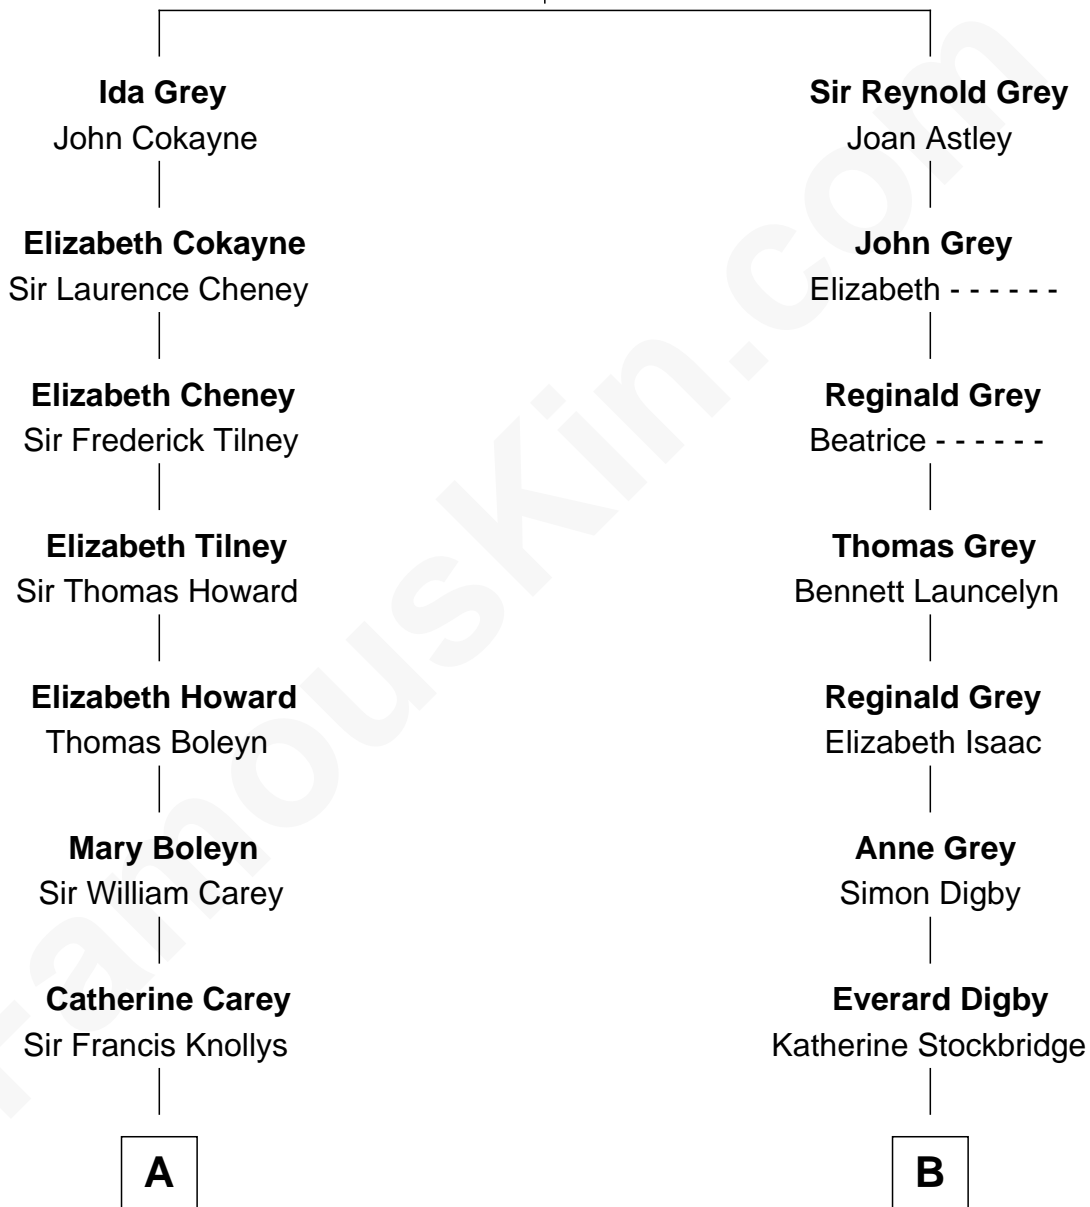

# FamousKin.com Relationship Chart of

**Nelson Rockefeller**

*41st U.S. Vice-President*

17th cousin 2 times removed of

**Henry Sturgis Morgan**

*Co-Founder of Morgan Stanley*

**Sir Reynold de Grey**

Eleanor le Strange

**C**

—  
**John Davison Rockefeller**

Laura Celestia Spelman

—  
**John Davison Rockefeller**

Abby Greene Aldrich

—  
**Nelson Rockefeller**

*41st U.S. Vice-President*

FamousKin.com