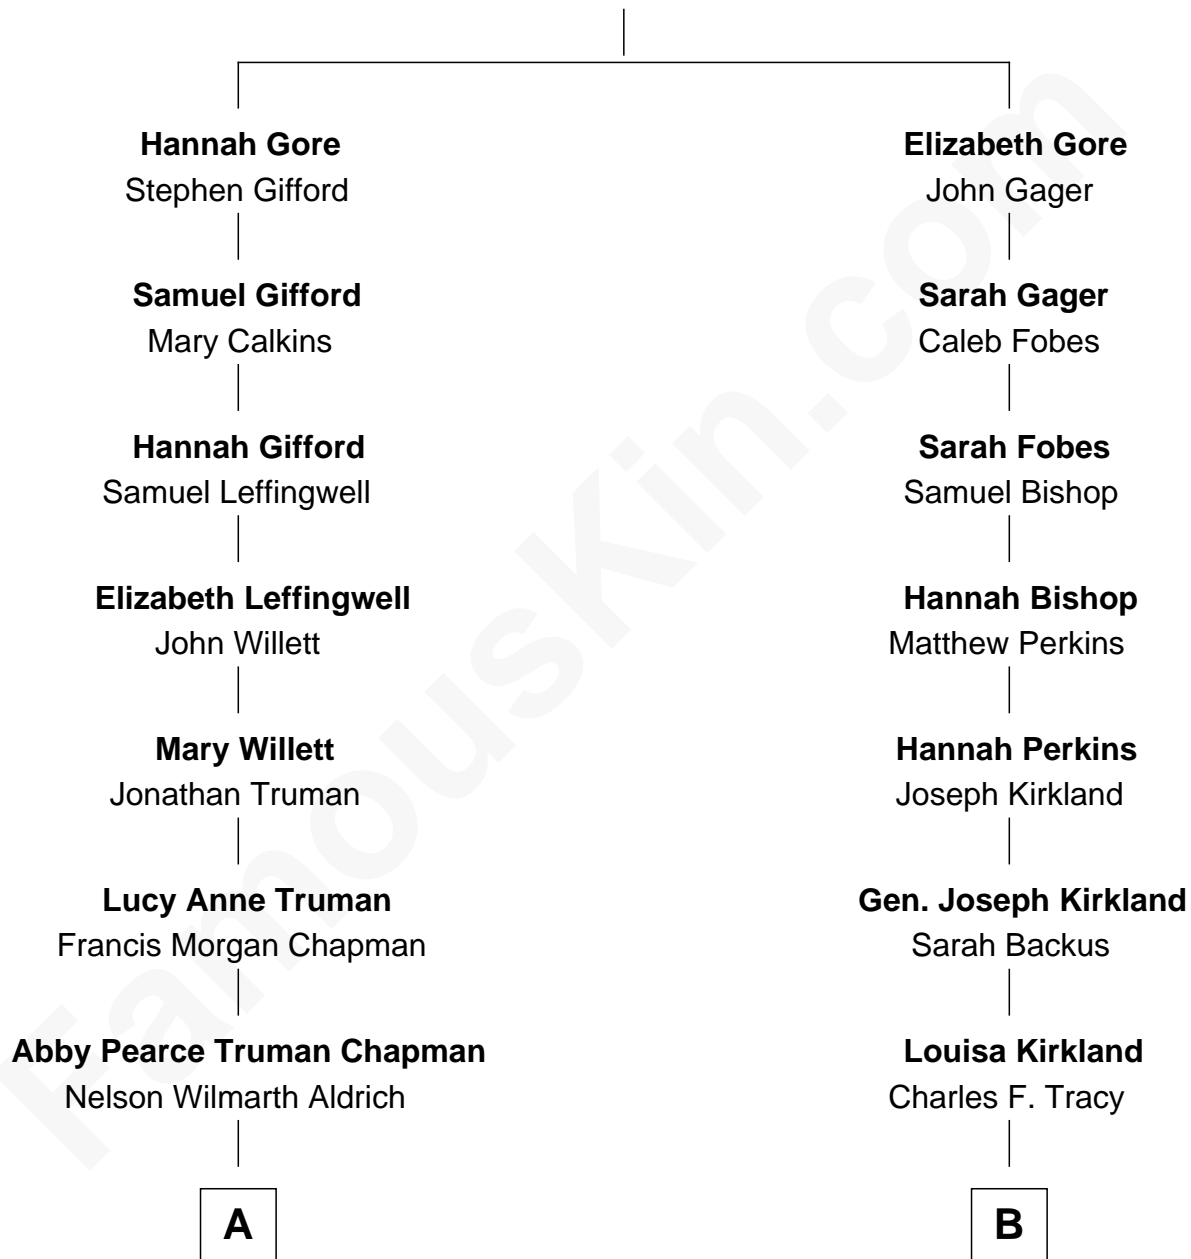

FamousKin.com Relationship Chart of

Nelson Rockefeller

41st U.S. Vice-President

8th cousin 1 time removed of

Henry Sturgis Morgan

Co-Founder of Morgan Stanley

Samuel Gore

Elizabeth Hill

A

Abby Greene Aldrich
John Davison Rockefeller

Nelson Rockefeller
41st U.S. Vice-President

B

Frances Louisa Tracy
John Pierpont Morgan

John Pierpont Morgan
Jane Norton Grew

Henry Sturgis Morgan
Co-Founder of Morgan Stanley