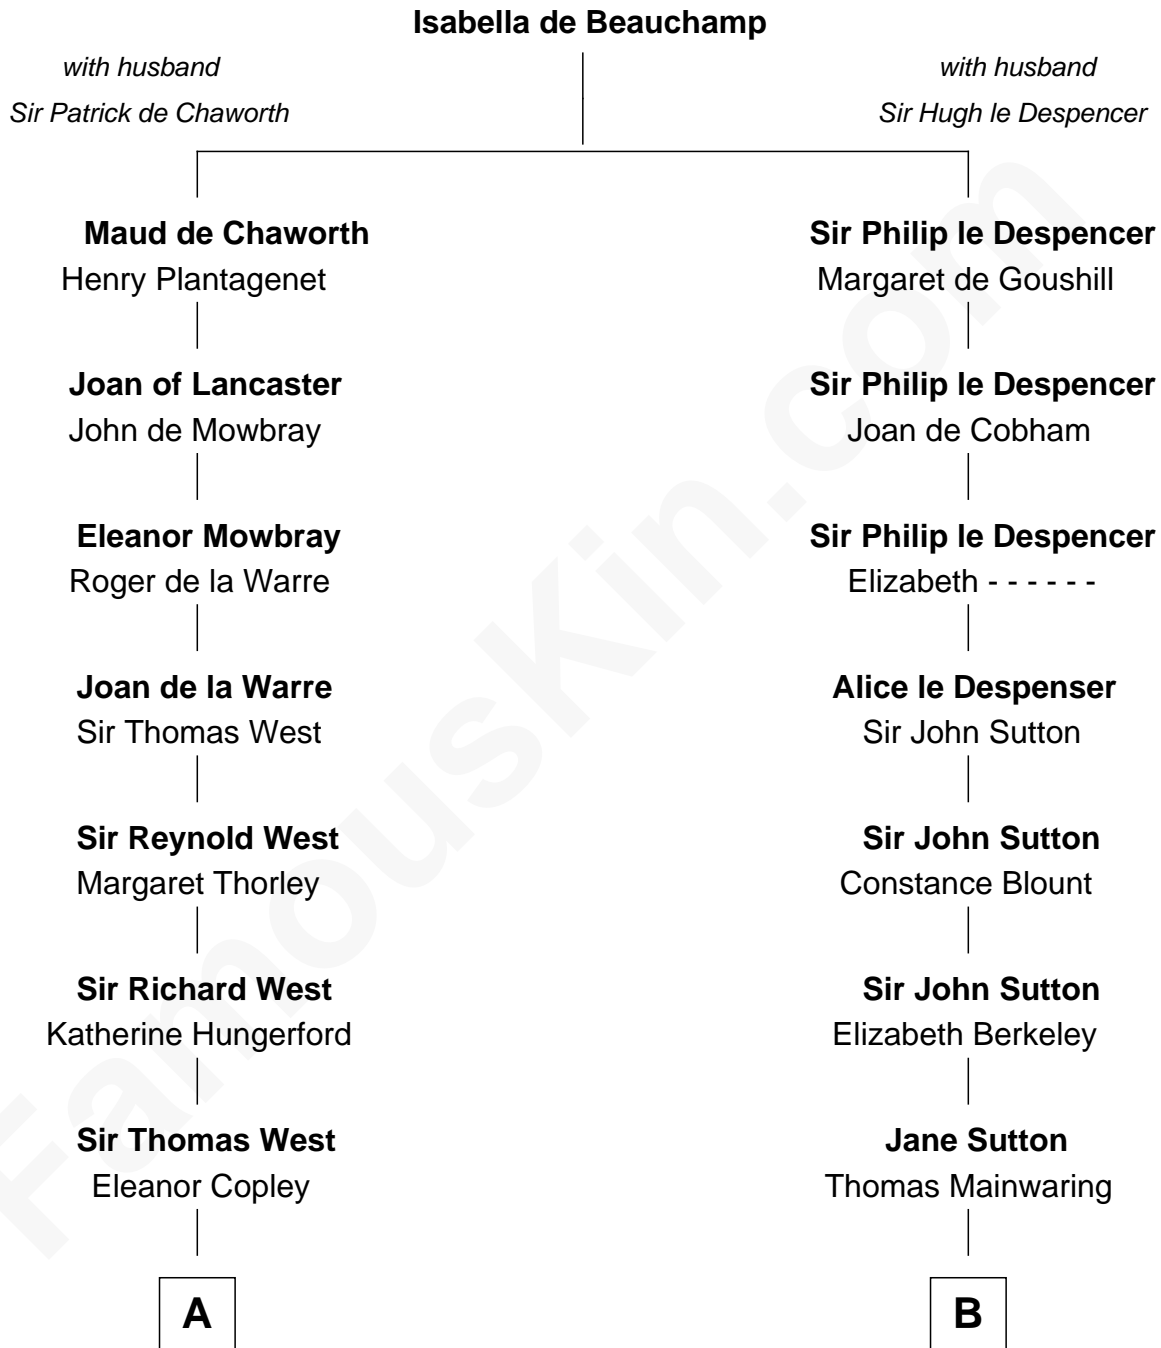

# FamousKin.com Relationship Chart of

**Nelson Rockefeller**

*41st U.S. Vice-President*

20th cousin 1 time removed of

**Henry Sturgis Morgan**

*Co-Founder of Morgan Stanley*

**C**

**Lucy Avery**  
Godfrey Lewis Rockefeller

**William Avery Rockefeller**  
Eliza Davison

**John Davison Rockefeller**  
Laura Celestia Spelman

**John Davison Rockefeller**  
Abby Greene Aldrich

**Nelson Rockefeller**  
*41st U.S. Vice-President*

**D**

**Charles F. Tracy**  
Louisa Kirkland

**Frances Louisa Tracy**  
John Pierpont Morgan

**John Pierpont Morgan**  
Jane Norton Grew

**Henry Sturgis Morgan**  
*Co-Founder of Morgan Stanley*