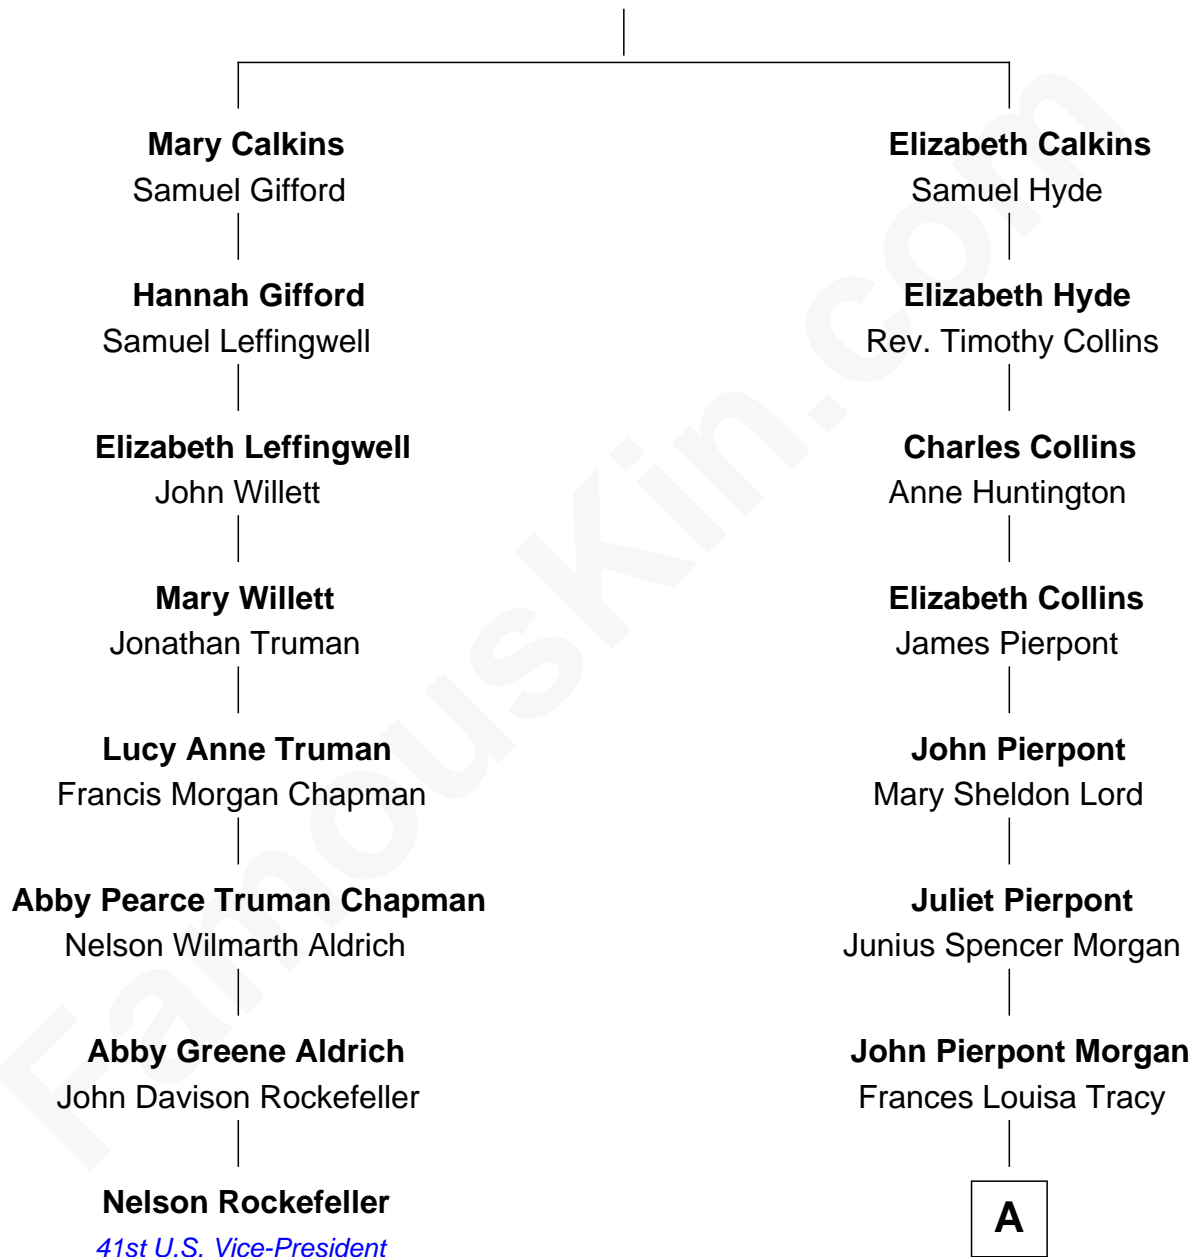

# FamousKin.com Relationship Chart of

**Nelson Rockefeller**

*41st U.S. Vice-President*

7th cousin 1 time removed of

**Henry Sturgis Morgan**

*Co-Founder of Morgan Stanley*

**John Calkins**

Sarah Royce

A

John Pierpont Morgan

Jane Norton Grew

Henry Sturgis Morgan

*Co-Founder of Morgan Stanley*

FamousKin.com