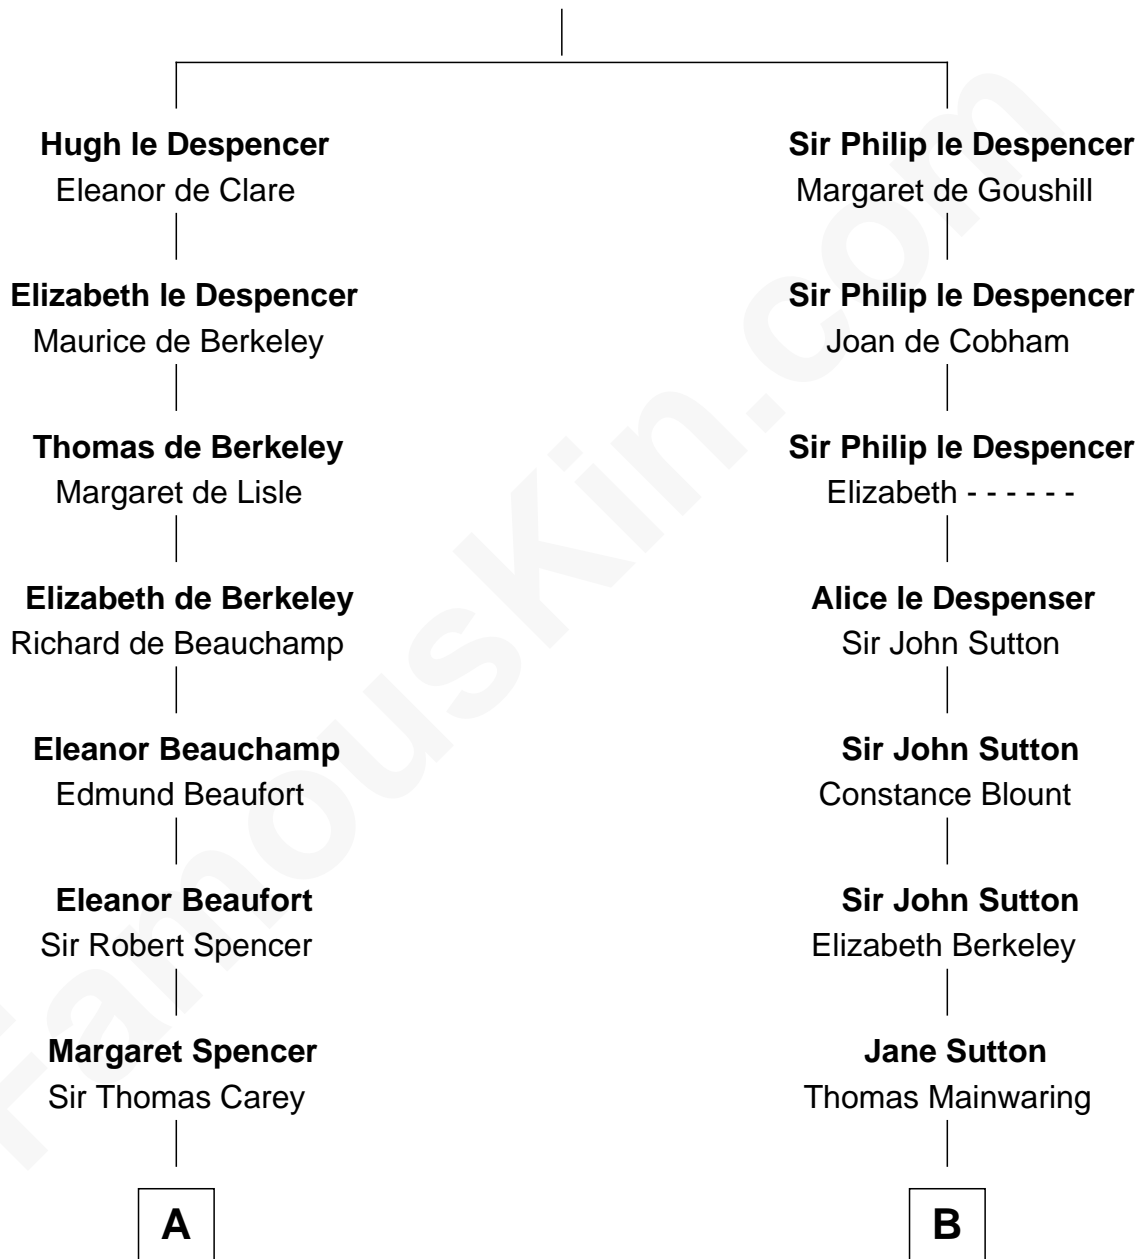

FamousKin.com Relationship Chart of

Nelson Rockefeller

41st U.S. Vice-President

20th cousin 1 time removed of

Henry Sturgis Morgan

Co-Founder of Morgan Stanley

Sir Hugh le Despencer

Isabella de Beauchamp

C

Lucy Avery
Godfrey Lewis Rockefeller

William Avery Rockefeller
Eliza Davison

John Davison Rockefeller
Laura Celestia Spelman

John Davison Rockefeller
Abby Greene Aldrich

Nelson Rockefeller
41st U.S. Vice-President