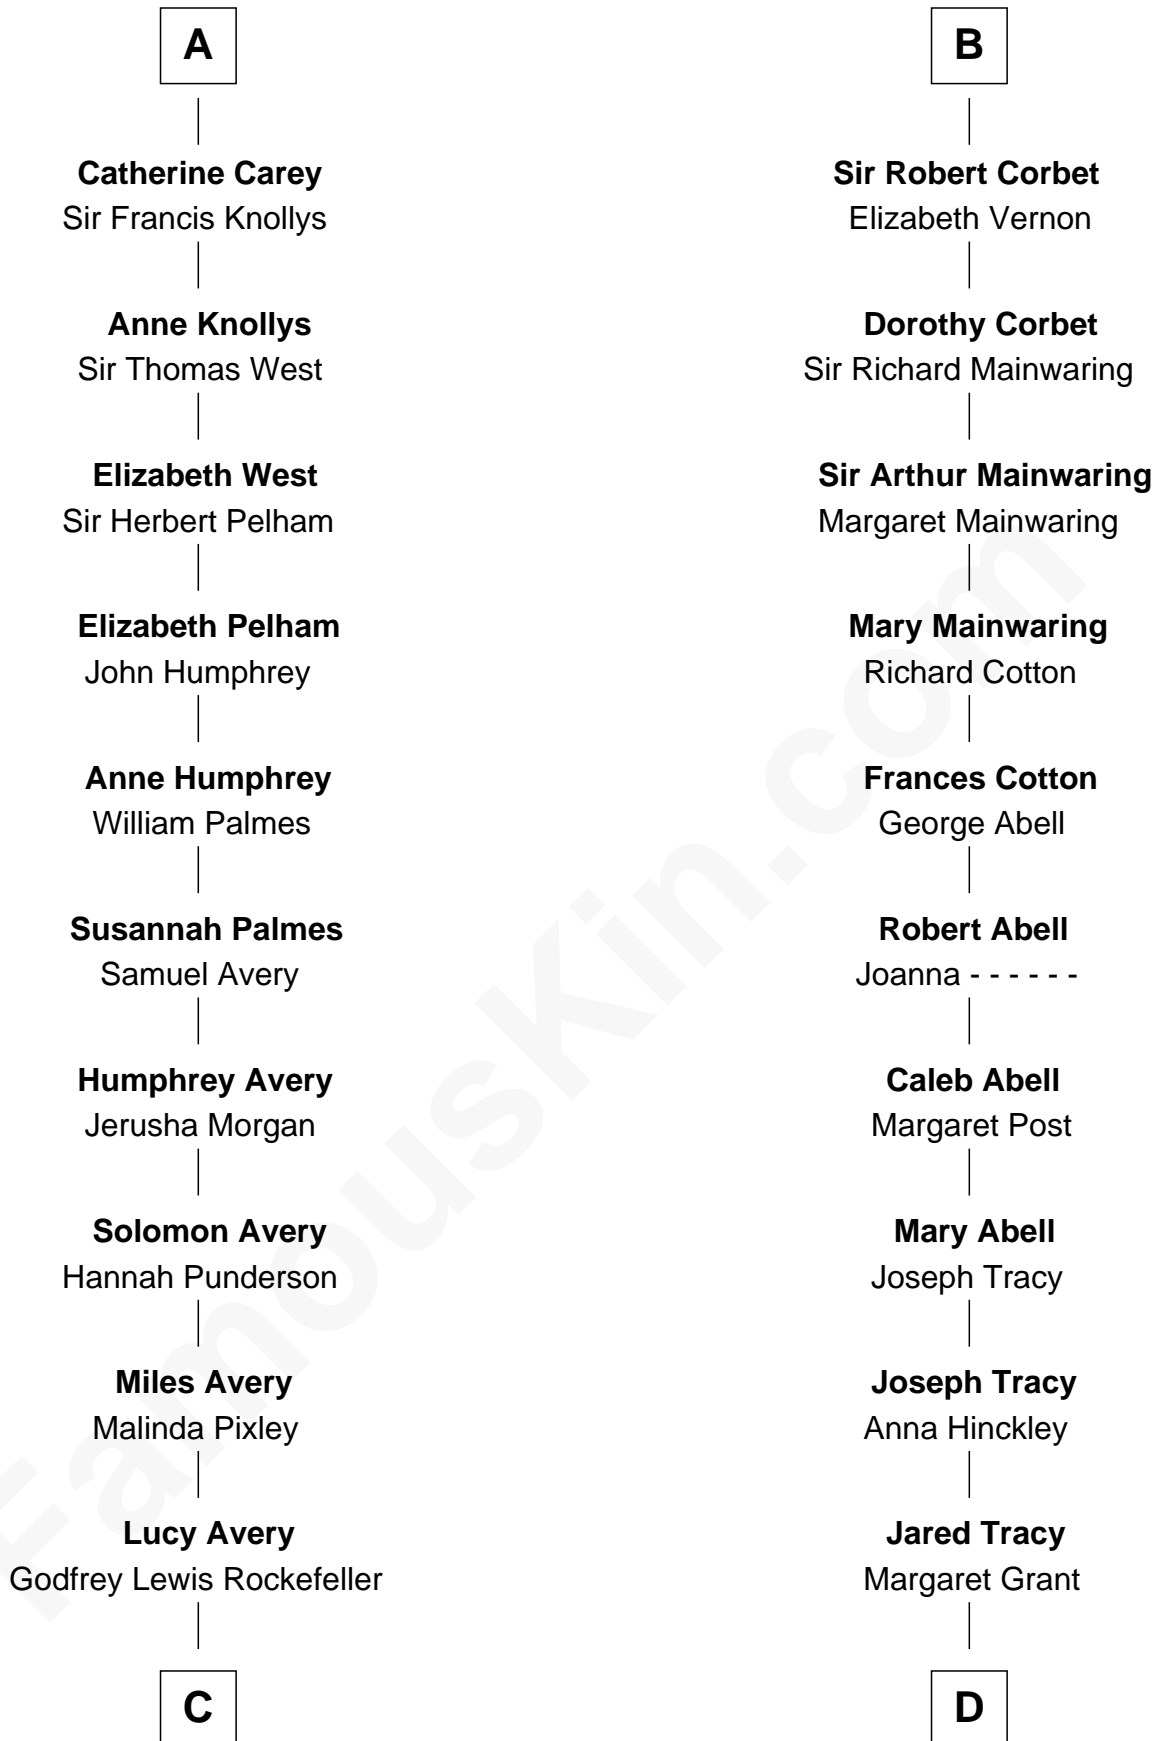

# FamousKin.com Relationship Chart of

**Nelson Rockefeller**

*41st U.S. Vice-President*

20th cousin 1 time removed of

**Henry Sturgis Morgan**

*Co-Founder of Morgan Stanley*

**Hugh le Despencer**

Eleanor de Clare

**Eleanor Beaufort**

Sir Robert Spencer

**Margaret Spencer**

Sir Thomas Carey

**Sir William Carey**

Mary Boleyn

**A**

**Sir Edward le Despencer**

Elizabeth Belknap

**Anne Ferrers**

Sir Walter Devereux

**Elizabeth Devereux**

Sir Richard Corbet

**B**

**C**

**William Avery Rockefeller**

Eliza Davison

**John Davison Rockefeller**

Laura Celestia Spelman

**John Davison Rockefeller**

Abby Greene Aldrich

**Nelson Rockefeller**

*41st U.S. Vice-President*

**D**