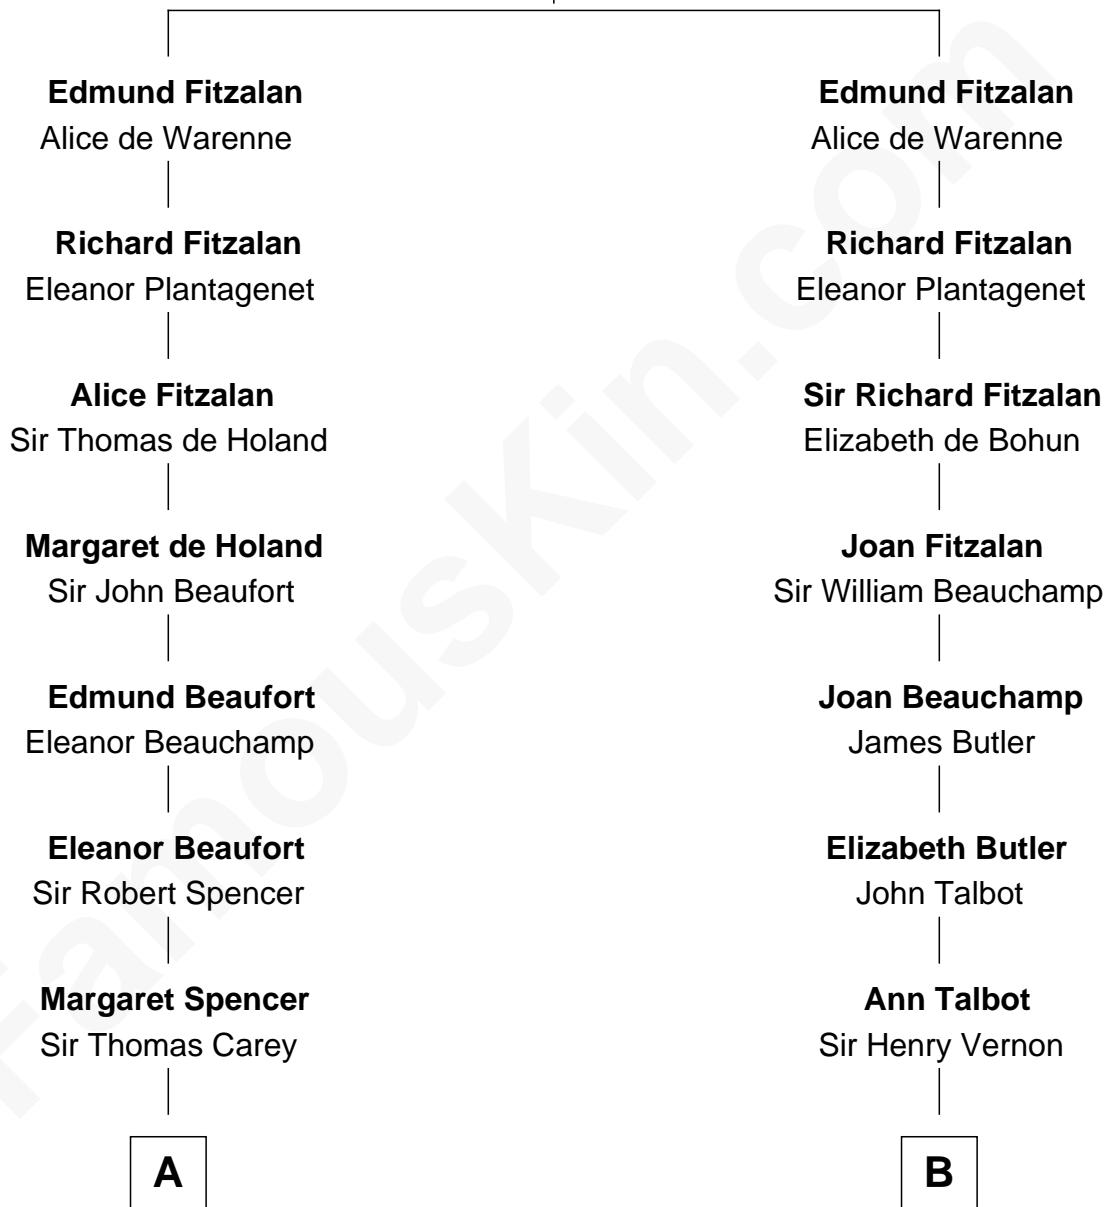

FamousKin.com Relationship Chart of

Nelson Rockefeller
41st U.S. Vice-President

21st cousin of

Henry Sturgis Morgan
Co-Founder of Morgan Stanley

Richard Fitzalan
Alice de Saluzzo

C

Lucy Avery
Godfrey Lewis Rockefeller

William Avery Rockefeller
Eliza Davison

John Davison Rockefeller
Laura Celestia Spelman

John Davison Rockefeller
Abby Greene Aldrich

Nelson Rockefeller
41st U.S. Vice-President

D

William Gedney Tracy
Rachel Huntington