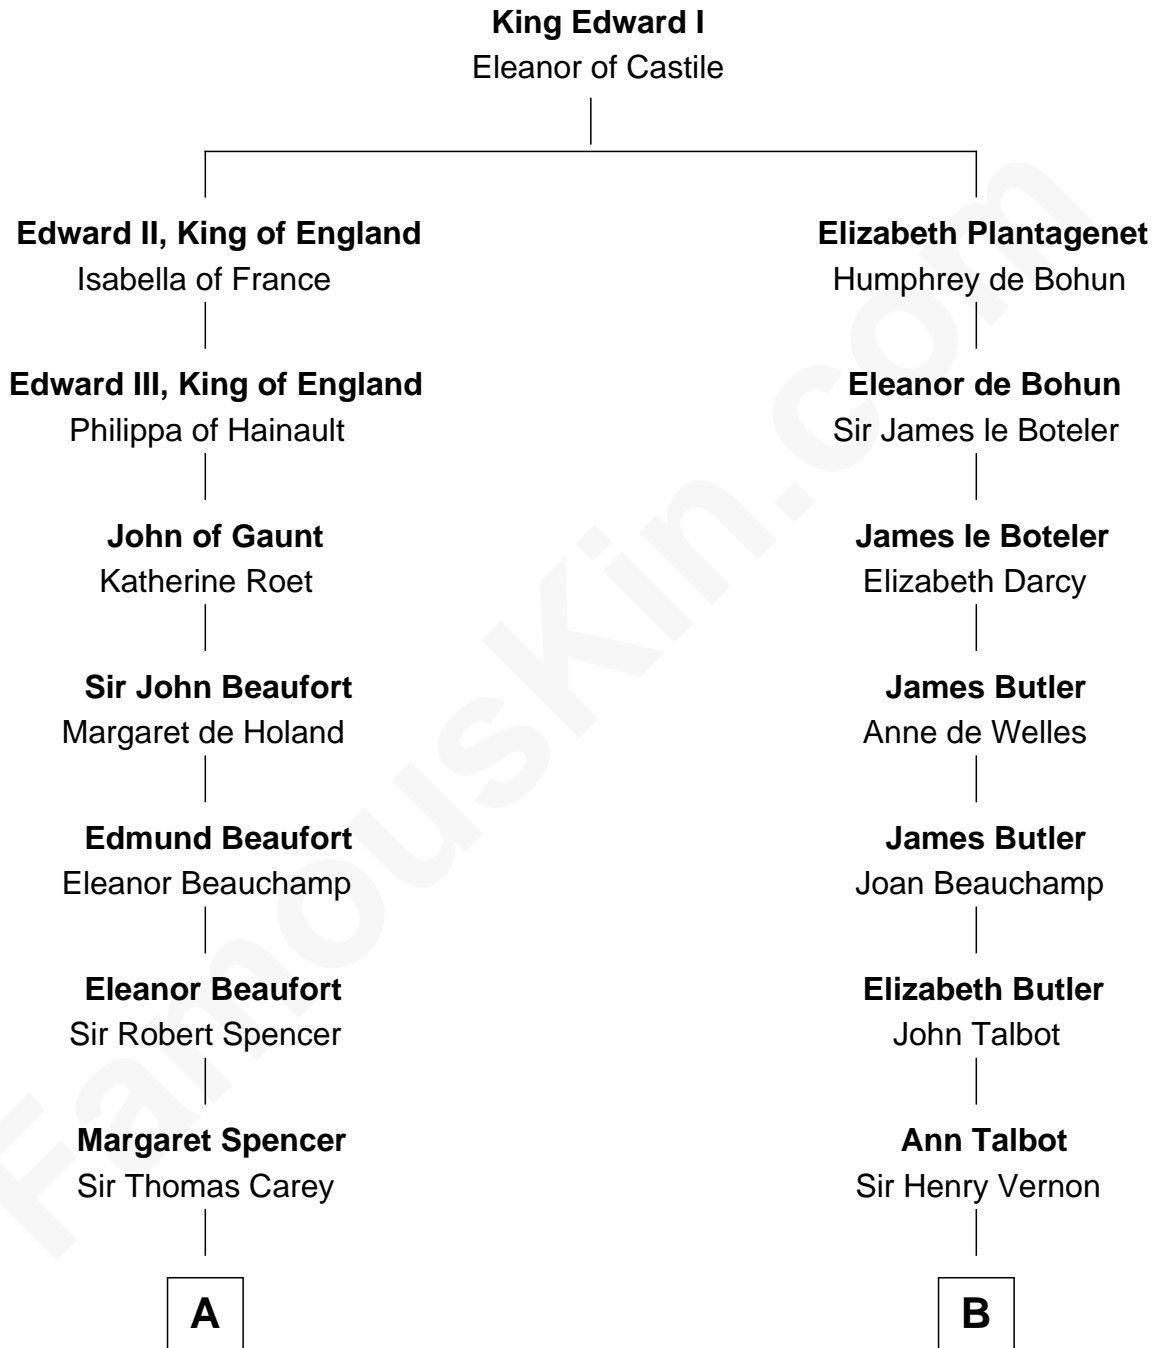

# FamousKin.com Relationship Chart of

**Nelson Rockefeller**

*41st U.S. Vice-President*

20th cousin 1 time removed of

**J.P. Morgan, Jr.**

*American Banker and Philanthropist*

**C**

**Lucy Avery**  
Godfrey Lewis Rockefeller

**William Avery Rockefeller**  
Eliza Davison

**John Davison Rockefeller**  
Laura Celestia Spelman

**John Davison Rockefeller**  
Abby Greene Aldrich

**Nelson Rockefeller**  
*41st U.S. Vice-President*

**D**