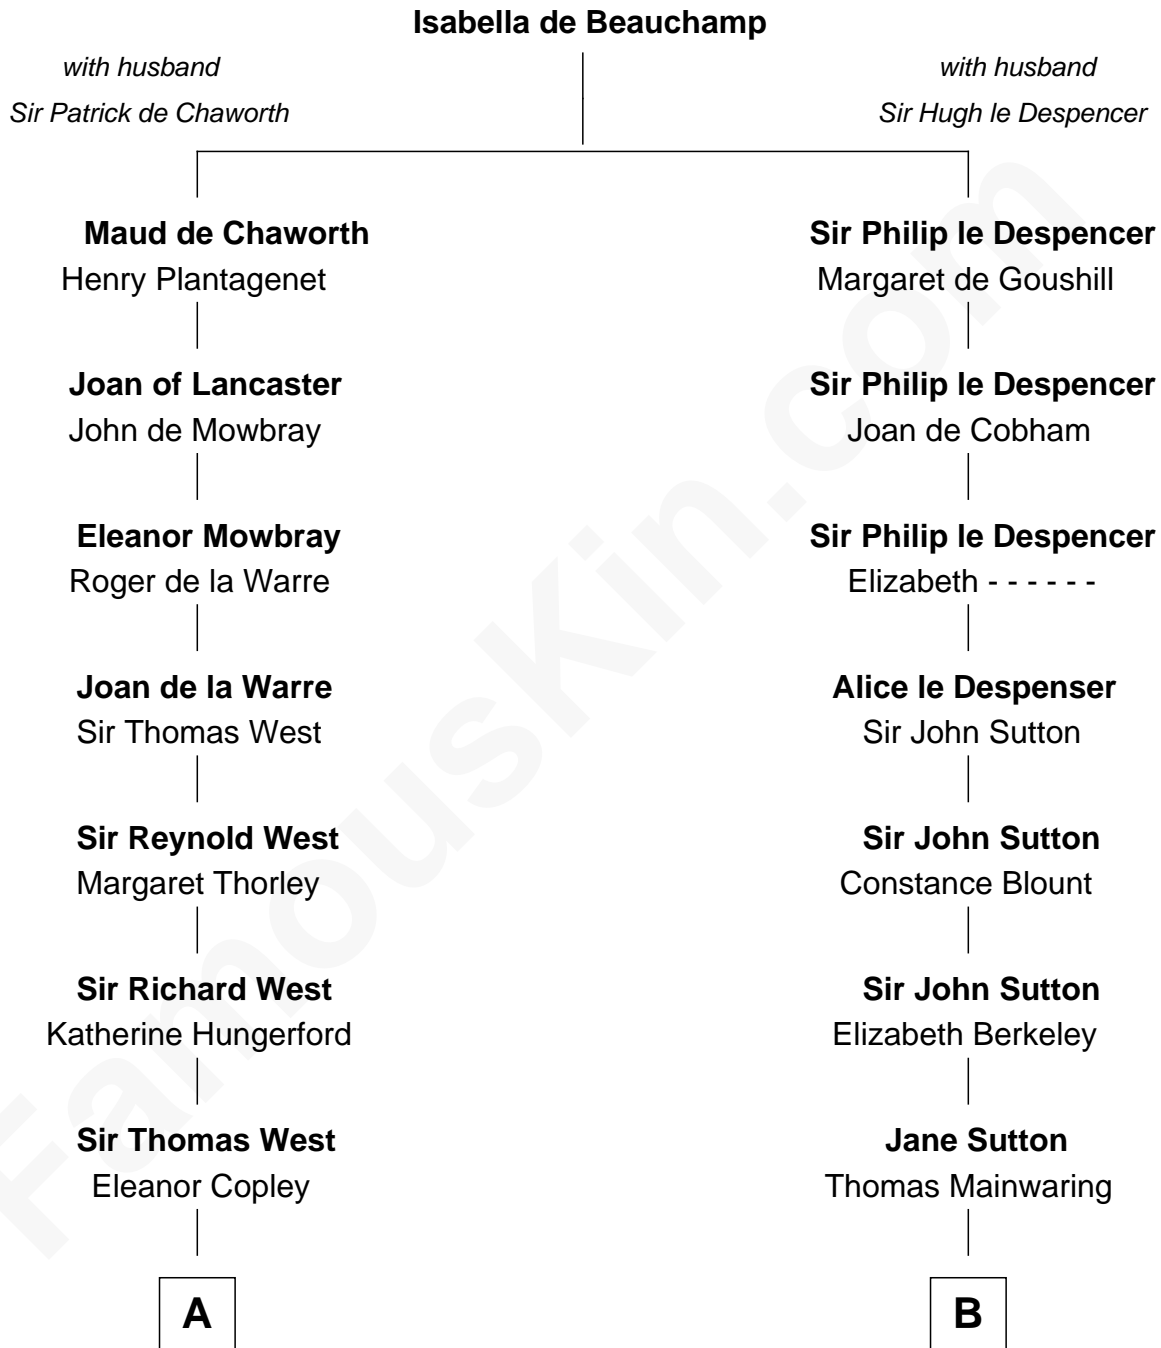

FamousKin.com
Relationship Chart of
Nelson Rockefeller
41st U.S. Vice-President

19th cousin 2 times removed of

J.P. Morgan, Jr.
American Banker and Philanthropist

C

Lucy Avery
Godfrey Lewis Rockefeller

William Avery Rockefeller
Eliza Davison

John Davison Rockefeller
Laura Celestia Spelman

John Davison Rockefeller
Abby Greene Aldrich

Nelson Rockefeller
41st U.S. Vice-President

D

Charles F. Tracy
Louisa Kirkland

Frances Louisa Tracy
John Pierpont Morgan