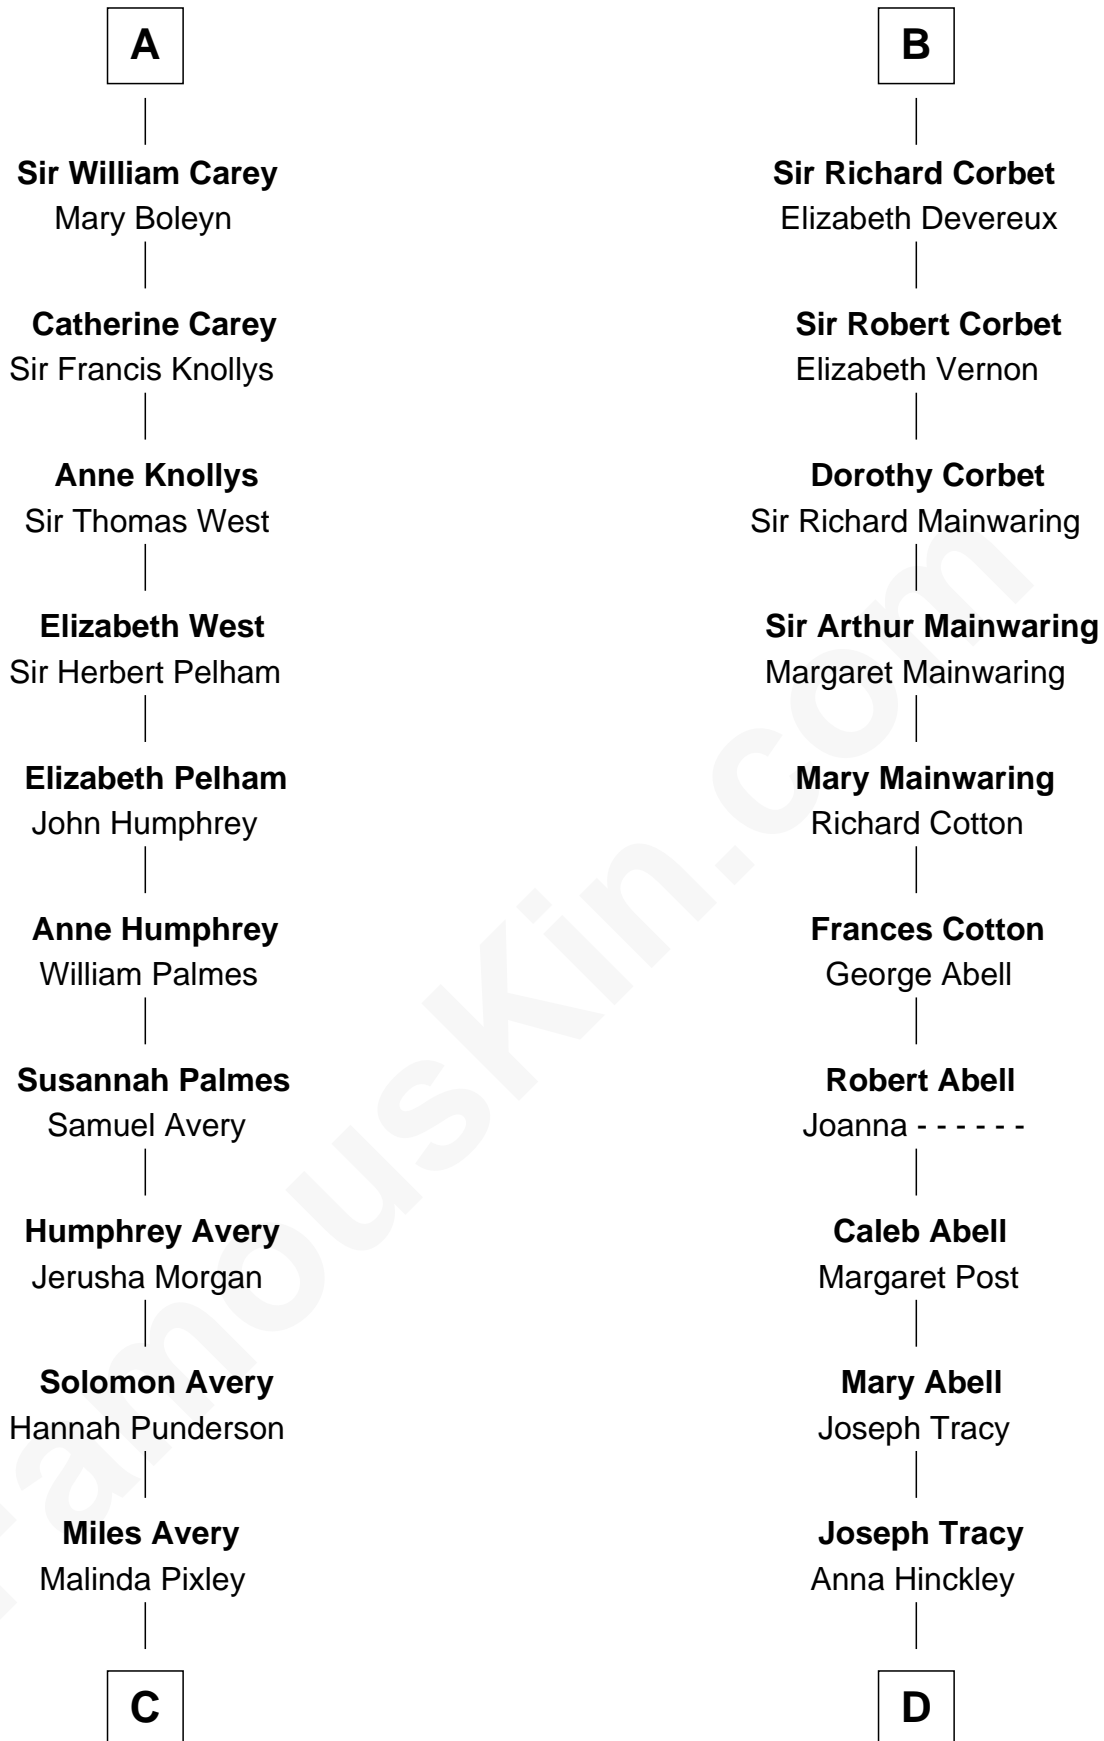

FamousKin.com Relationship Chart of

Nelson Rockefeller
41st U.S. Vice-President

21st cousin of

J.P. Morgan, Jr.
American Banker and Philanthropist

C

Lucy Avery
Godfrey Lewis Rockefeller

William Avery Rockefeller
Eliza Davison

John Davison Rockefeller
Laura Celestia Spelman

John Davison Rockefeller
Abby Greene Aldrich

Nelson Rockefeller
41st U.S. Vice-President

D

Jared Tracy
Margaret Grant

William Gedney Tracy
Rachel Huntington

Charles F. Tracy
Louisa Kirkland