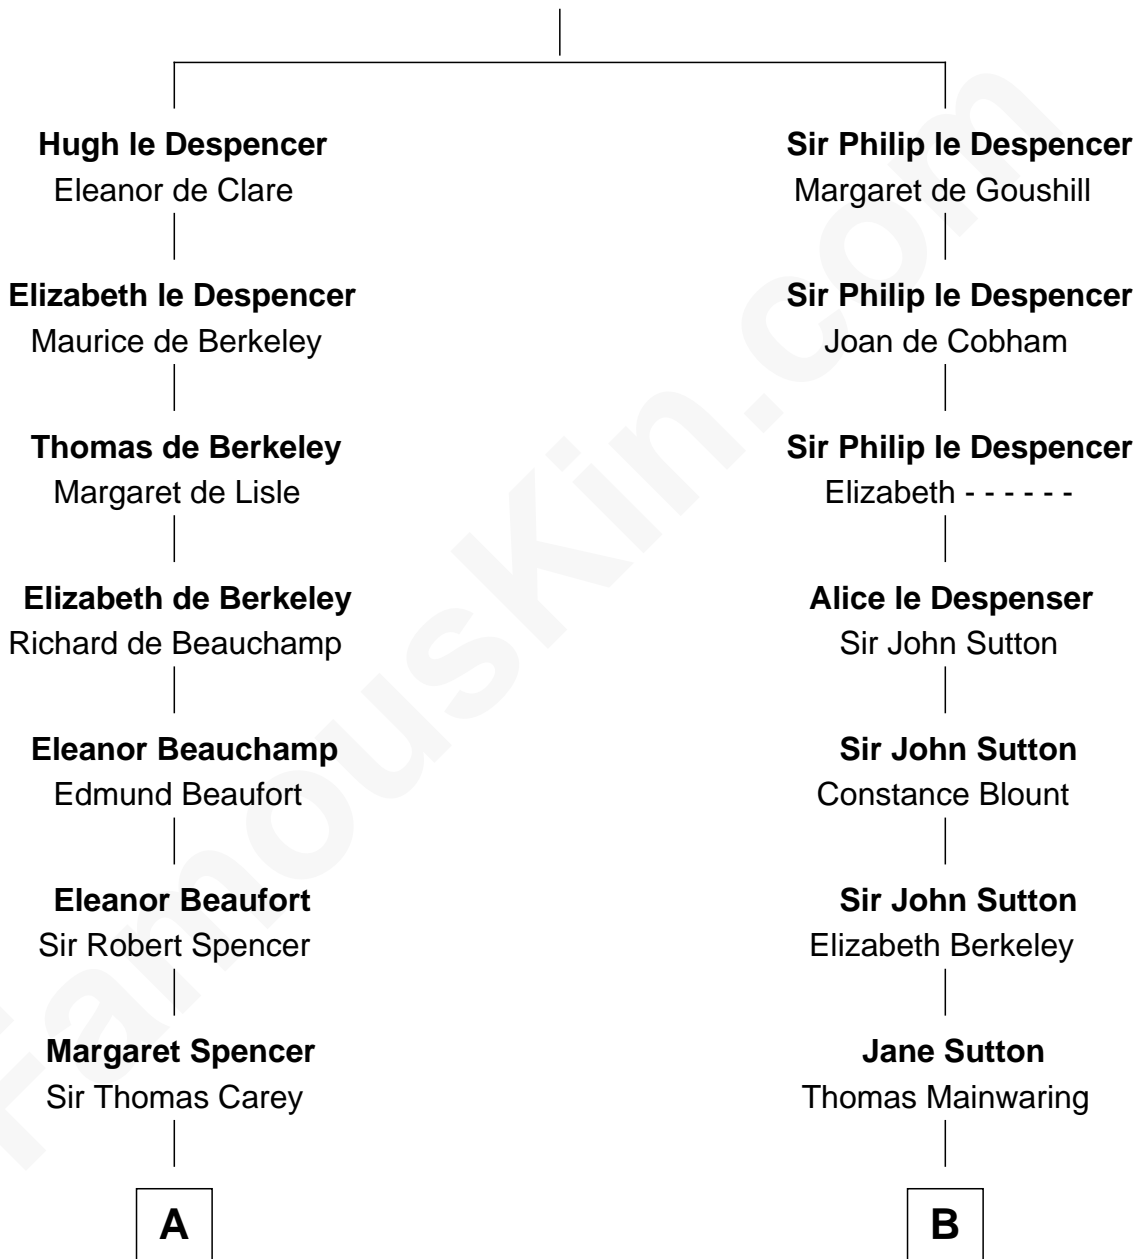

**FamousKin.com**  
**Relationship Chart of**  
**Nelson Rockefeller**  
*41st U.S. Vice-President*

**19th cousin 2 times removed of**  
**J.P. Morgan, Jr.**  
*American Banker and Philanthropist*

**Sir Hugh le Despencer**  
 Isabella de Beauchamp

**C**

**Lucy Avery**  
Godfrey Lewis Rockefeller

**William Avery Rockefeller**  
Eliza Davison

**John Davison Rockefeller**  
Laura Celestia Spelman

**John Davison Rockefeller**  
Abby Greene Aldrich

**Nelson Rockefeller**  
*41st U.S. Vice-President*