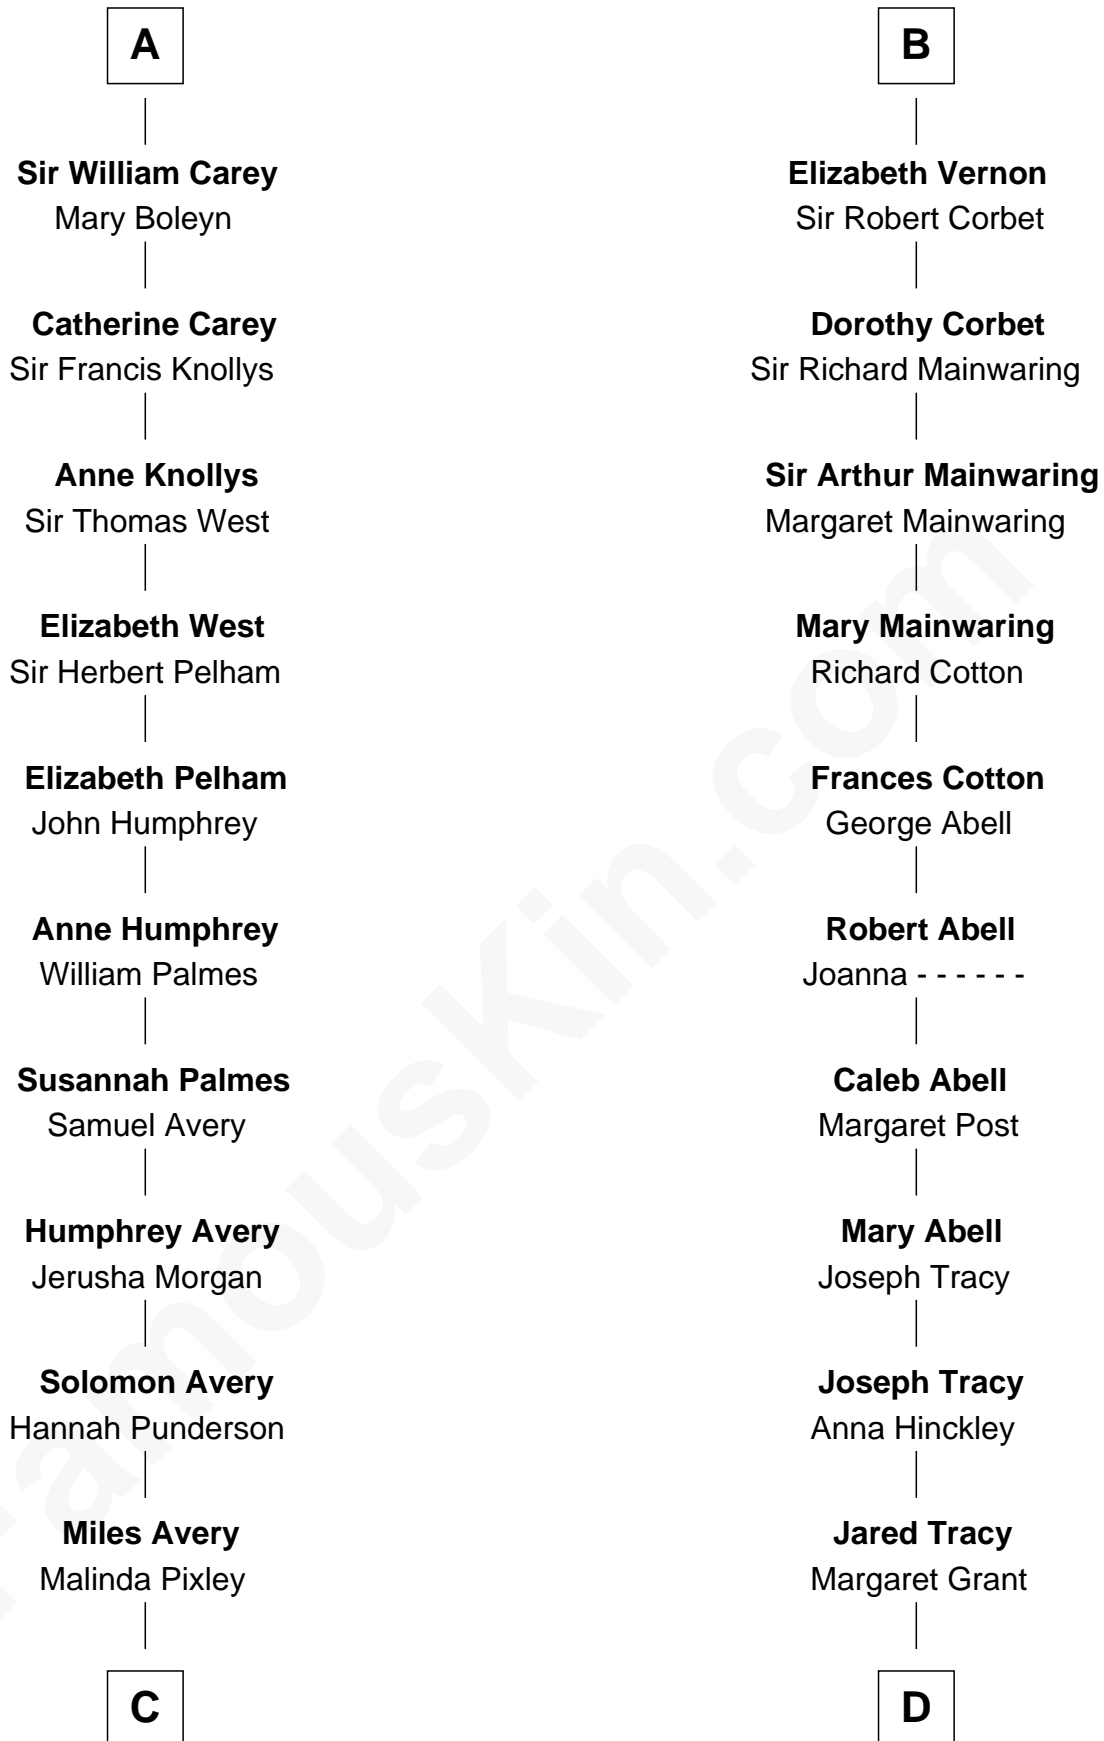

FamousKin.com Relationship Chart of

Nelson Rockefeller
41st U.S. Vice-President

20th cousin 1 time removed of

J.P. Morgan, Jr.
American Banker and Philanthropist

C

Lucy Avery
Godfrey Lewis Rockefeller

William Avery Rockefeller
Eliza Davison

John Davison Rockefeller
Laura Celestia Spelman

John Davison Rockefeller
Abby Greene Aldrich

Nelson Rockefeller
41st U.S. Vice-President

D

William Gedney Tracy
Rachel Huntington

Charles F. Tracy
Louisa Kirkland