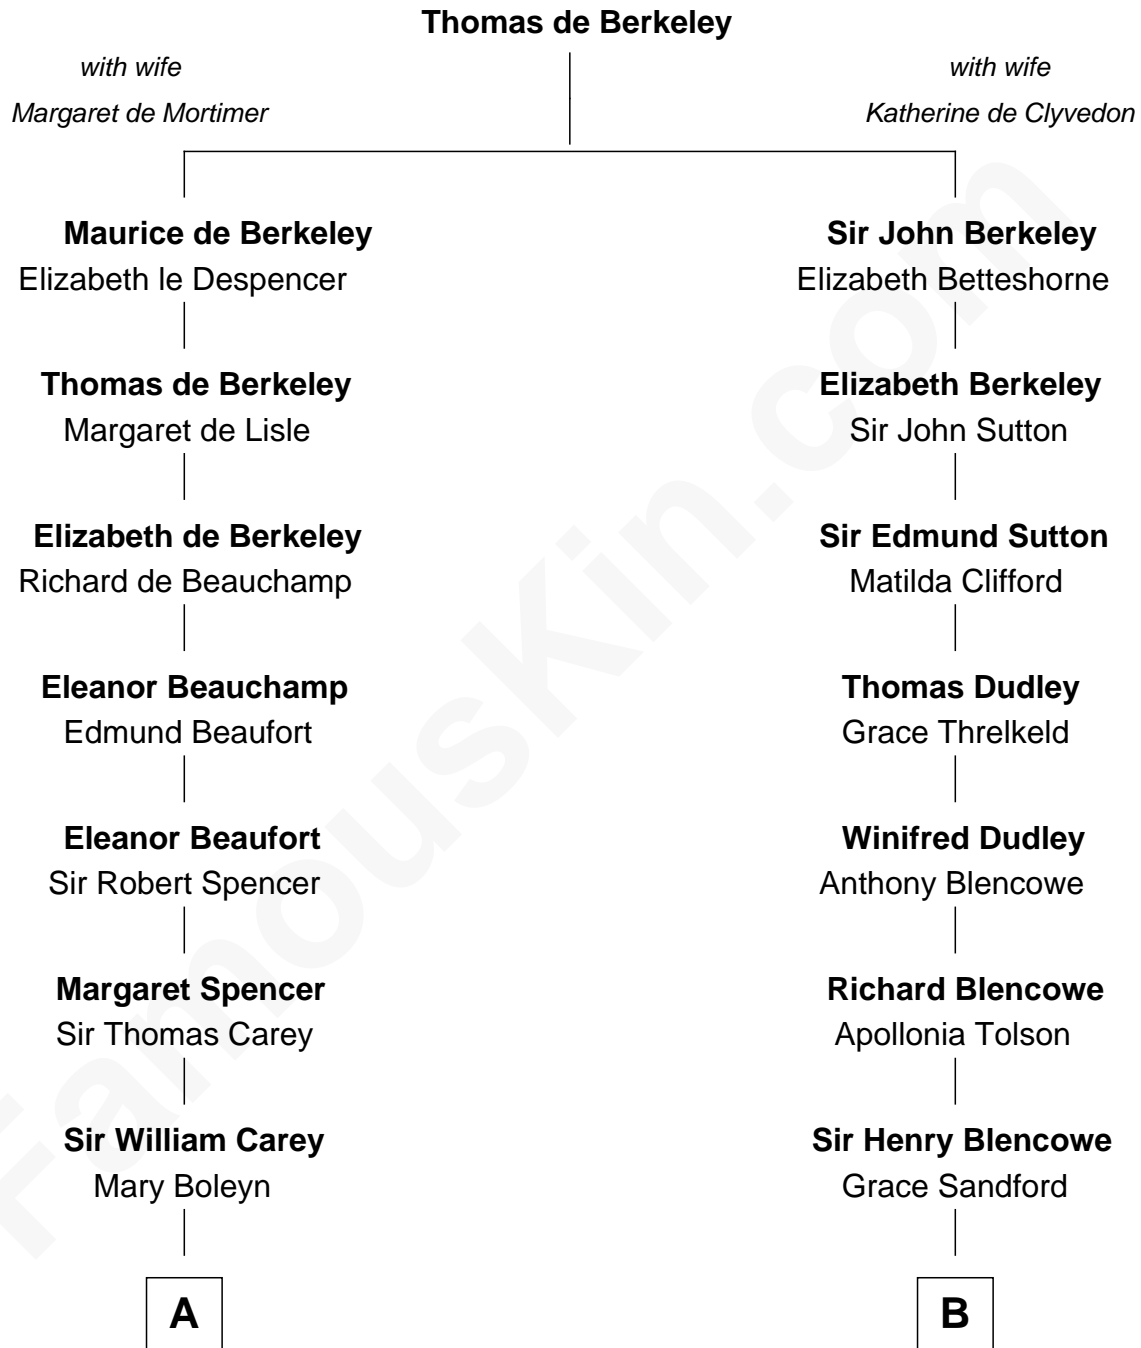

FamousKin.com
Relationship Chart of
Nelson Rockefeller
41st U.S. Vice-President

15th cousin 5 times removed of

Fitzhugh Lee
40th Governor of Virginia

C

William Avery Rockefeller

Eliza Davison

John Davison Rockefeller

Laura Celestia Spelman

John Davison Rockefeller

Abby Greene Aldrich

Nelson Rockefeller

41st U.S. Vice-President

FamousKin.com