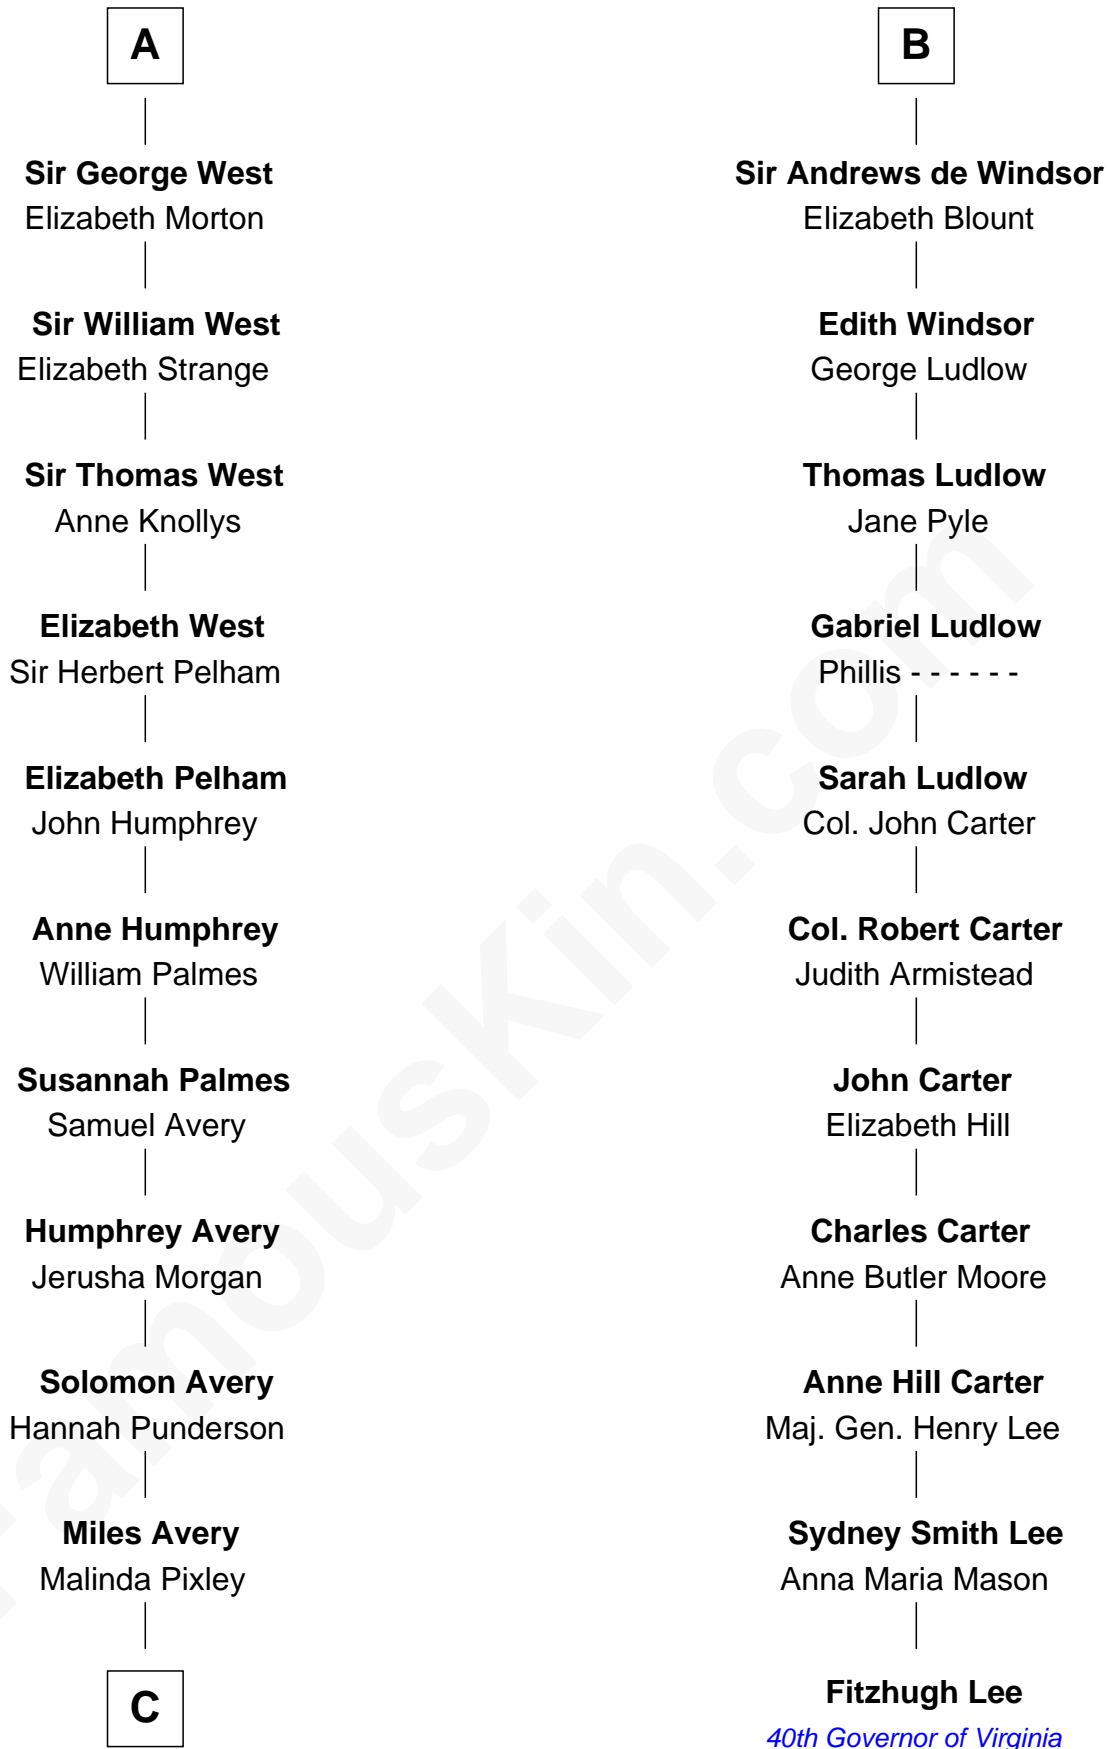

FamousKin.com Relationship Chart of

Nelson Rockefeller
41st U.S. Vice-President

17th cousin 4 times removed of

Fitzhugh Lee
40th Governor of Virginia

Sir Hugh de Courtenay
Eleanor le Despencer

C

—
Lucy Avery

Godfrey Lewis Rockefeller

—
William Avery Rockefeller

Eliza Davison

—
John Davison Rockefeller

Laura Celestia Spelman

—
John Davison Rockefeller

Abby Greene Aldrich

—
Nelson Rockefeller

41st U.S. Vice-President

FamousKin.com