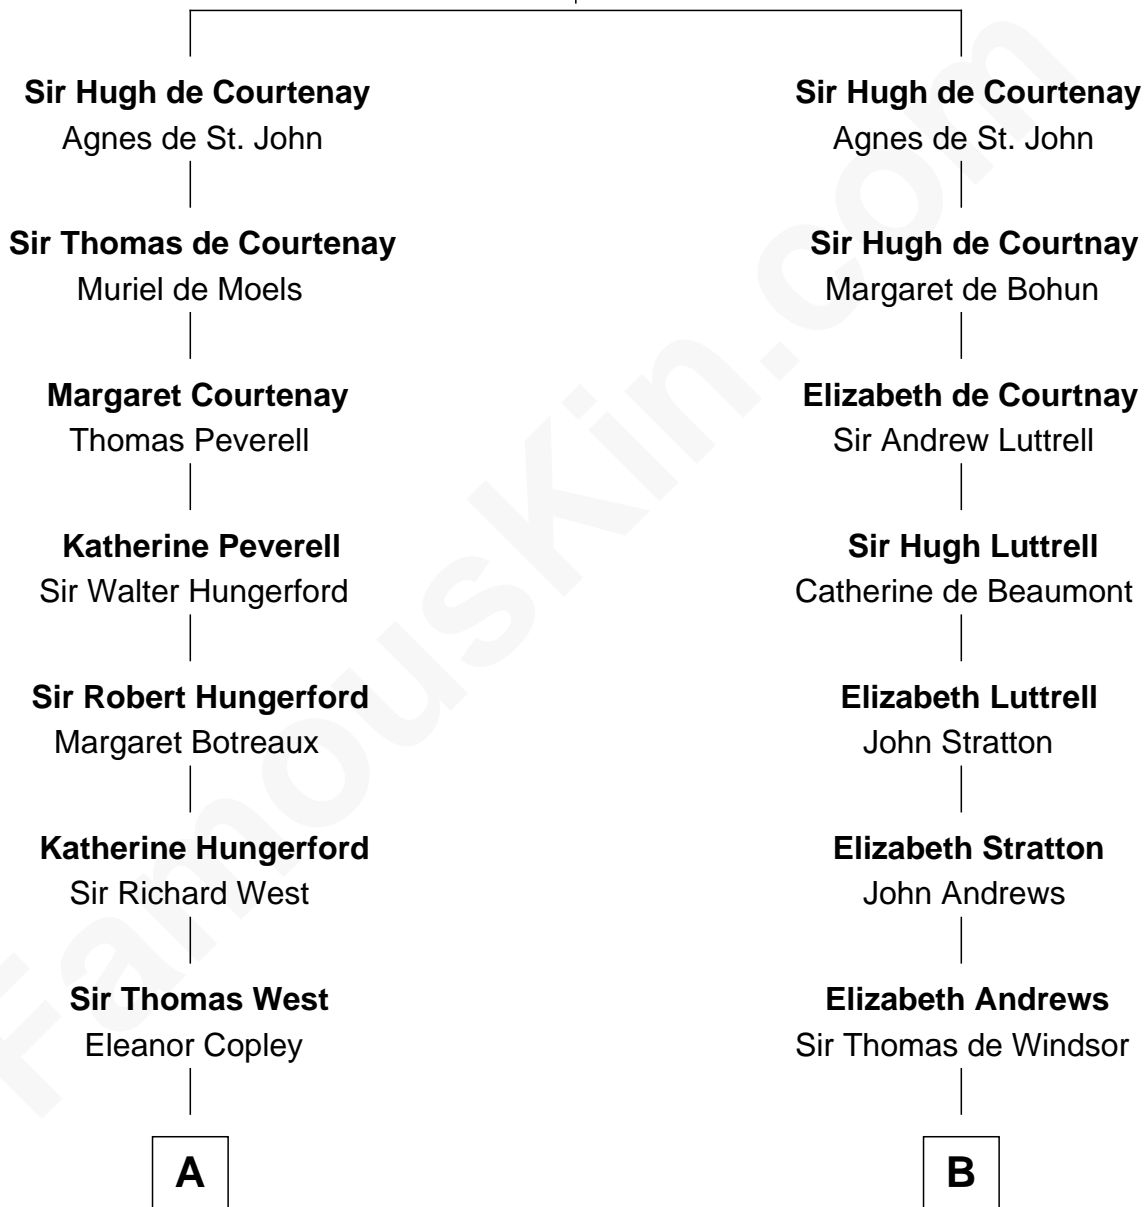

FamousKin.com Relationship Chart of

Nelson Rockefeller
41st U.S. Vice-President

17th cousin 4 times removed of

Fitzhugh Lee
40th Governor of Virginia

Sir Hugh de Courtenay
Eleanor le Despencer

C

—
Lucy Avery

Godfrey Lewis Rockefeller

—
William Avery Rockefeller

Eliza Davison

—
John Davison Rockefeller

Laura Celestia Spelman

—
John Davison Rockefeller

Abby Greene Aldrich

—
Nelson Rockefeller

41st U.S. Vice-President

FamousKin.com