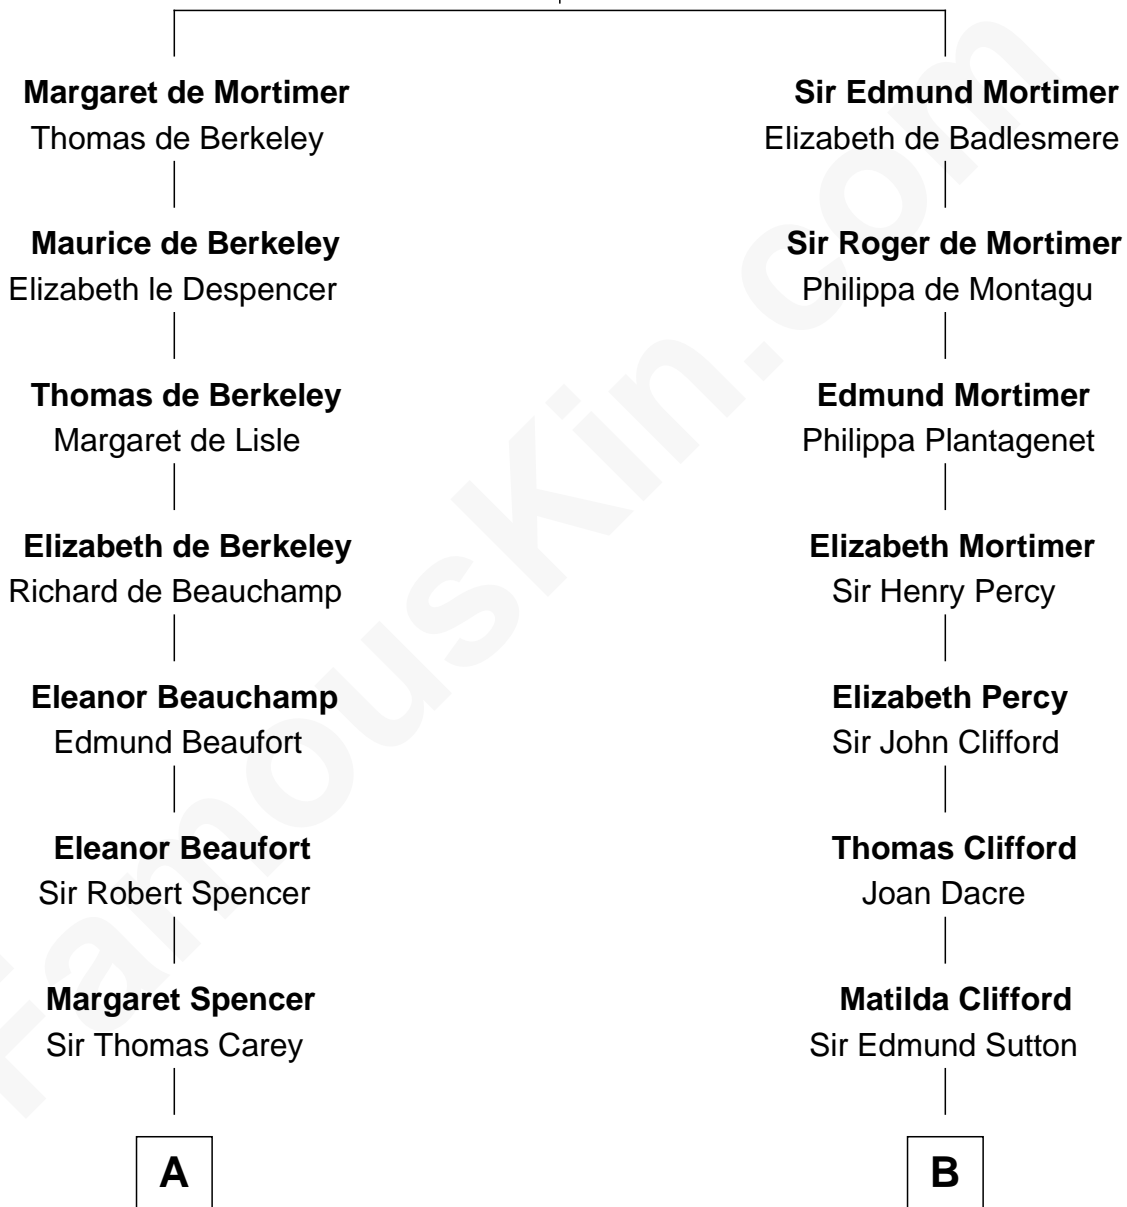

# FamousKin.com Relationship Chart of

**Nelson Rockefeller**

*41st U.S. Vice-President*

19th cousin 2 times removed of

**Fitzhugh Lee**

*40th Governor of Virginia*

**Roger de Mortimer**

Joan de Geneville

**C**

**Lucy Avery**  
Godfrey Lewis Rockefeller

**William Avery Rockefeller**  
Eliza Davison

**John Davison Rockefeller**  
Laura Celestia Spelman

**John Davison Rockefeller**  
Abby Greene Aldrich

**Nelson Rockefeller**  
*41st U.S. Vice-President*

**D**

**Gen. John Mason**  
Anne Maria Murray

**Anna Maria Mason**  
Sydney Smith Lee

**Fitzhugh Lee**  
*40th Governor of Virginia*

FamousKin.com