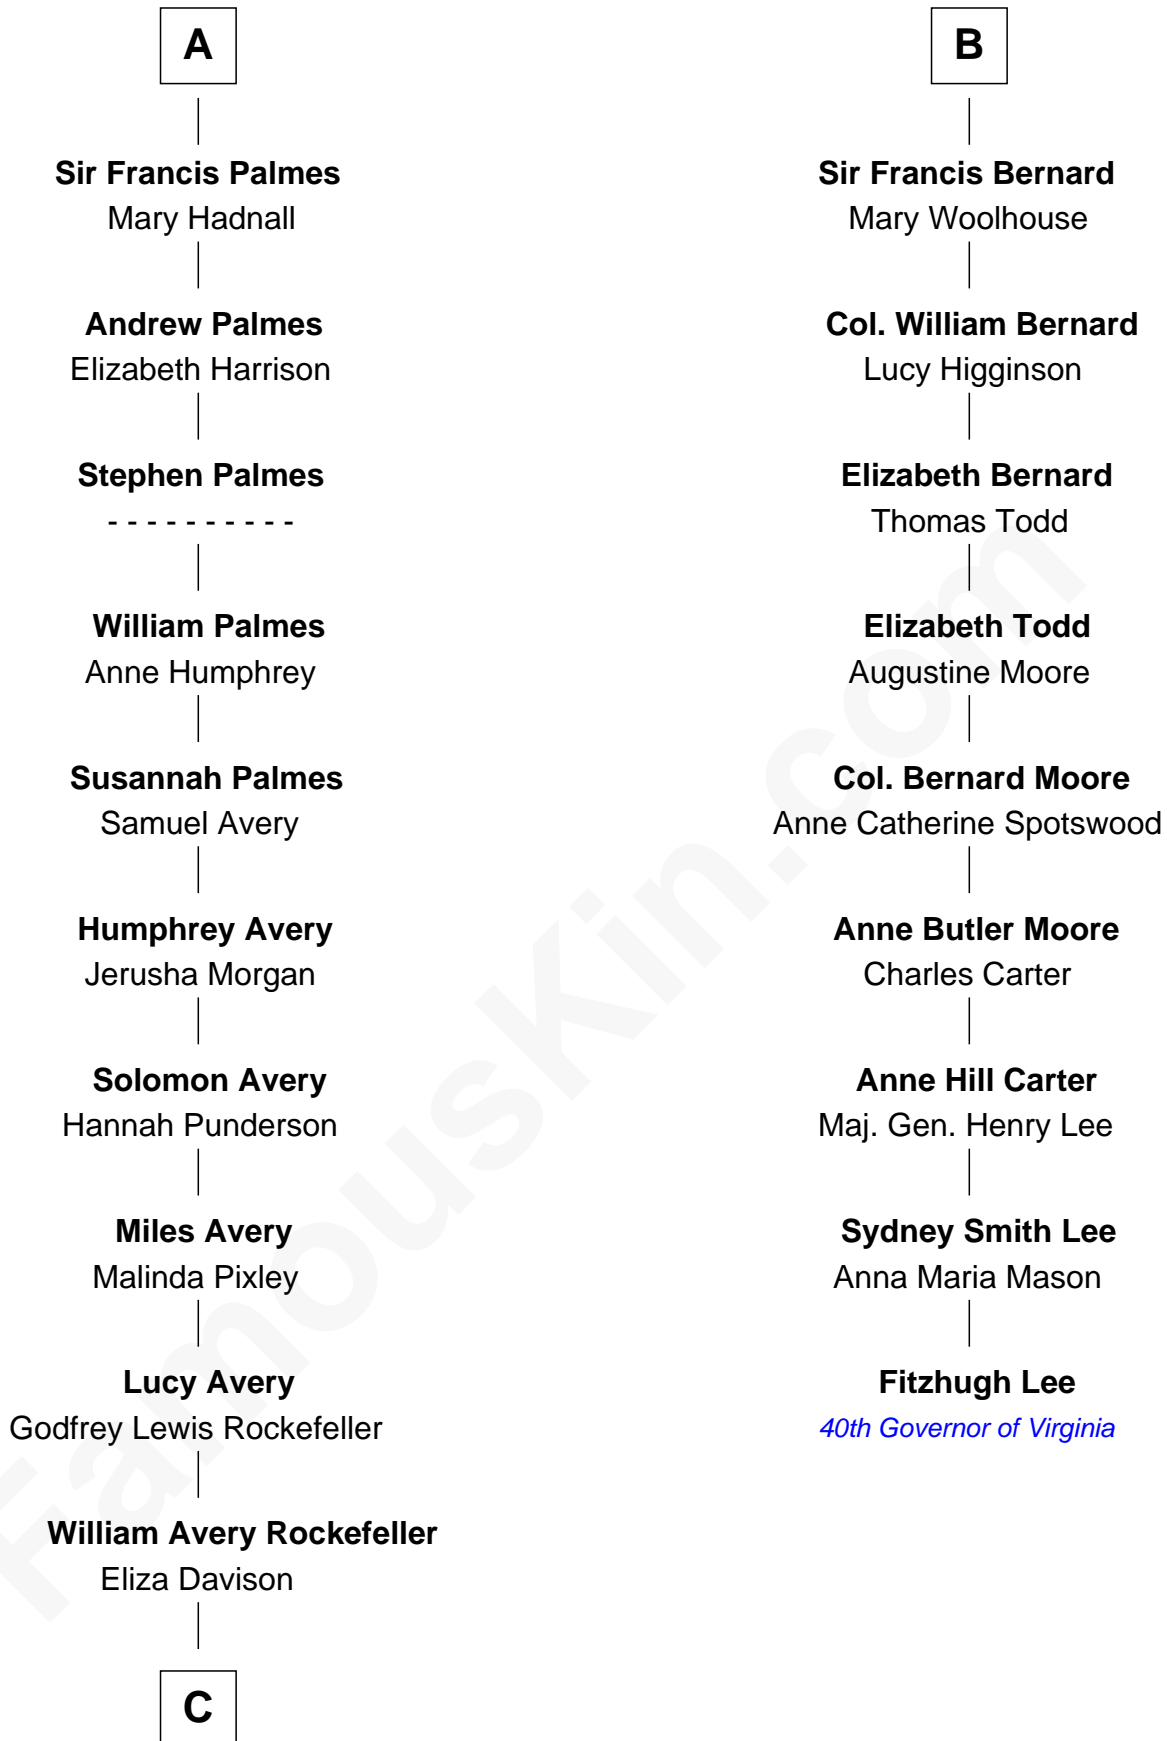

FamousKin.com
Relationship Chart of
Nelson Rockefeller
41st U.S. Vice-President

15th cousin 4 times removed of
Fitzhugh Lee
40th Governor of Virginia

John de Welles
Maud de Roos

C

John Davison Rockefeller

Laura Celestia Spelman

John Davison Rockefeller

Abby Greene Aldrich

Nelson Rockefeller

41st U.S. Vice-President

FamousKin.com