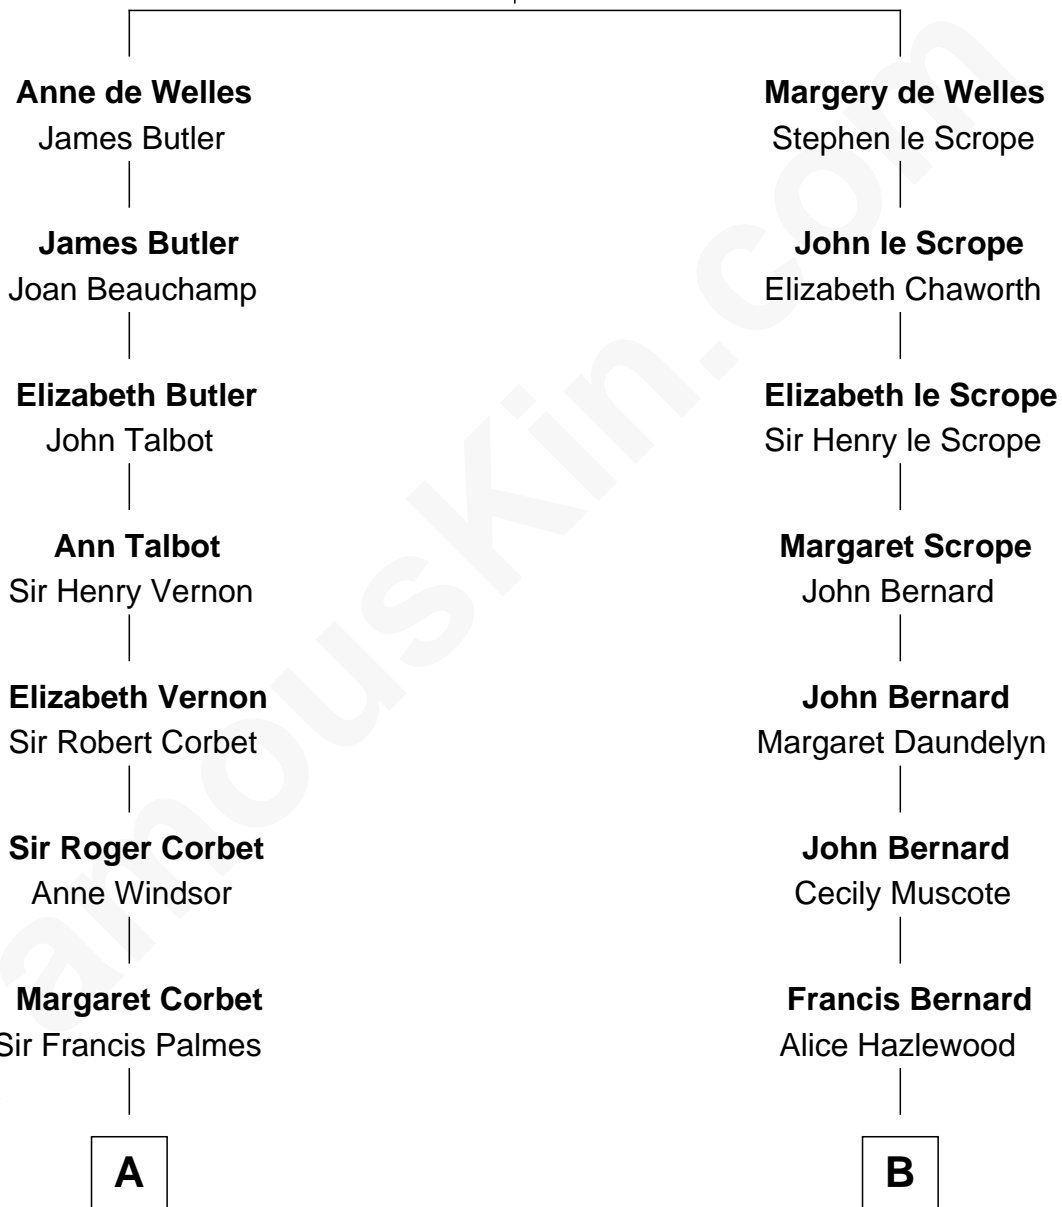

FamousKin.com
Relationship Chart of
Nelson Rockefeller
41st U.S. Vice-President

15th cousin 4 times removed of
Fitzhugh Lee
40th Governor of Virginia

John de Welles
Maud de Roos

C

John Davison Rockefeller

Laura Celestia Spelman

John Davison Rockefeller

Abby Greene Aldrich

Nelson Rockefeller

41st U.S. Vice-President

FamousKin.com