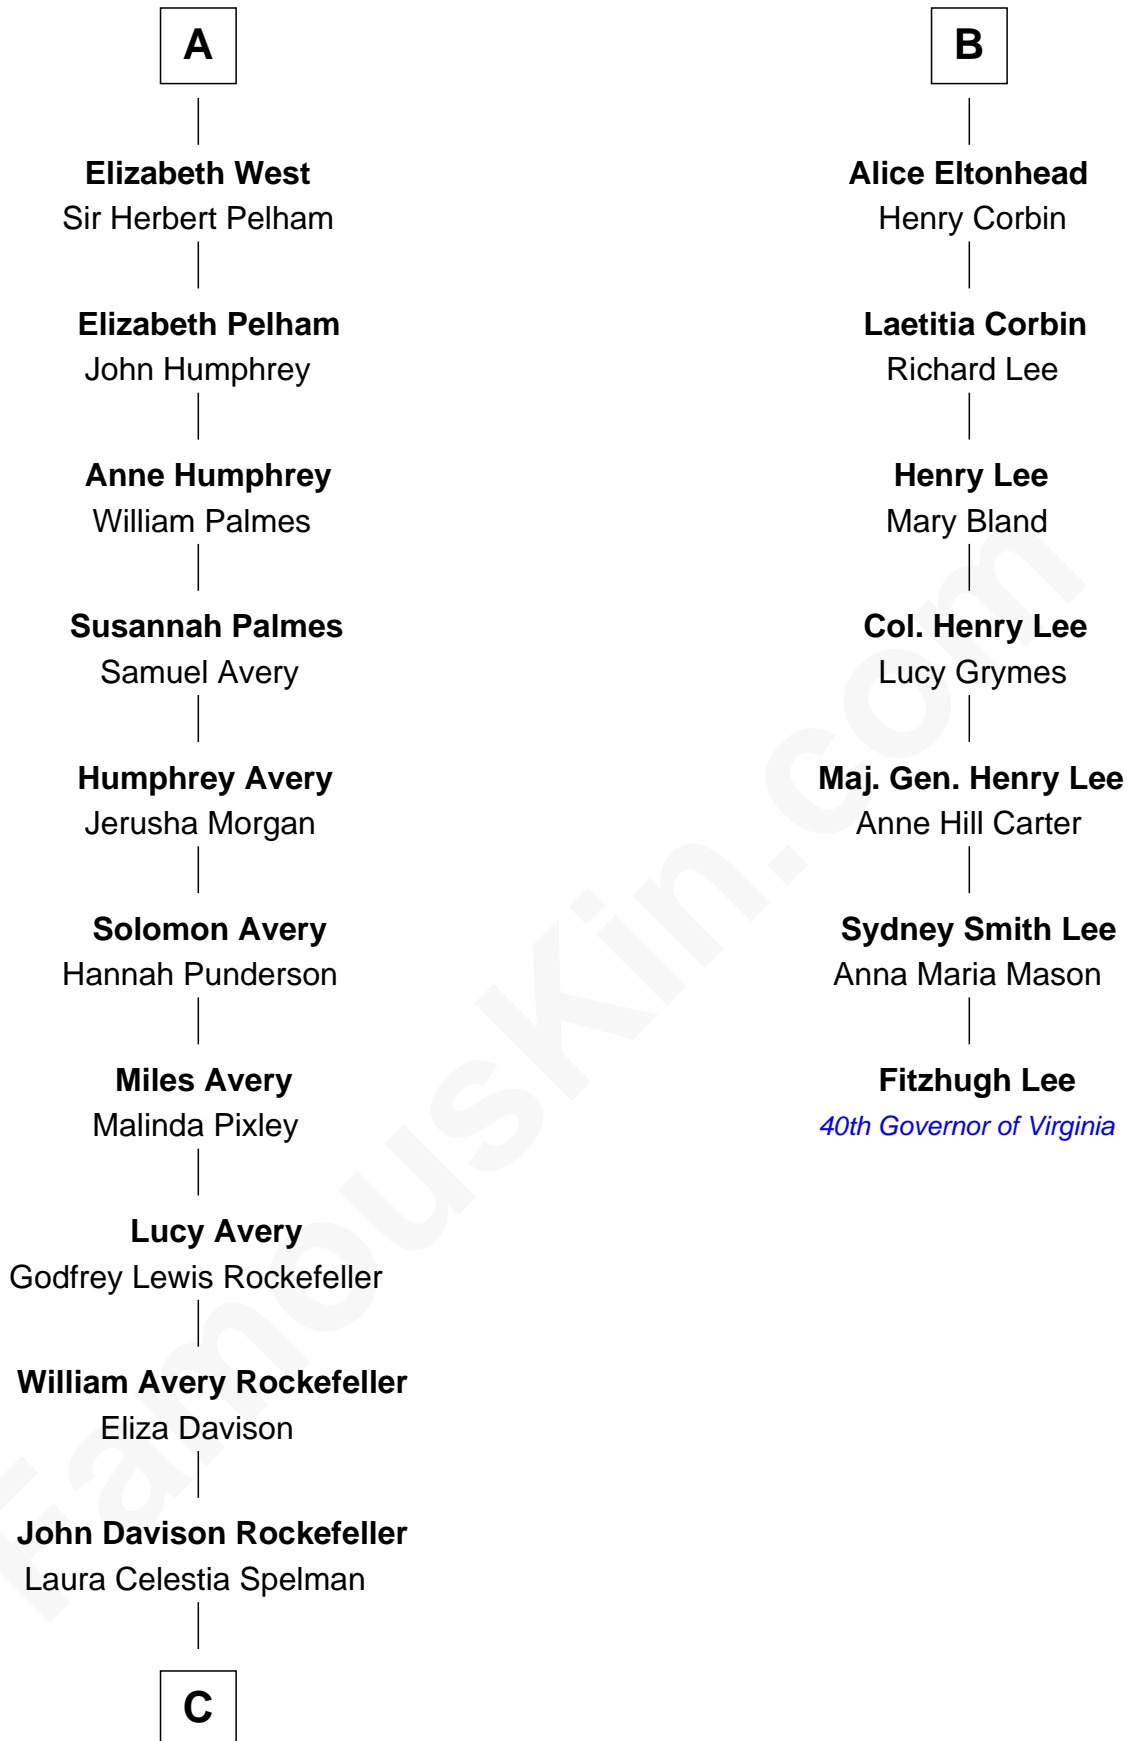

# FamousKin.com Relationship Chart of

**Nelson Rockefeller**

41st U.S. Vice-President

13th cousin 5 times removed of

**Fitzhugh Lee**

40th Governor of Virginia

C

John Davison Rockefeller

Abby Greene Aldrich

Nelson Rockefeller

*41st U.S. Vice-President*

FamousKin.com