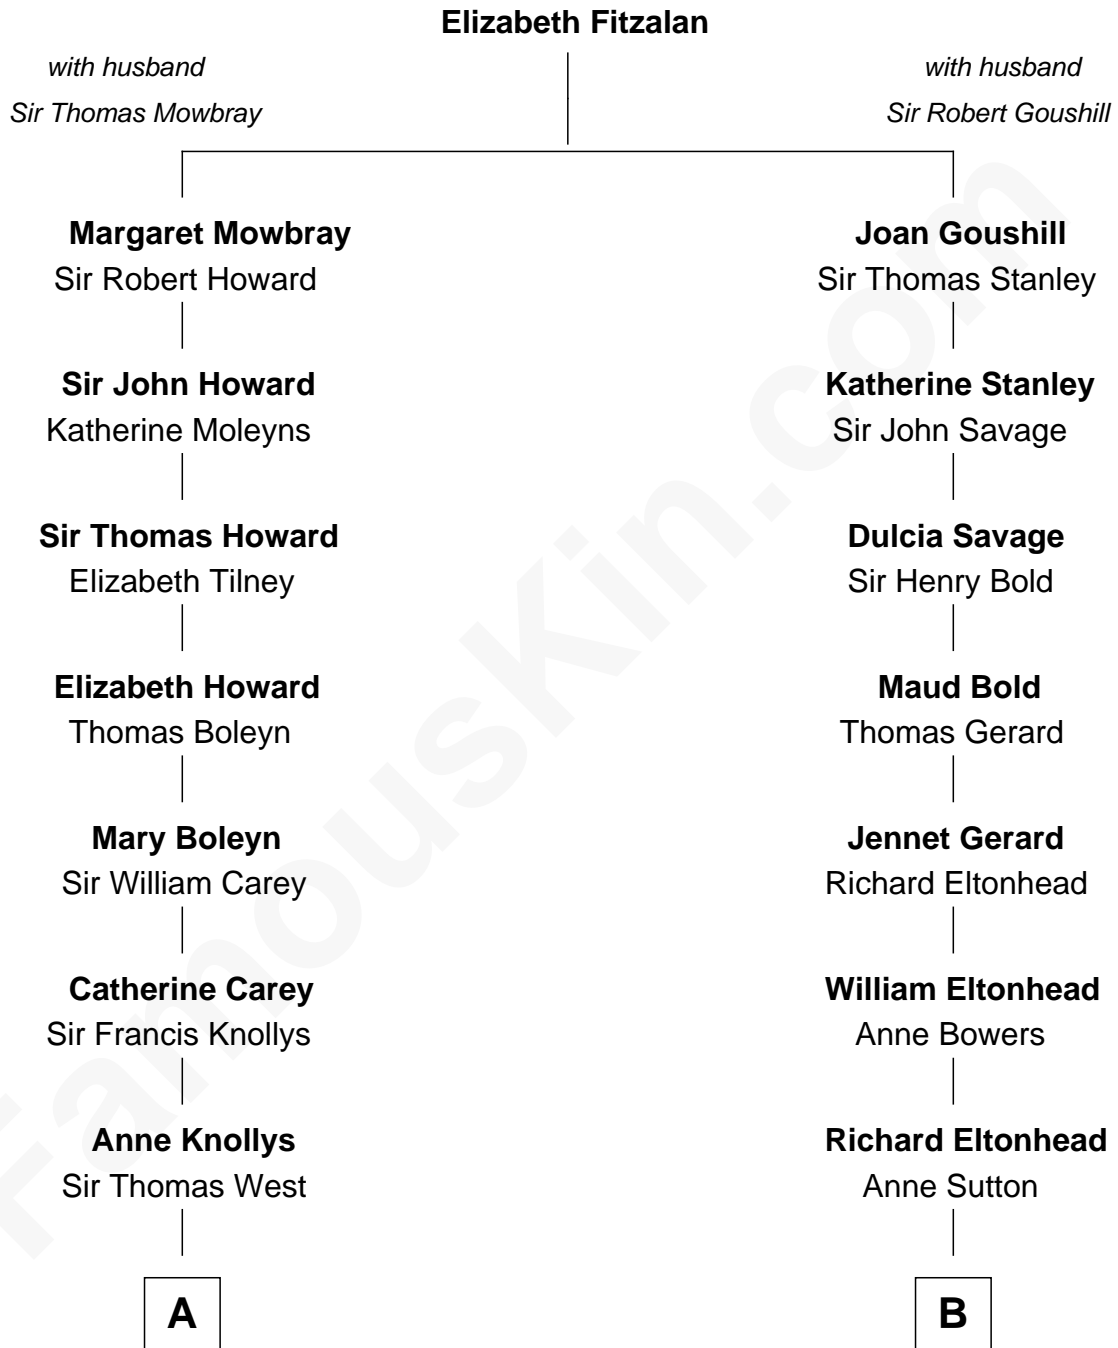

# FamousKin.com Relationship Chart of

**Nelson Rockefeller**

41st U.S. Vice-President

13th cousin 5 times removed of

**Fitzhugh Lee**

40th Governor of Virginia

C

John Davison Rockefeller

Abby Greene Aldrich

Nelson Rockefeller

*41st U.S. Vice-President*

FamousKin.com