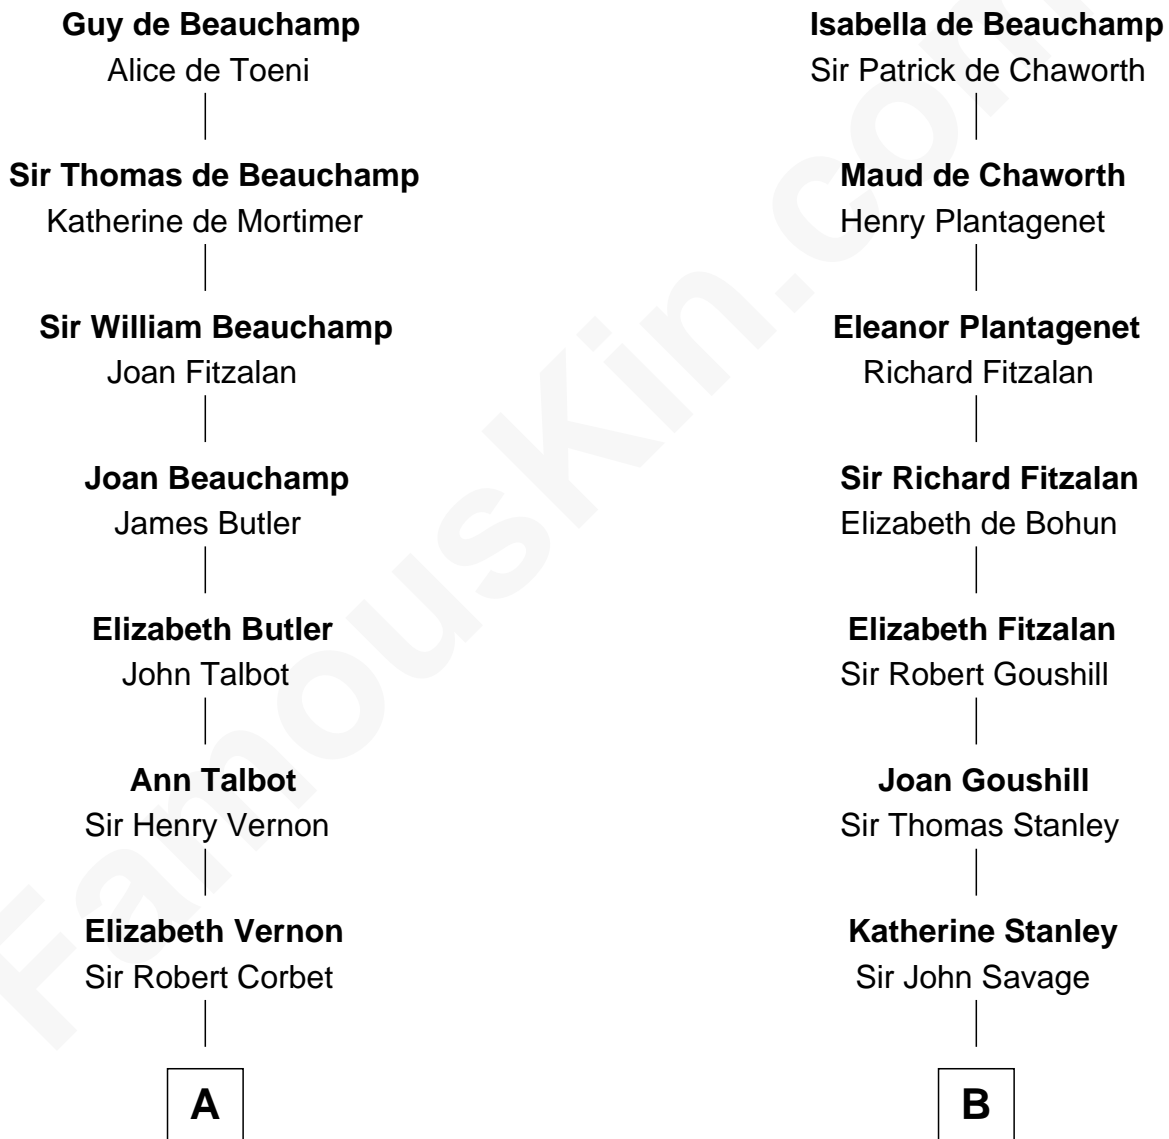

FamousKin.com Relationship Chart of

Nelson Rockefeller

41st U.S. Vice-President

16th cousin 5 times removed of

Thomas Sim Lee

2nd and 7th Governor of Maryland

William de Beauchamp

Maud FitzJohn

C

—
Lucy Avery

Godfrey Lewis Rockefeller

—
William Avery Rockefeller

Eliza Davison

—
John Davison Rockefeller

Laura Celestia Spelman

—
John Davison Rockefeller

Abby Greene Aldrich

—
Nelson Rockefeller

41st U.S. Vice-President

FamousKin.com