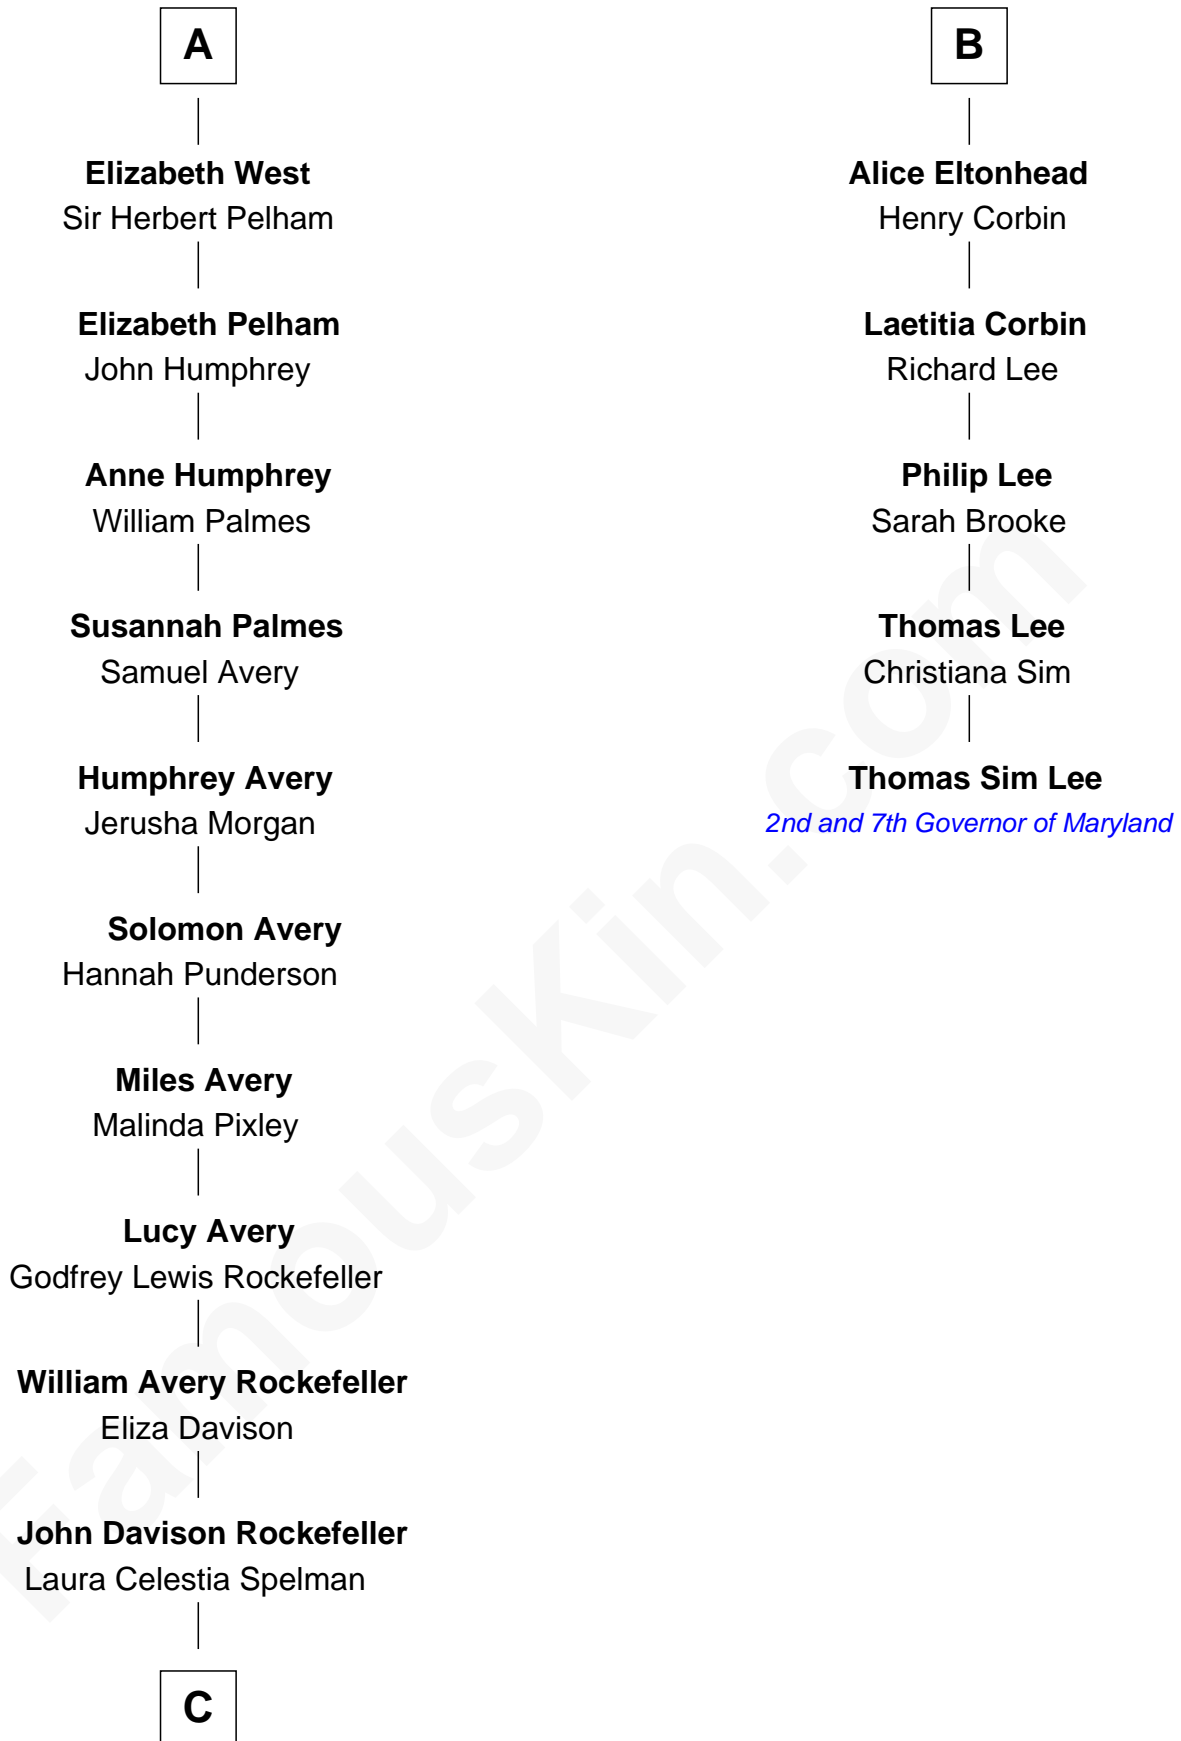

FamousKin.com Relationship Chart of

Nelson Rockefeller

41st U.S. Vice-President

11th cousin 7 times removed of

Thomas Sim Lee

2nd and 7th Governor of Maryland

C

John Davison Rockefeller

Abby Greene Aldrich

Nelson Rockefeller

41st U.S. Vice-President

FamousKin.com