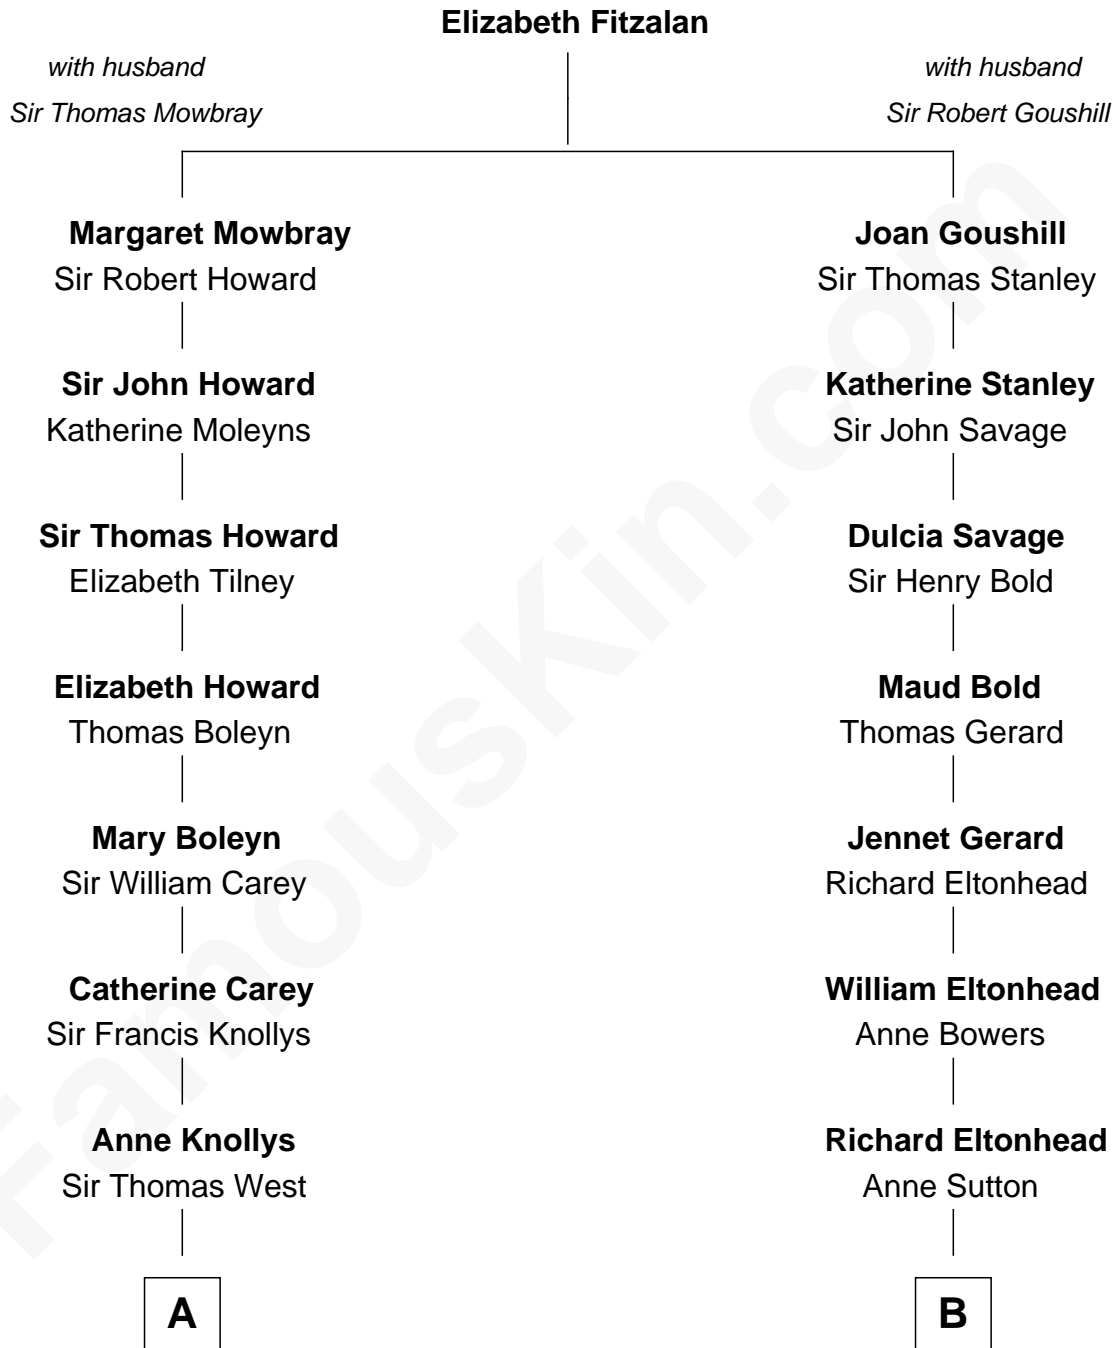

FamousKin.com Relationship Chart of

Nelson Rockefeller

41st U.S. Vice-President

11th cousin 7 times removed of

Thomas Sim Lee

2nd and 7th Governor of Maryland

C

John Davison Rockefeller

Abby Greene Aldrich

Nelson Rockefeller

41st U.S. Vice-President

FamousKin.com