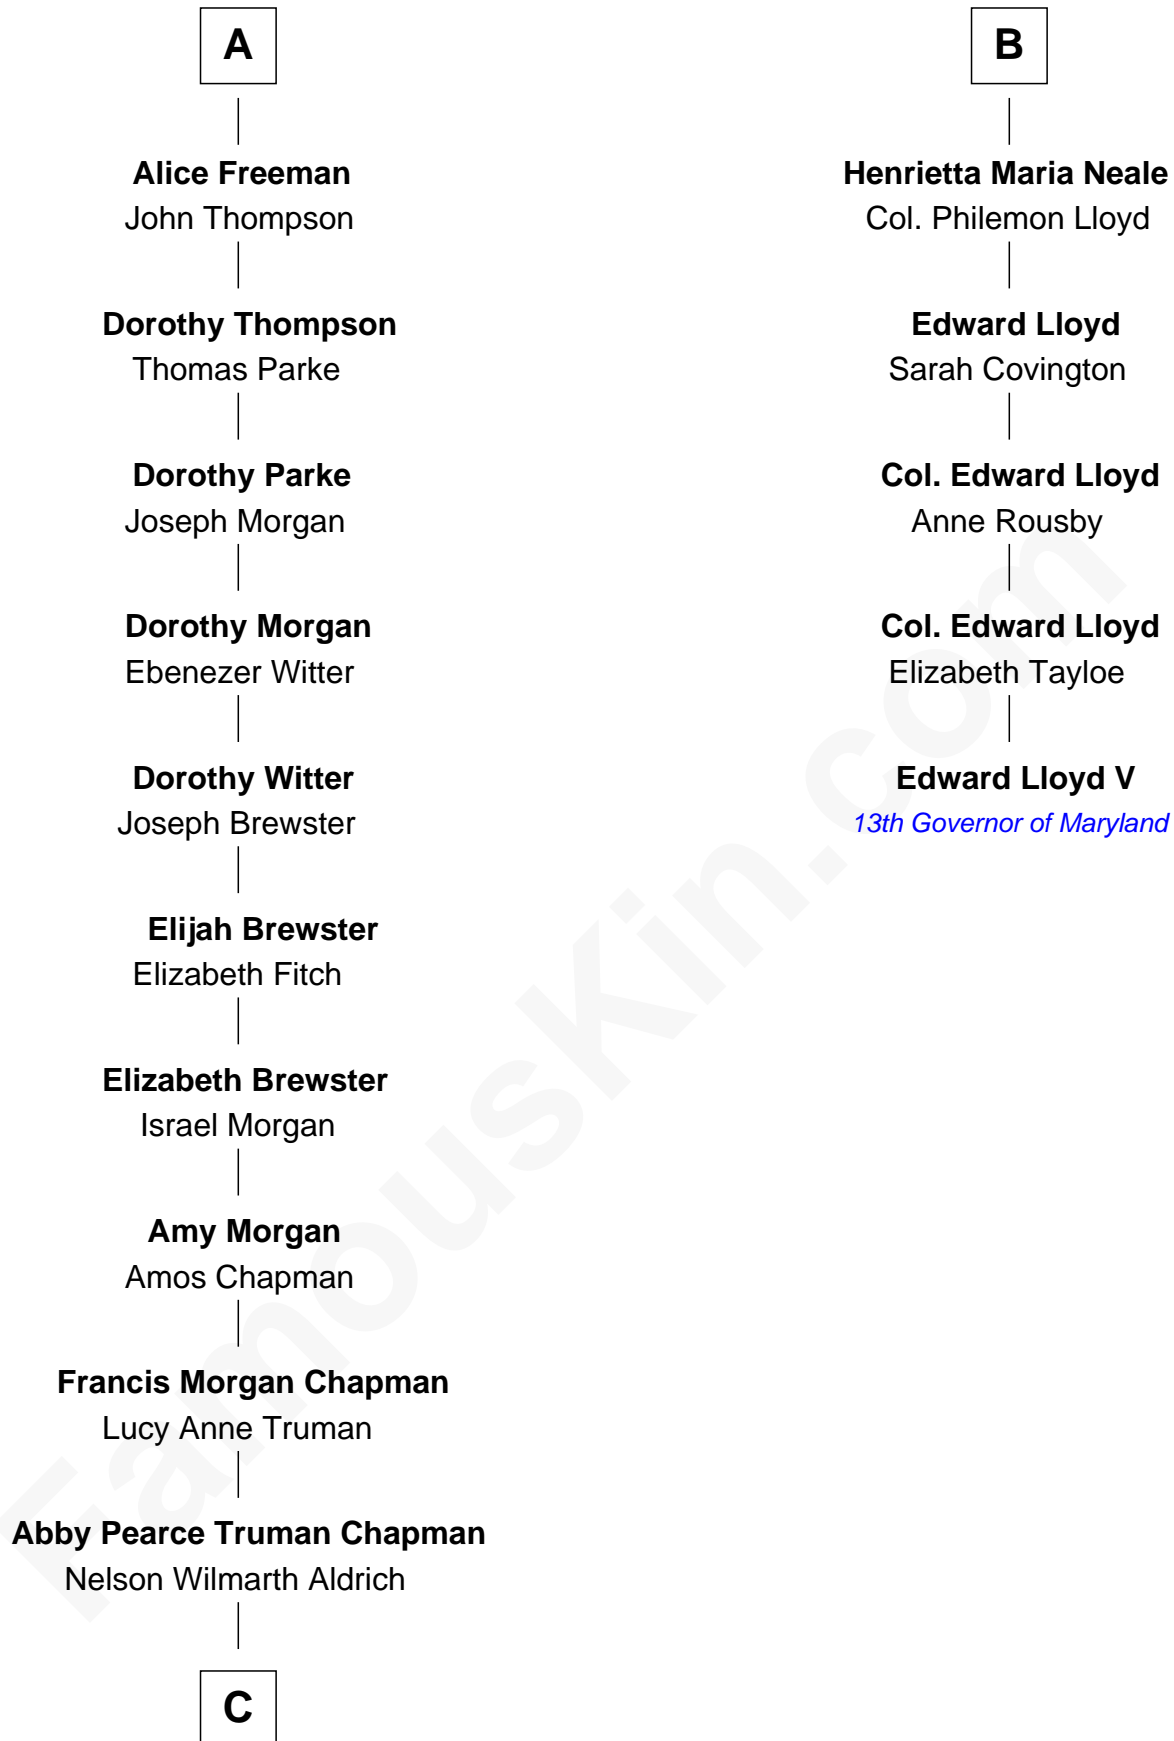

FamousKin.com Relationship Chart of

Nelson Rockefeller

41st U.S. Vice-President

11th cousin 7 times removed of

Edward Lloyd V

13th Governor of Maryland

Sir John Throckmorton

Eleanor Spinney

Agnes Throckmorton

Thomas Winslow

Agnes Winslow

John Giffard

Thomas Giffard

Joan Langston

Amy Giffard

Richard Samwell

Grace Butler

Raphael Neale

Jane Baker

James Neale

Anna Maria Gill

B

C

Abby Greene Aldrich
John Davison Rockefeller

Nelson Rockefeller
41st U.S. Vice-President

FamousKin.com