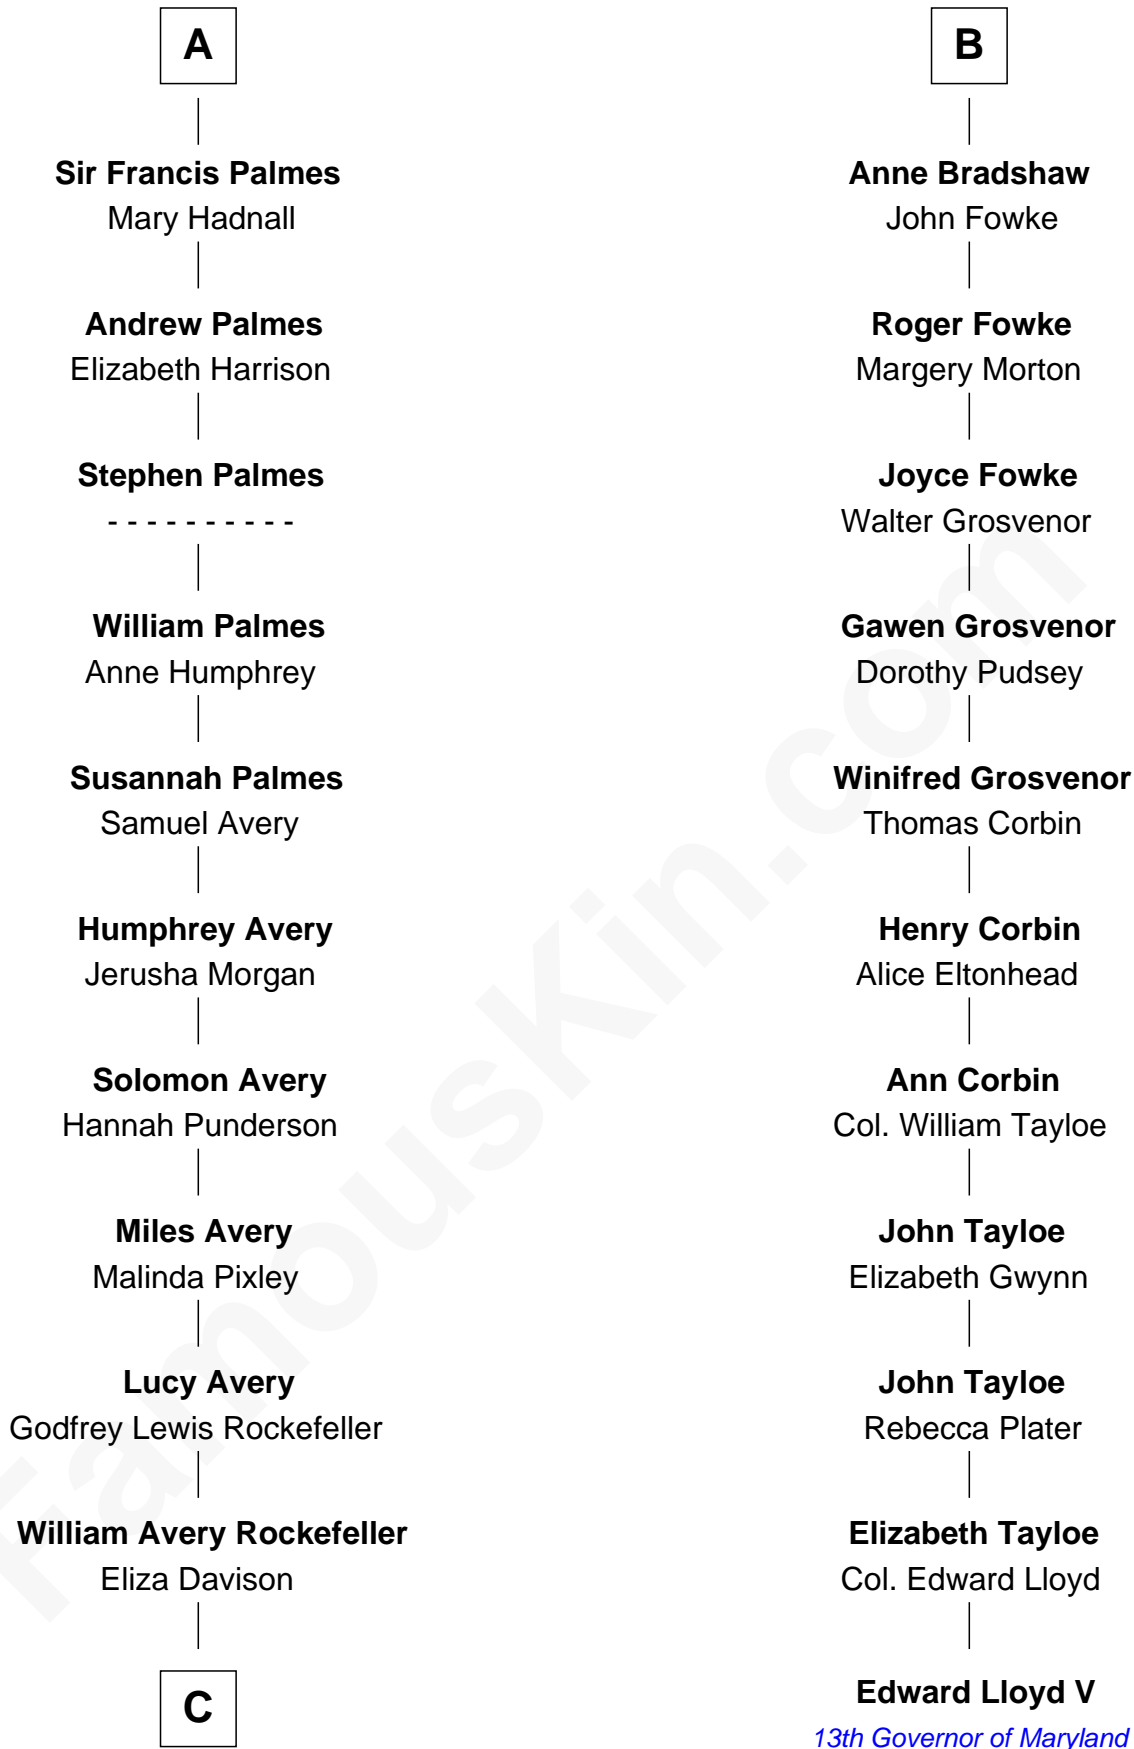

FamousKin.com Relationship Chart of

Nelson Rockefeller

41st U.S. Vice-President

17th cousin 2 times removed of

Edward Lloyd V

13th Governor of Maryland

John de Welles

Maud de Roos

Stephen le Scrope

Maude le Scrope

Sir Baldwin Freville

Joyce Freville

Sir Roger Aston

Sir Robert Aston

Isabel Brereton

John Aston

Elizabeth Delves

Margaret Aston

John Kinnersley

Isabel Kinnersley

John Bradshaw

B

C

John Davison Rockefeller

Laura Celestia Spelman

John Davison Rockefeller

Abby Greene Aldrich

Nelson Rockefeller

41st U.S. Vice-President

FamousKin.com