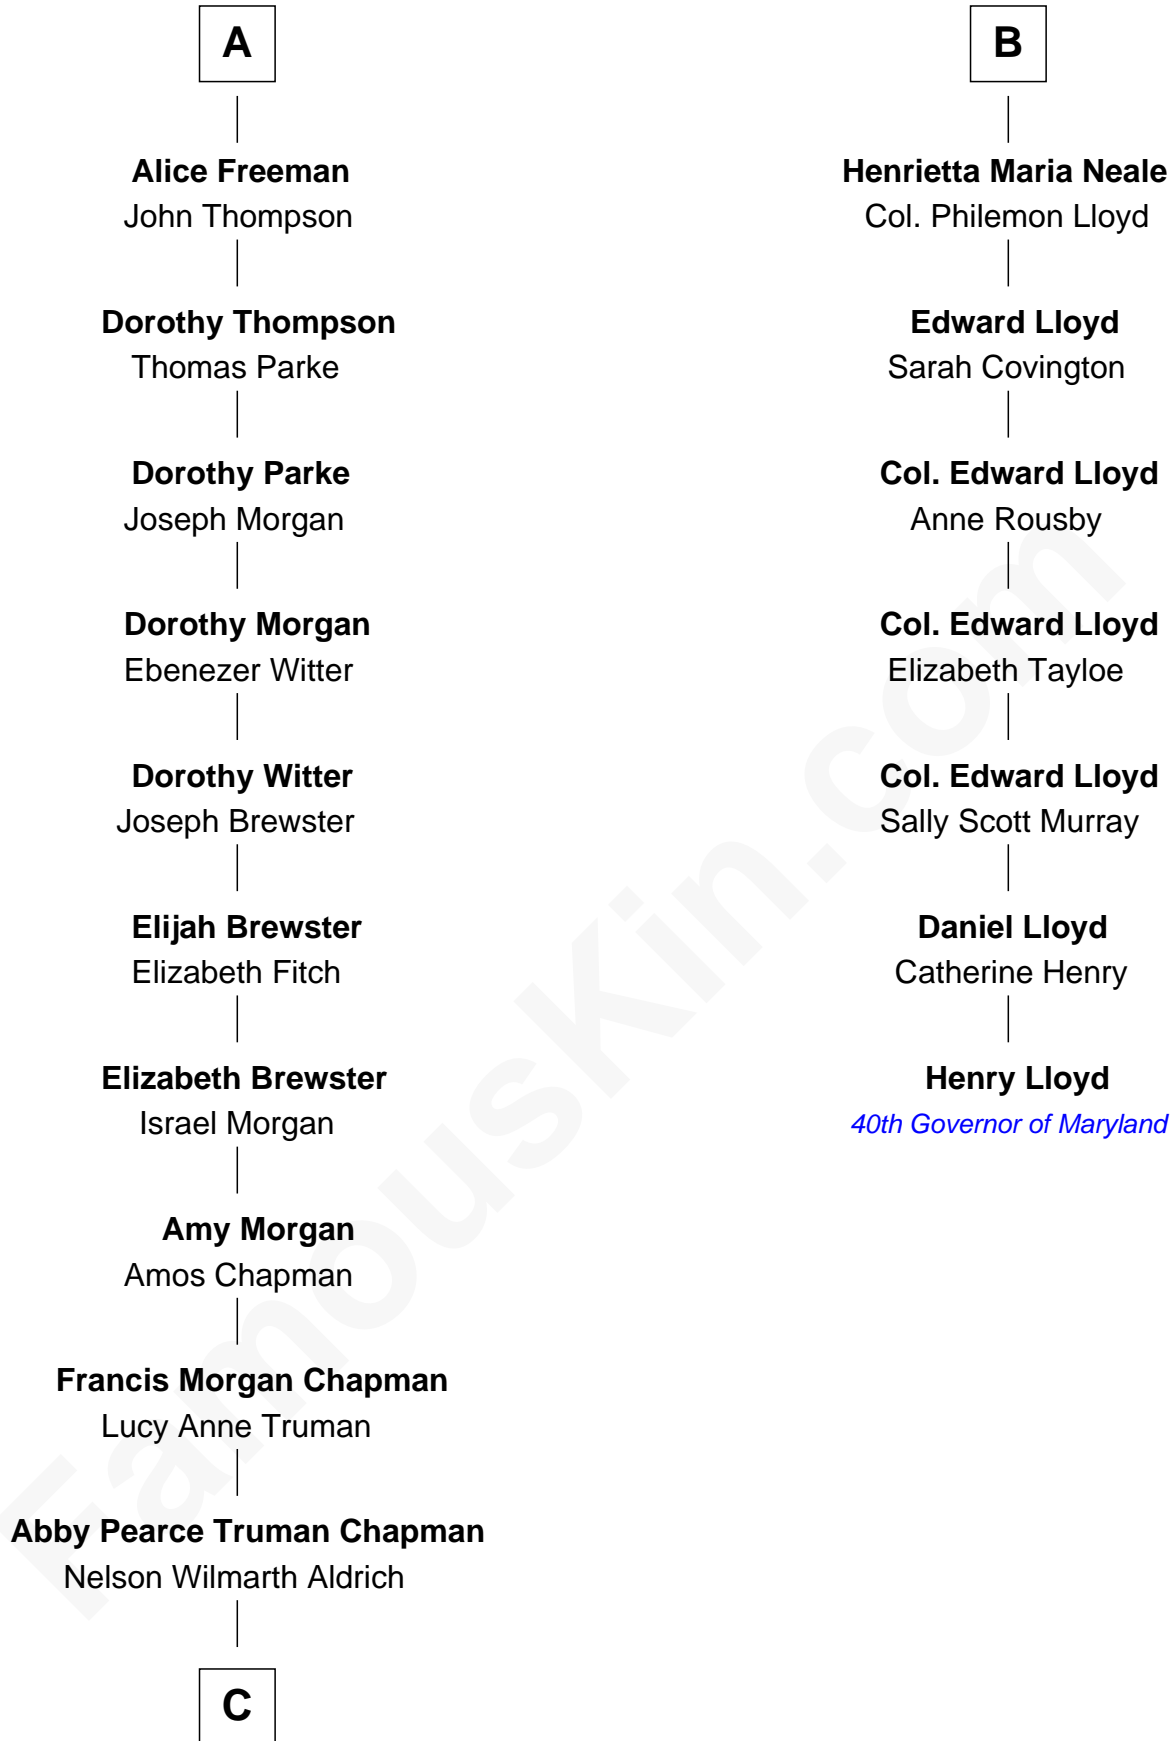

# FamousKin.com Relationship Chart of

**Nelson Rockefeller**

*41st U.S. Vice-President*

13th cousin 5 times removed of

**Henry Lloyd**

*40th Governor of Maryland*

**Sir John Throckmorton**

Eleanor Spinney

**Agnes Throckmorton**

Thomas Winslow

**Agnes Winslow**

John Giffard

**Thomas Giffard**

Joan Langston

**Amy Giffard**

Richard Samwell

Grace Butler

**Raphael Neale**

Jane Baker

**James Neale**

Anna Maria Gill

**B**

**C**

Abby Greene Aldrich  
John Davison Rockefeller

Nelson Rockefeller  
*41st U.S. Vice-President*

FamousKin.com