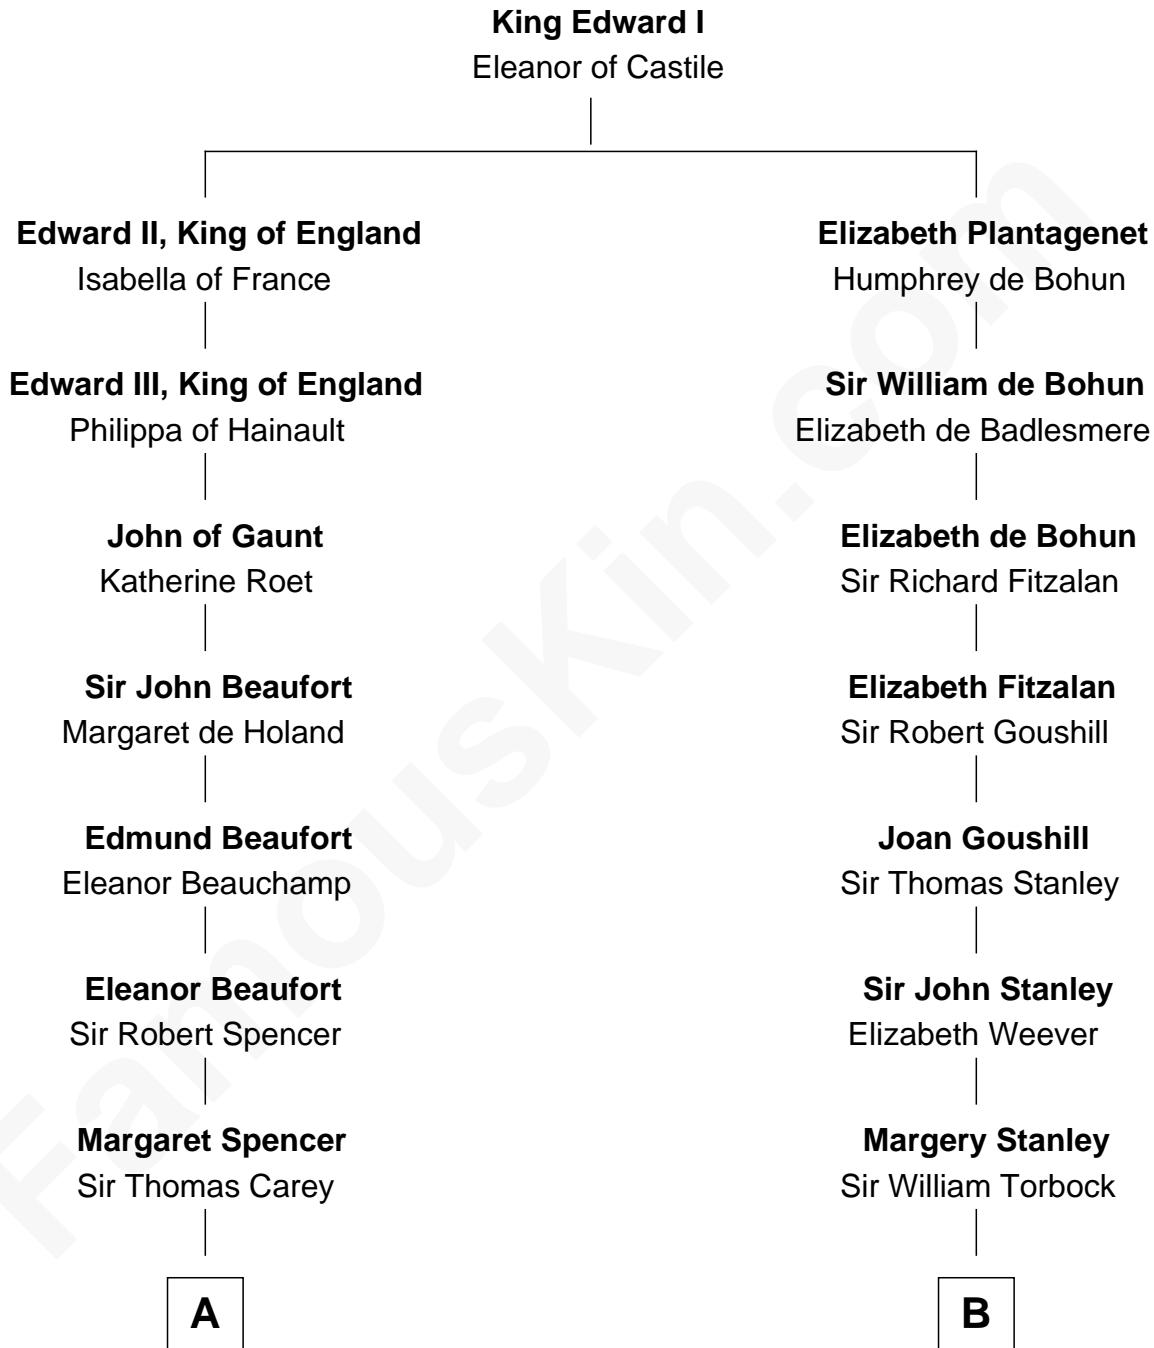

FamousKin.com Relationship Chart of

Nelson Rockefeller
41st U.S. Vice-President

18th cousin 3 times removed of

Henry Lloyd
40th Governor of Maryland

C

Lucy Avery
Godfrey Lewis Rockefeller

William Avery Rockefeller
Eliza Davison

John Davison Rockefeller
Laura Celestia Spelman

John Davison Rockefeller
Abby Greene Aldrich

Nelson Rockefeller
41st U.S. Vice-President

D

Daniel Lloyd
Catherine Henry

Henry Lloyd
40th Governor of Maryland