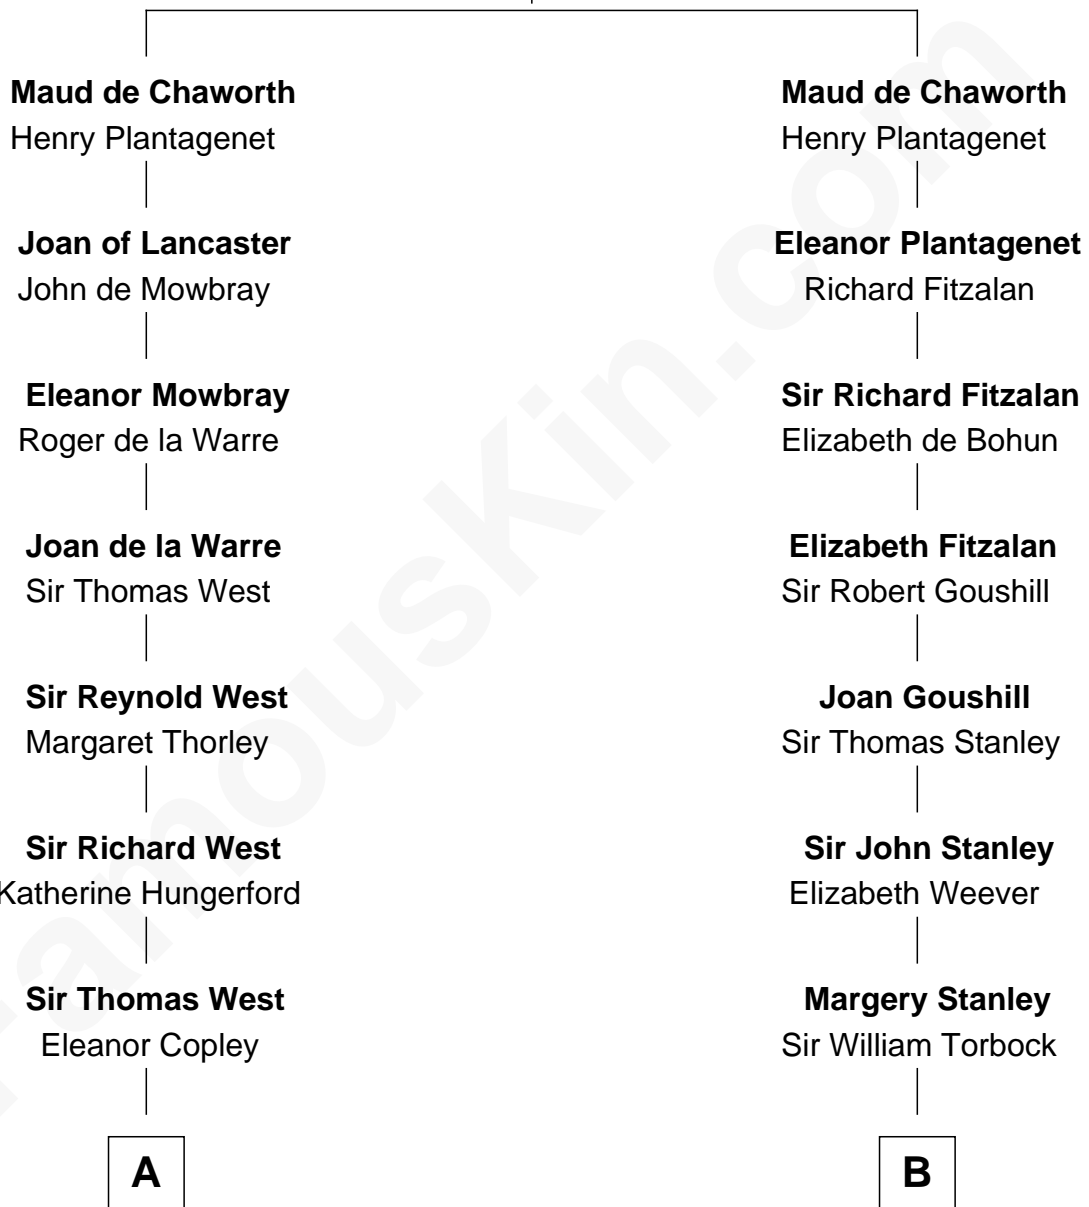

FamousKin.com
Relationship Chart of
Nelson Rockefeller
41st U.S. Vice-President

18th cousin 3 times removed of
Henry Lloyd
40th Governor of Maryland

Sir Patrick de Chaworth
 Isabella de Beauchamp

C

Lucy Avery
Godfrey Lewis Rockefeller

William Avery Rockefeller
Eliza Davison

John Davison Rockefeller
Laura Celestia Spelman

John Davison Rockefeller
Abby Greene Aldrich

Nelson Rockefeller
41st U.S. Vice-President

D

Daniel Lloyd
Catherine Henry

Henry Lloyd
40th Governor of Maryland

FamousKin.com