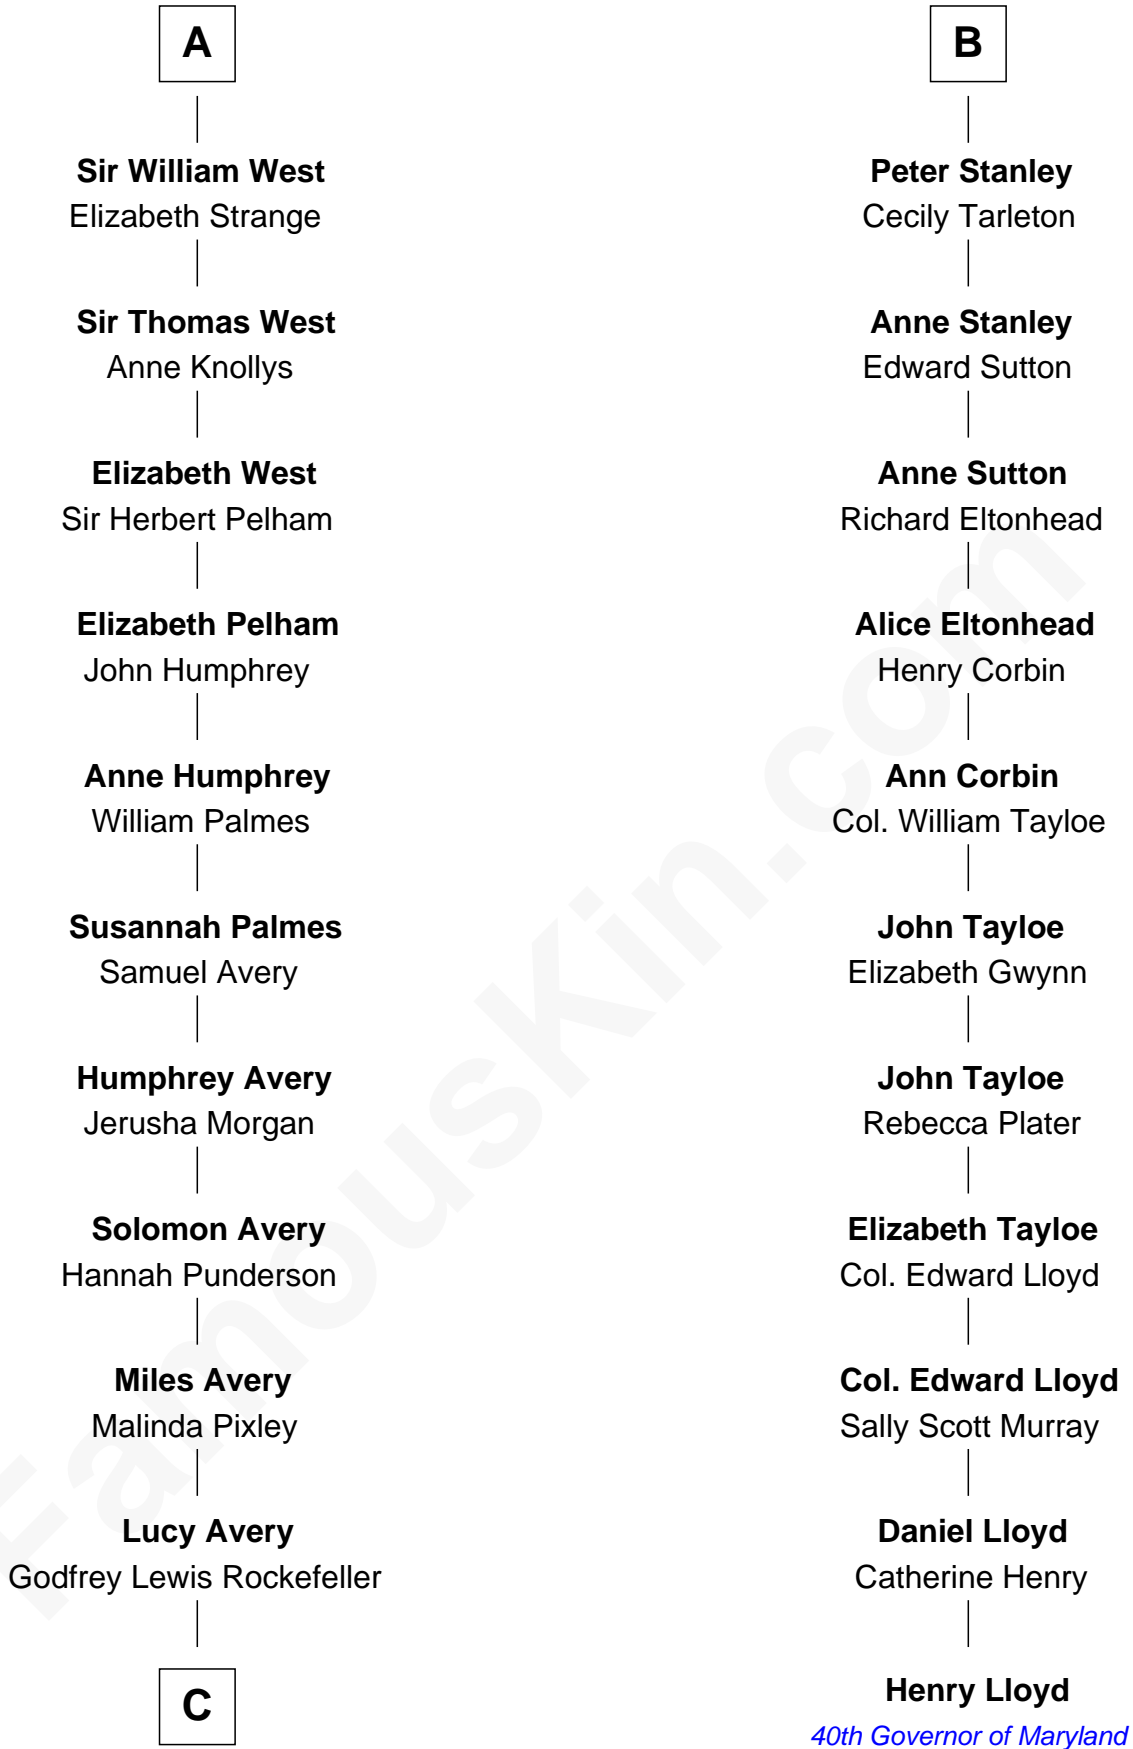

FamousKin.com Relationship Chart of

Nelson Rockefeller
41st U.S. Vice-President

17th cousin 3 times removed of

Henry Lloyd
40th Governor of Maryland

C

—
William Avery Rockefeller

Eliza Davison

—
John Davison Rockefeller

Laura Celestia Spelman

—
John Davison Rockefeller

Abby Greene Aldrich

—
Nelson Rockefeller

41st U.S. Vice-President

FamousKin.com