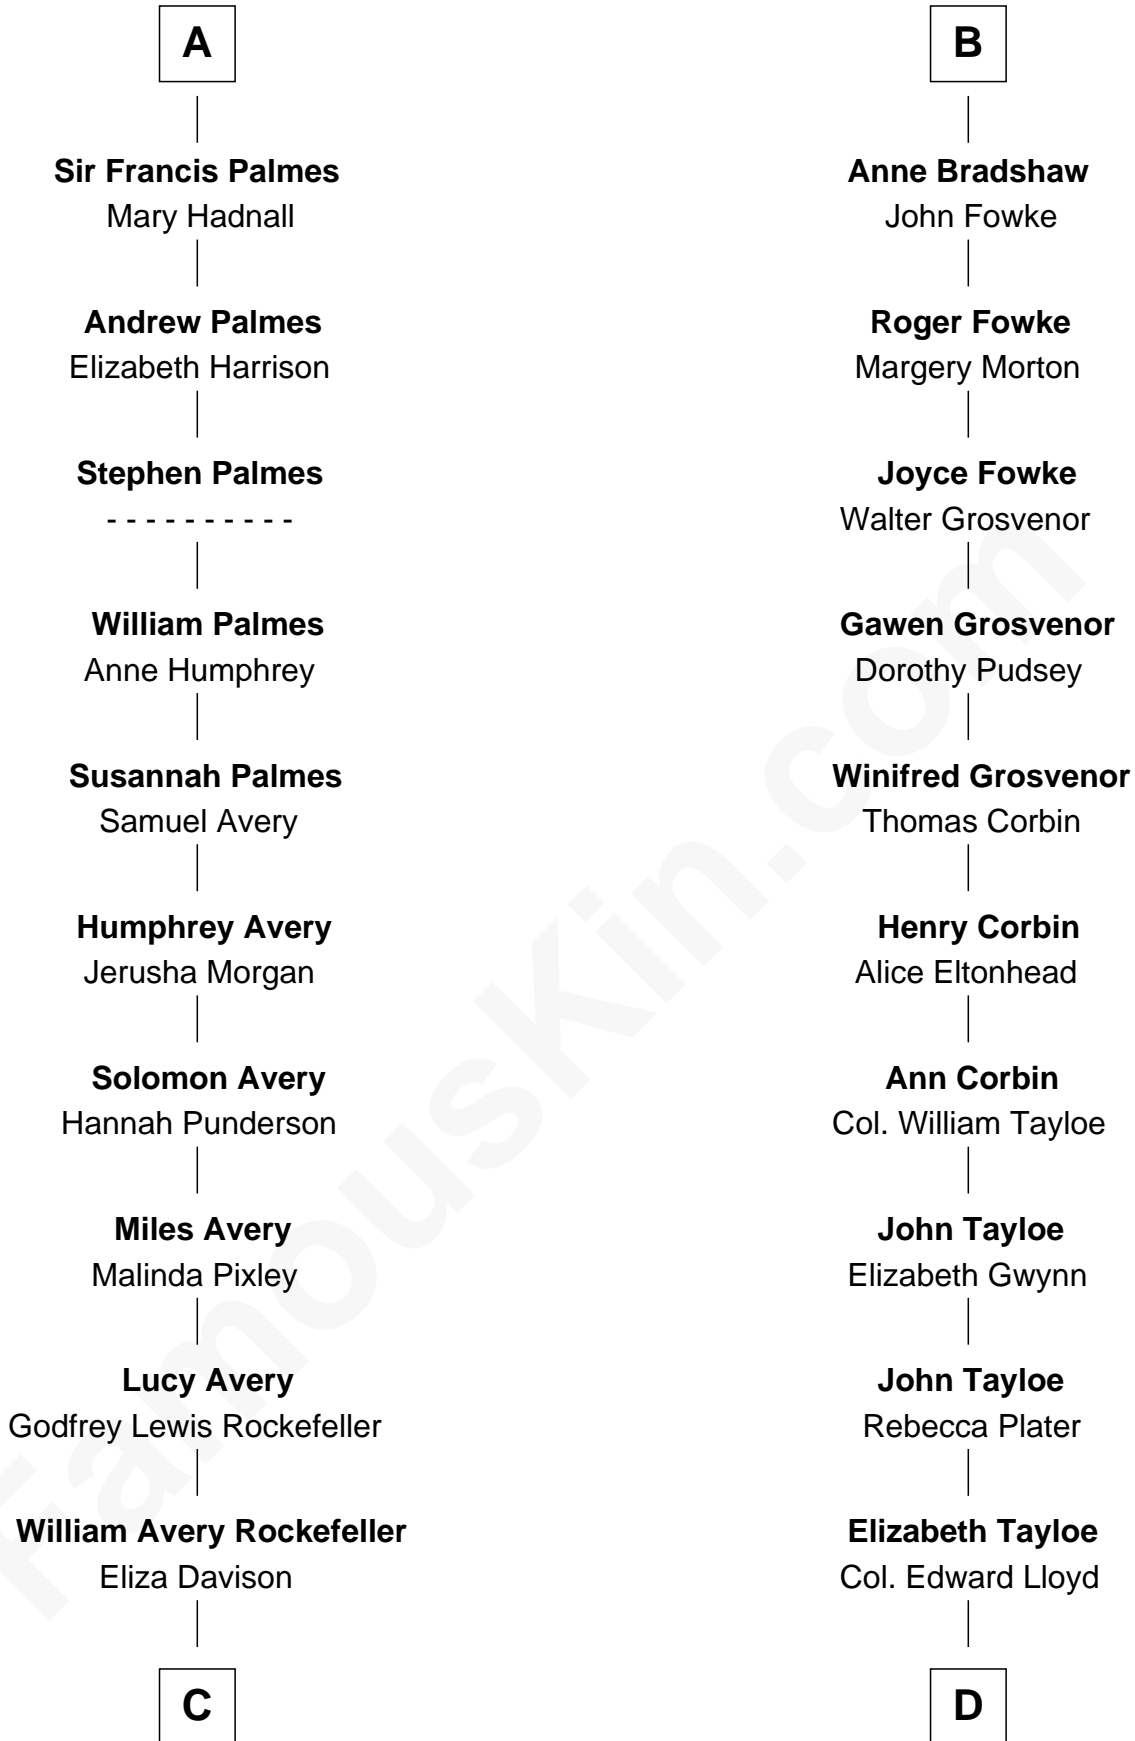

FamousKin.com Relationship Chart of

Nelson Rockefeller
41st U.S. Vice-President

19th cousin of

Henry Lloyd
40th Governor of Maryland

John de Welles
Maud de Roos

Anne de Welles
James Butler

James Butler
Joan Beauchamp

Elizabeth Butler
John Talbot

Ann Talbot
Sir Henry Vernon

Elizabeth Vernon
Sir Robert Corbet

Sir Roger Corbet
Anne Windsor

Margaret Corbet
Sir Francis Palmes

A

Margery de Welles
Stephen le Scrope

Maude le Scrope
Sir Baldwin Freville

Joyce Freville
Sir Roger Aston

Sir Robert Aston
Isabel Brereton

John Aston
Elizabeth Delves

Margaret Aston
John Kinnersley

Isabel Kinnersley
John Bradshaw

B

C

John Davison Rockefeller

Laura Celestia Spelman

John Davison Rockefeller

Abby Greene Aldrich

Nelson Rockefeller

41st U.S. Vice-President

D

Col. Edward Lloyd

Sally Scott Murray