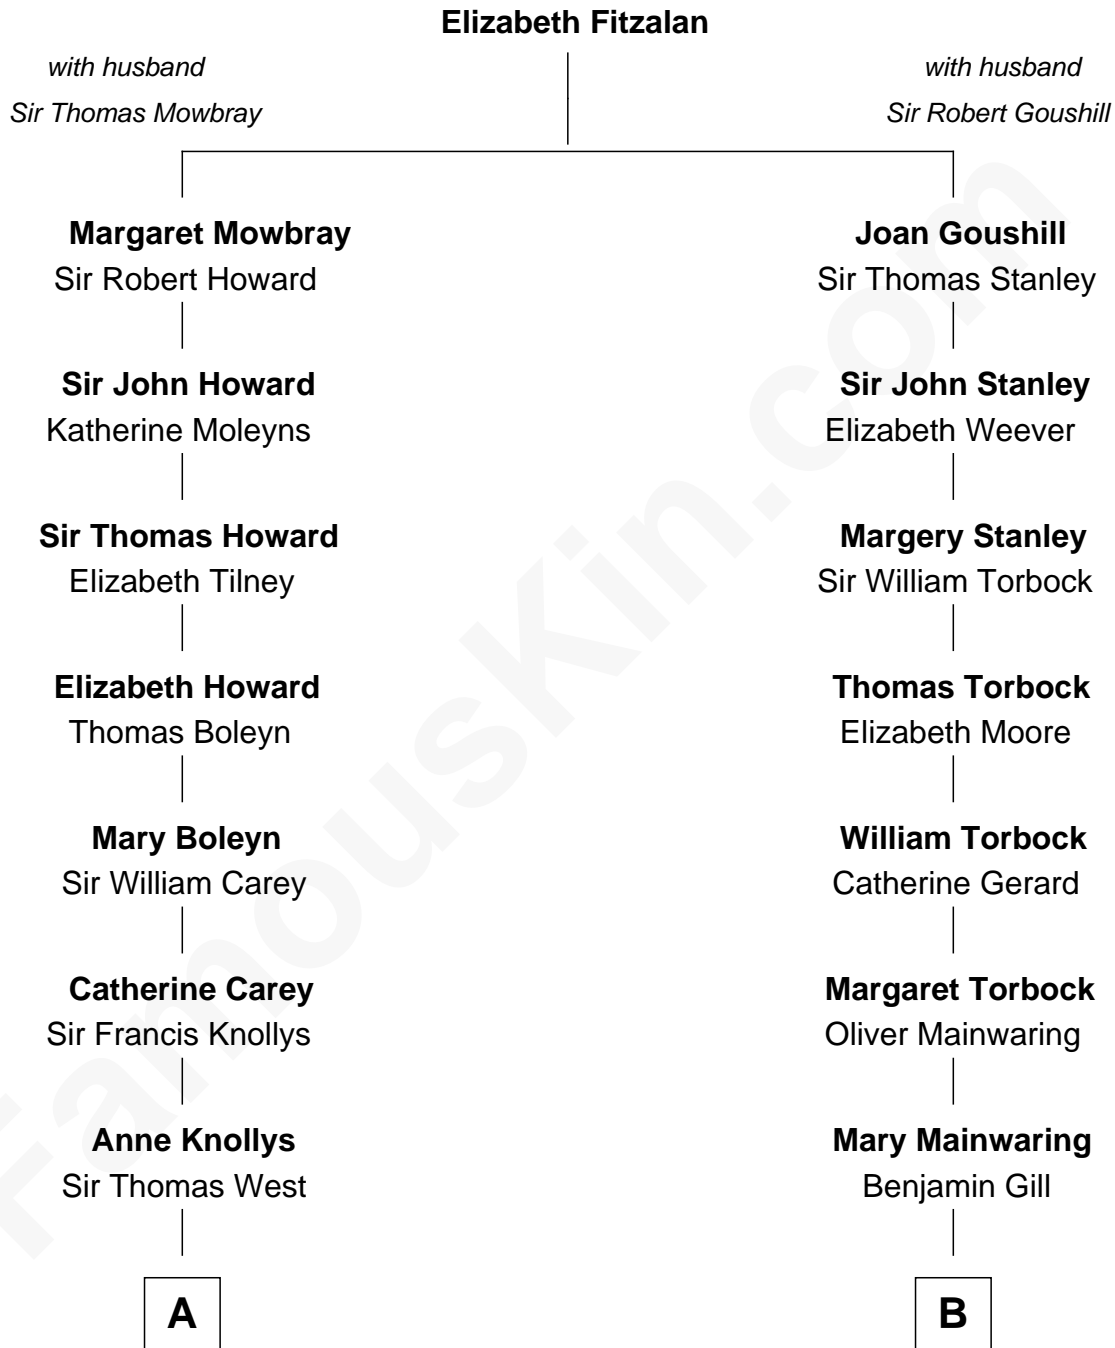

FamousKin.com Relationship Chart of

Nelson Rockefeller

41st U.S. Vice-President

14th cousin 4 times removed of

Henry Lloyd

40th Governor of Maryland

C

—
John Davison Rockefeller

Abby Greene Aldrich

—
Nelson Rockefeller

41st U.S. Vice-President

FamousKin.com