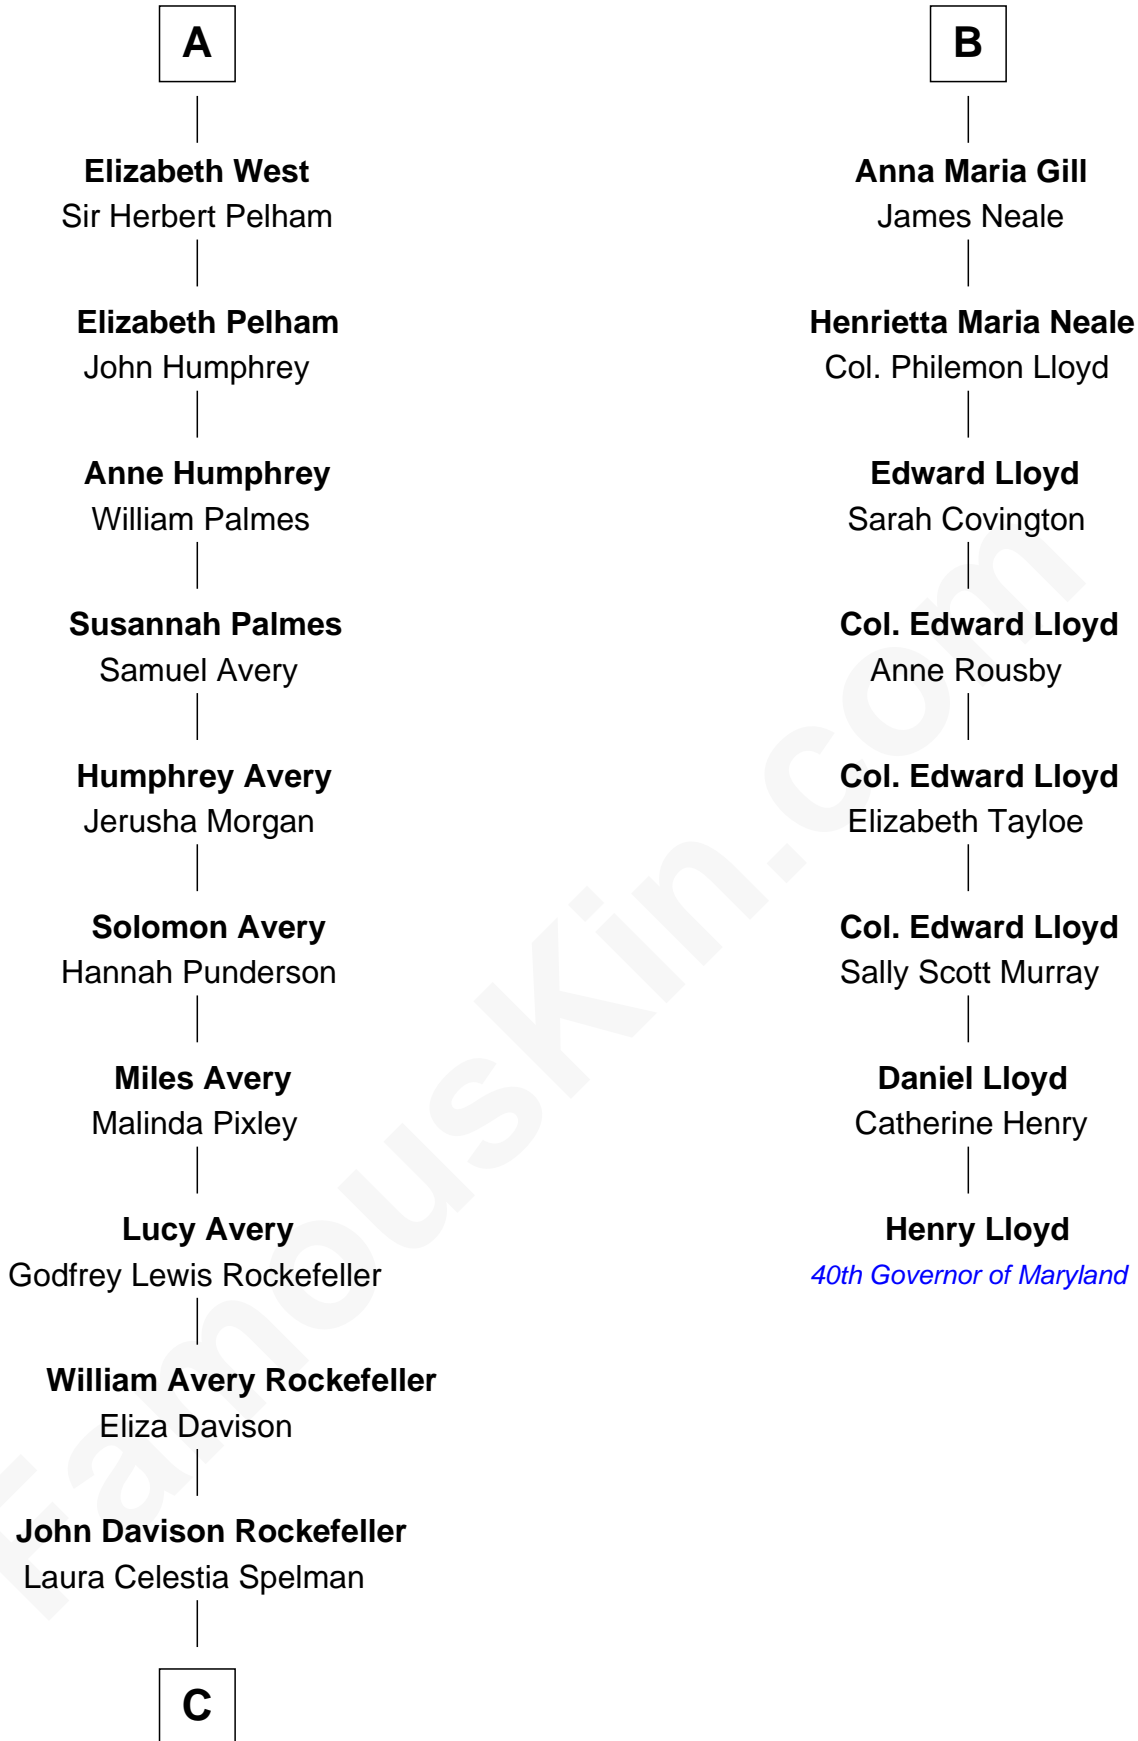

FamousKin.com Relationship Chart of

Nelson Rockefeller

41st U.S. Vice-President

14th cousin 4 times removed of

Henry Lloyd

40th Governor of Maryland

C

—
John Davison Rockefeller

Abby Greene Aldrich

—
Nelson Rockefeller

41st U.S. Vice-President

FamousKin.com