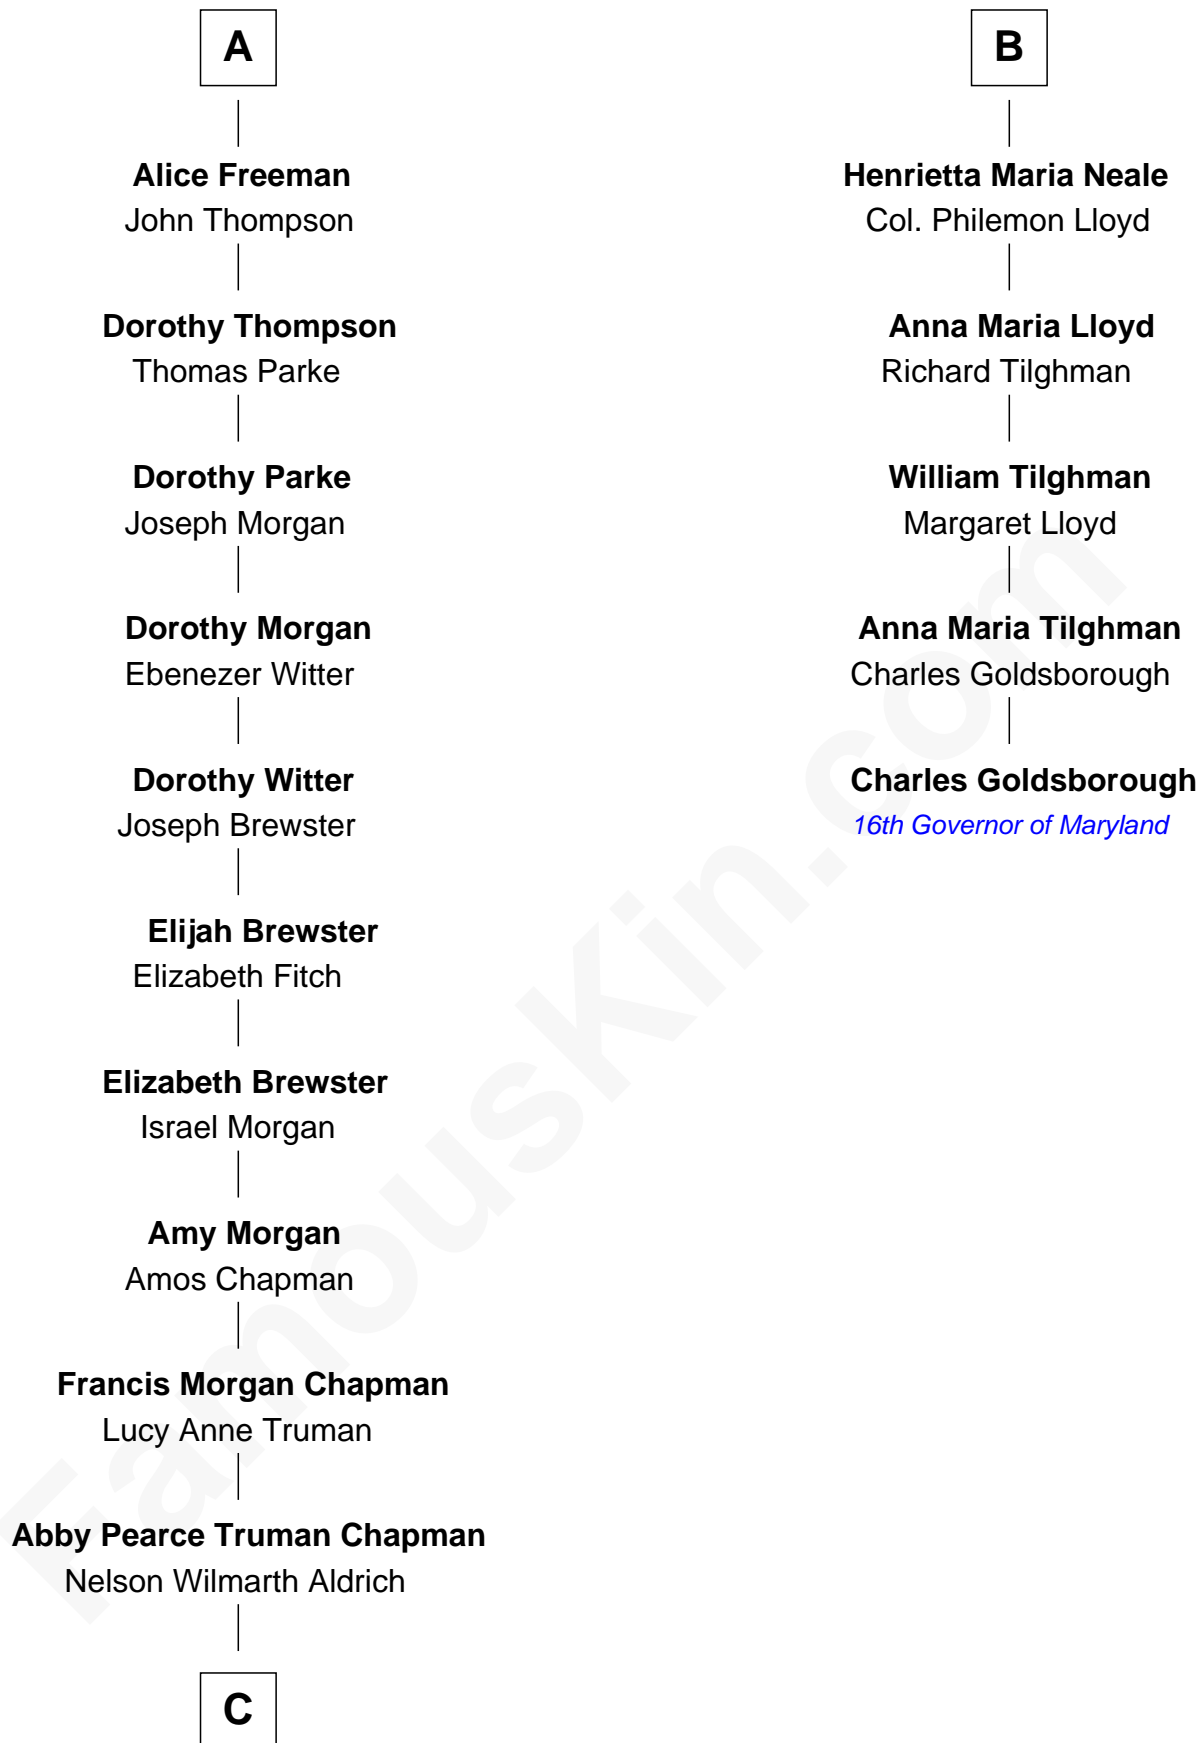

FamousKin.com Relationship Chart of

Nelson Rockefeller

41st U.S. Vice-President

11th cousin 7 times removed of

Charles Goldsborough

16th Governor of Maryland

Sir John Throckmorton

Eleanor Spinney

Agnes Throckmorton

Thomas Winslow

Agnes Winslow

John Giffard

Thomas Giffard

Joan Langston

Amy Giffard

Richard Samwell

Susanna Samwell

Peter Edwards

Edward Edwards

Ursula Coles

Margaret Edwards

Henry Freeman

A

Sir Thomas Throckmorton

Grace Butler

Raphael Neale

Jane Baker

James Neale

Anna Maria Gill

B

C

Abby Greene Aldrich
John Davison Rockefeller