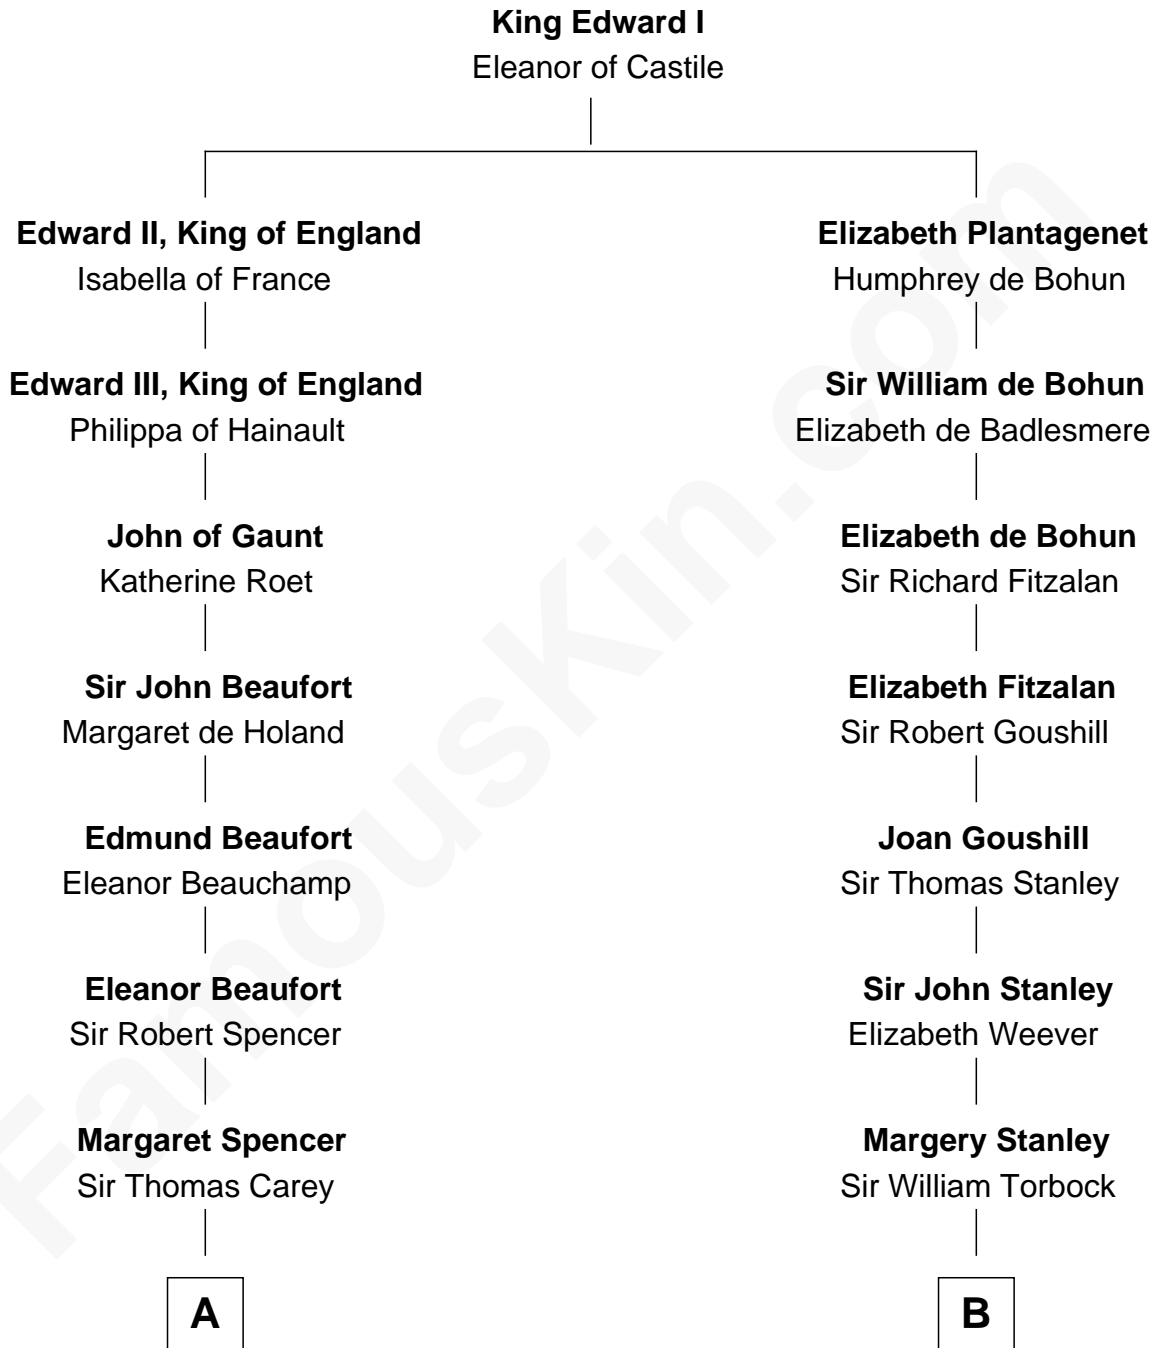

FamousKin.com Relationship Chart of

Nelson Rockefeller

41st U.S. Vice-President

16th cousin 5 times removed of

Charles Goldsborough

16th Governor of Maryland

C

—
Lucy Avery

Godfrey Lewis Rockefeller

—
William Avery Rockefeller

Eliza Davison

—
John Davison Rockefeller

Laura Celestia Spelman

—
John Davison Rockefeller

Abby Greene Aldrich

—
Nelson Rockefeller

41st U.S. Vice-President

FamousKin.com