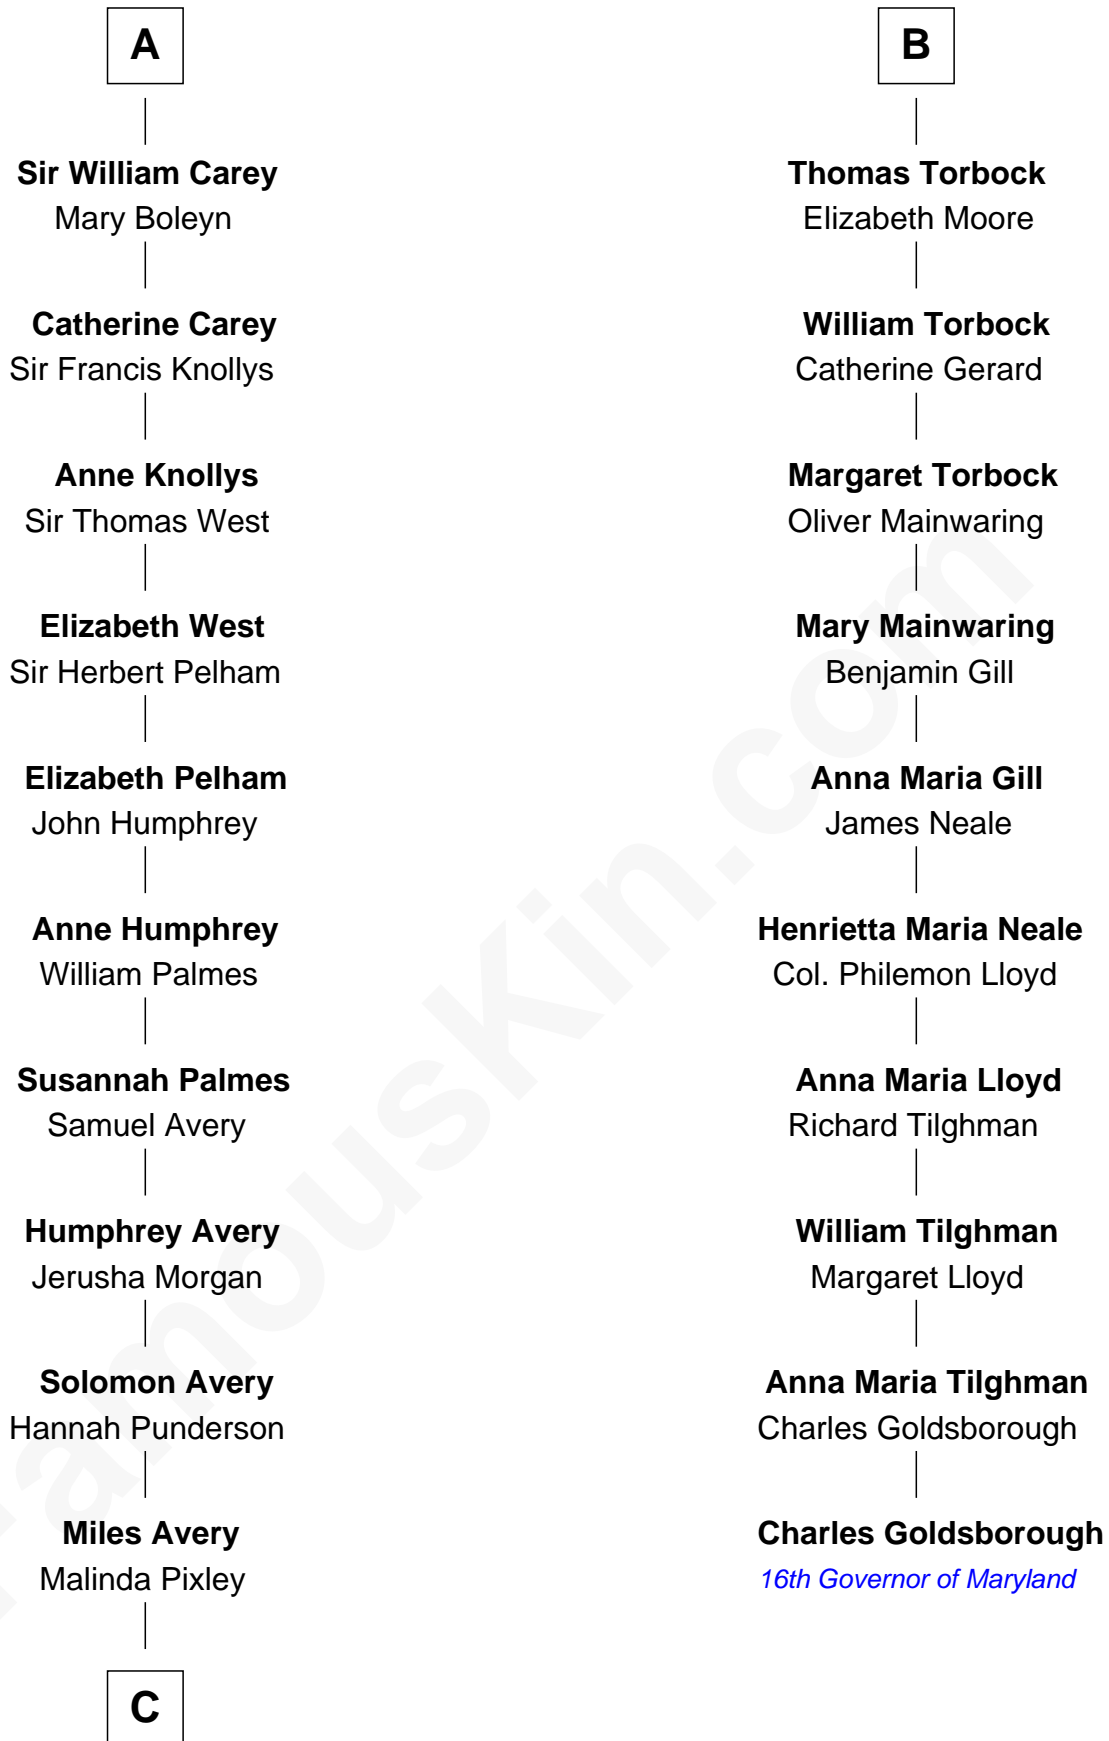

FamousKin.com Relationship Chart of

Nelson Rockefeller

41st U.S. Vice-President

16th cousin 5 times removed of

Charles Goldsborough

16th Governor of Maryland

C

—
Lucy Avery

Godfrey Lewis Rockefeller

—
William Avery Rockefeller

Eliza Davison

—
John Davison Rockefeller

Laura Celestia Spelman

—
John Davison Rockefeller

Abby Greene Aldrich

—
Nelson Rockefeller

41st U.S. Vice-President

FamousKin.com