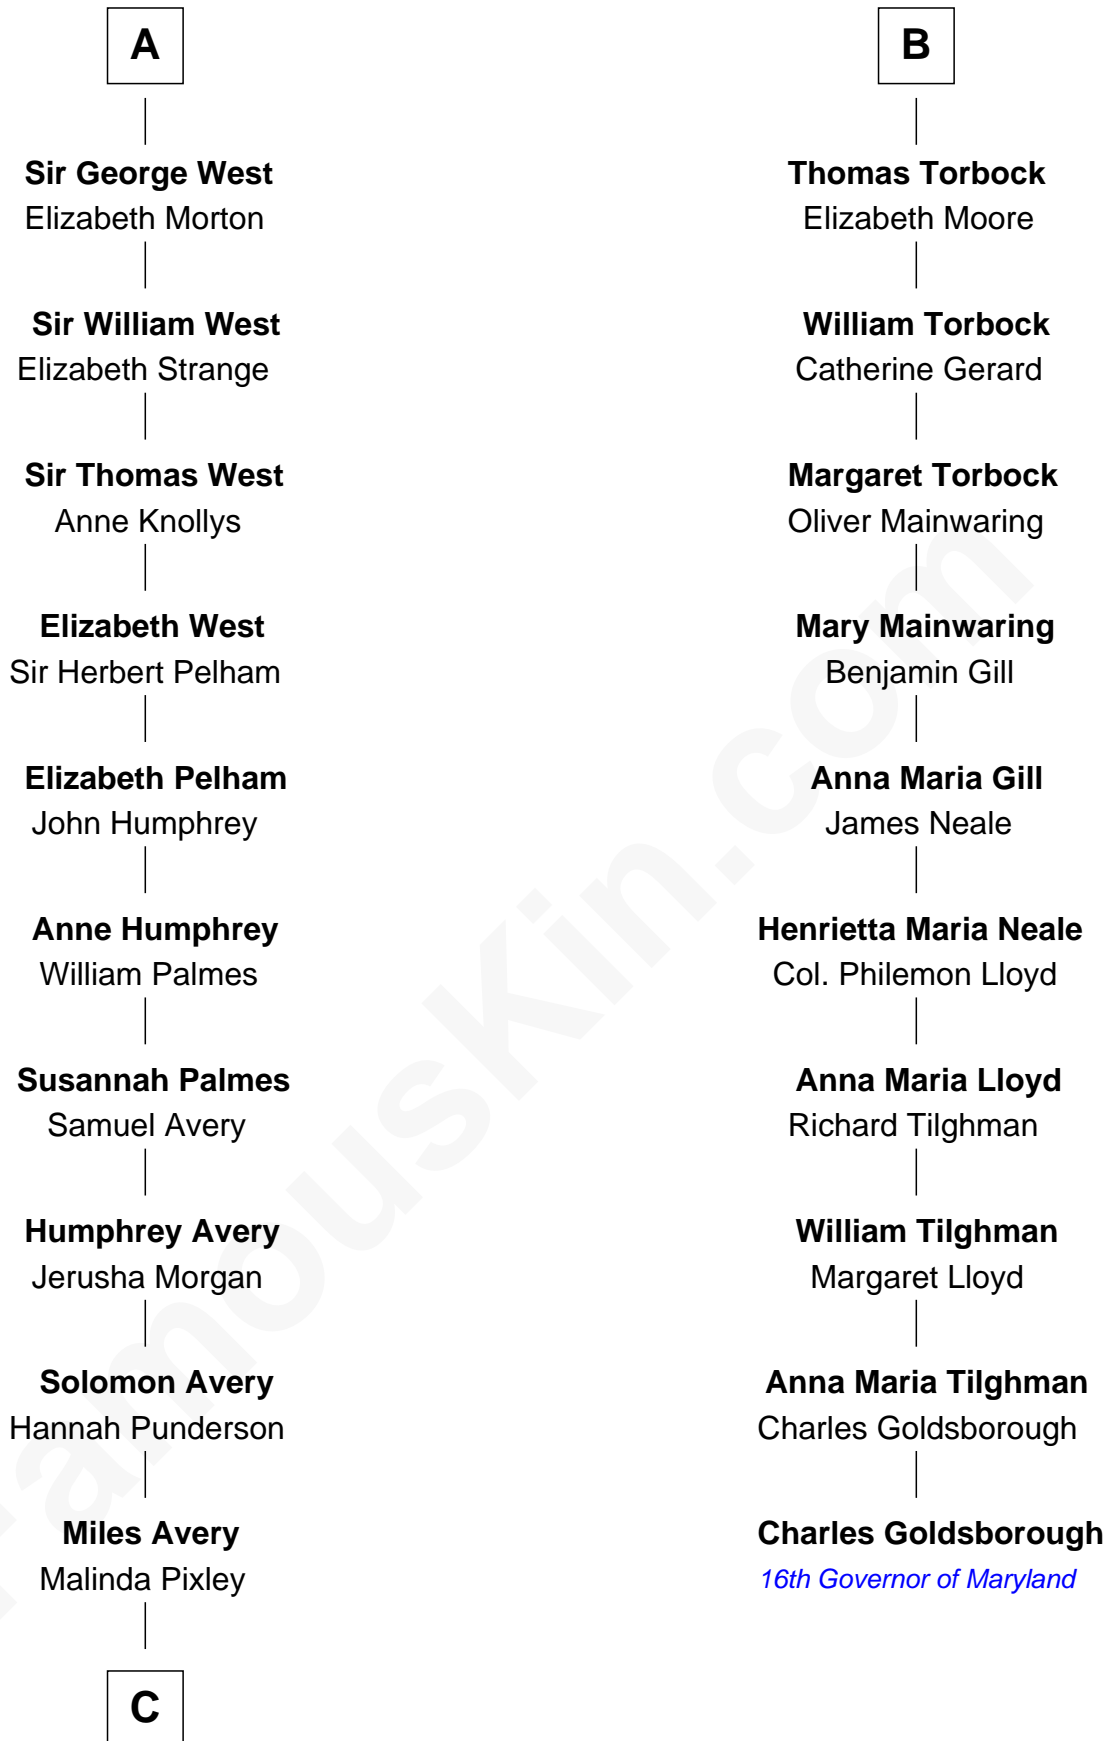

FamousKin.com

Relationship Chart of

Nelson Rockefeller

41st U.S. Vice-President

16th cousin 5 times removed of

Charles Goldsborough

16th Governor of Maryland

Sir Patrick de Chaworth

Isabella de Beauchamp

Maud de Chaworth

Henry Plantagenet

Joan of Lancaster

John de Mowbray

Eleanor Mowbray

Roger de la Warre

Joan de la Warre

Sir Thomas West

Sir Reynold West

Margaret Thorley

Sir Richard West

Katherine Hungerford

Sir Thomas West

Eleanor Copley

A

Joan Goushill

Sir Thomas Stanley

Sir John Stanley

Elizabeth Weever

Margery Stanley

Sir William Torbock

B

C