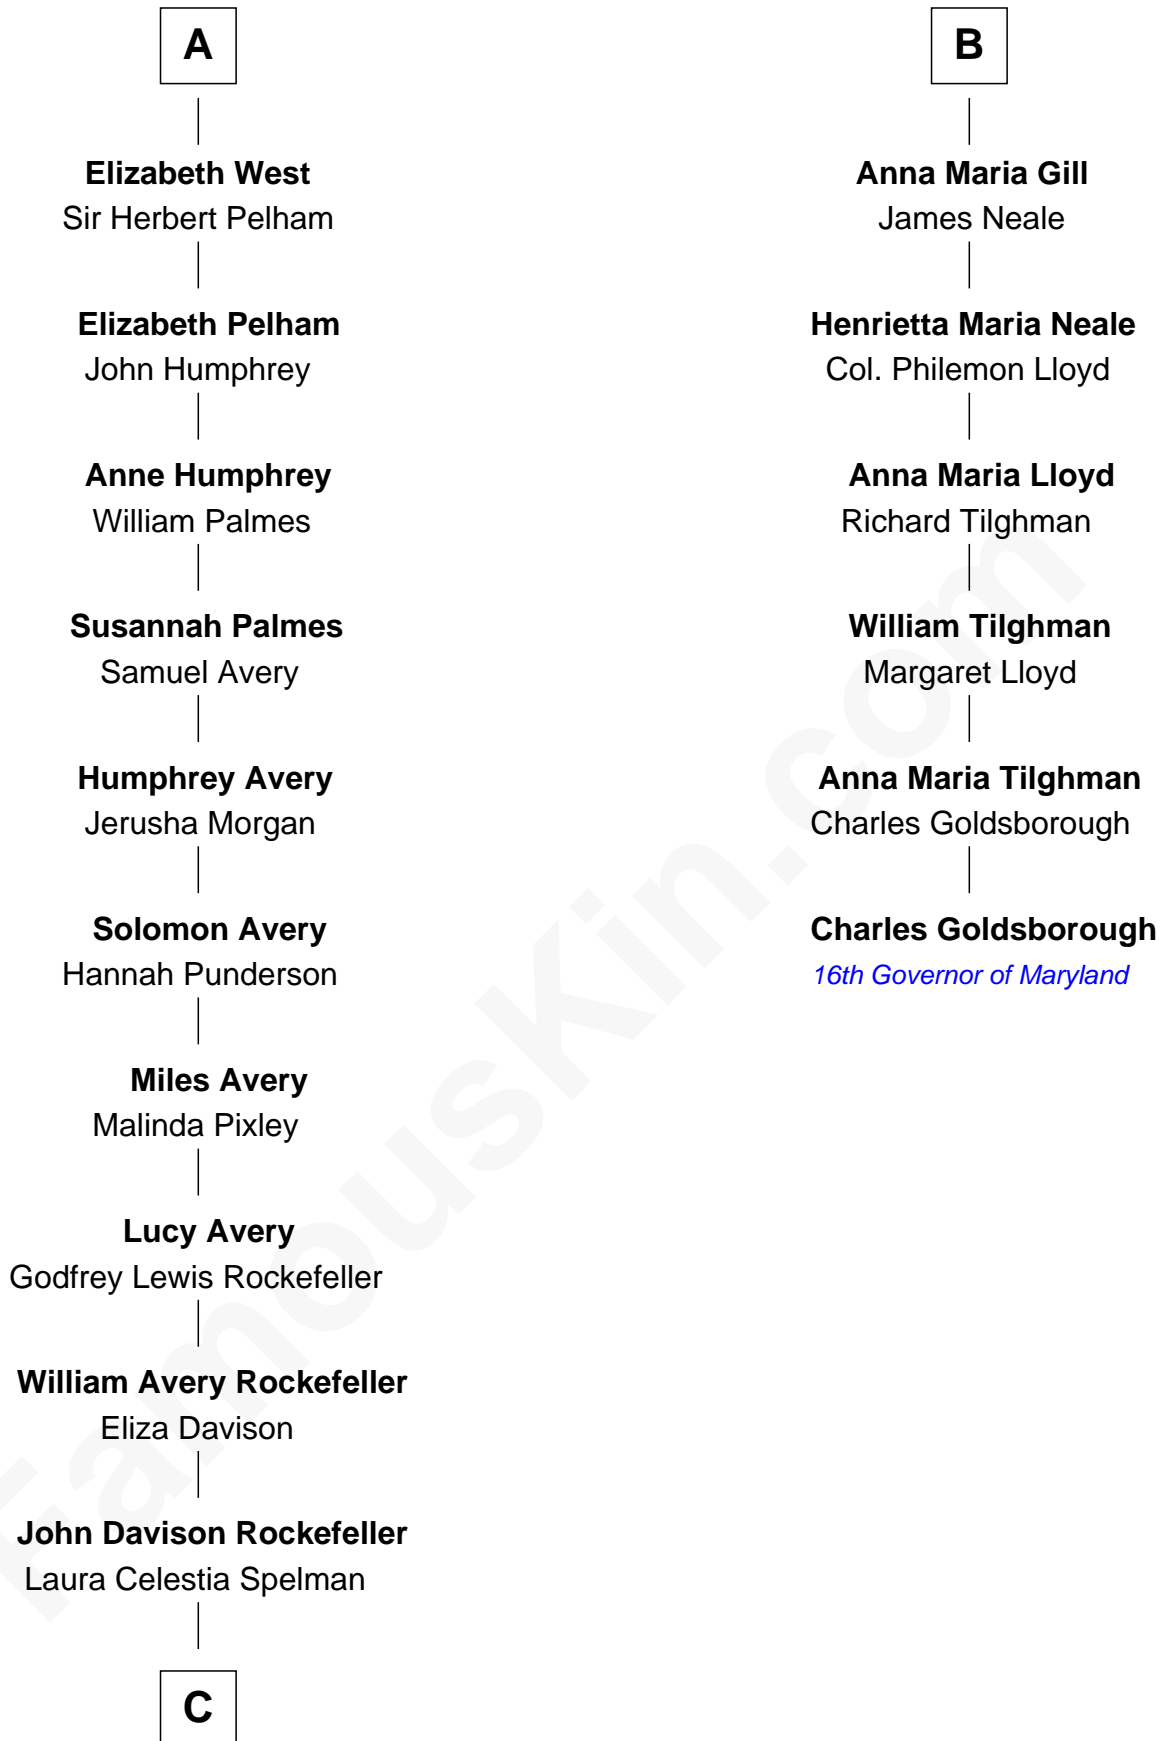

FamousKin.com Relationship Chart of

Nelson Rockefeller

41st U.S. Vice-President

12th cousin 6 times removed of

Charles Goldsborough

16th Governor of Maryland

Elizabeth Fitzalan

with husband
Sir Thomas Mowbray

Joan Goushill

Sir Thomas Stanley

Sir John Stanley

Elizabeth Weever

Margery Stanley

Sir William Torbock

Thomas Torbock

Elizabeth Moore

William Torbock

Catherine Gerard

Margaret Torbock

Oliver Mainwaring

Mary Mainwaring

Benjamin Gill

B

C

John Davison Rockefeller

Abby Greene Aldrich

Nelson Rockefeller

41st U.S. Vice-President

FamousKin.com