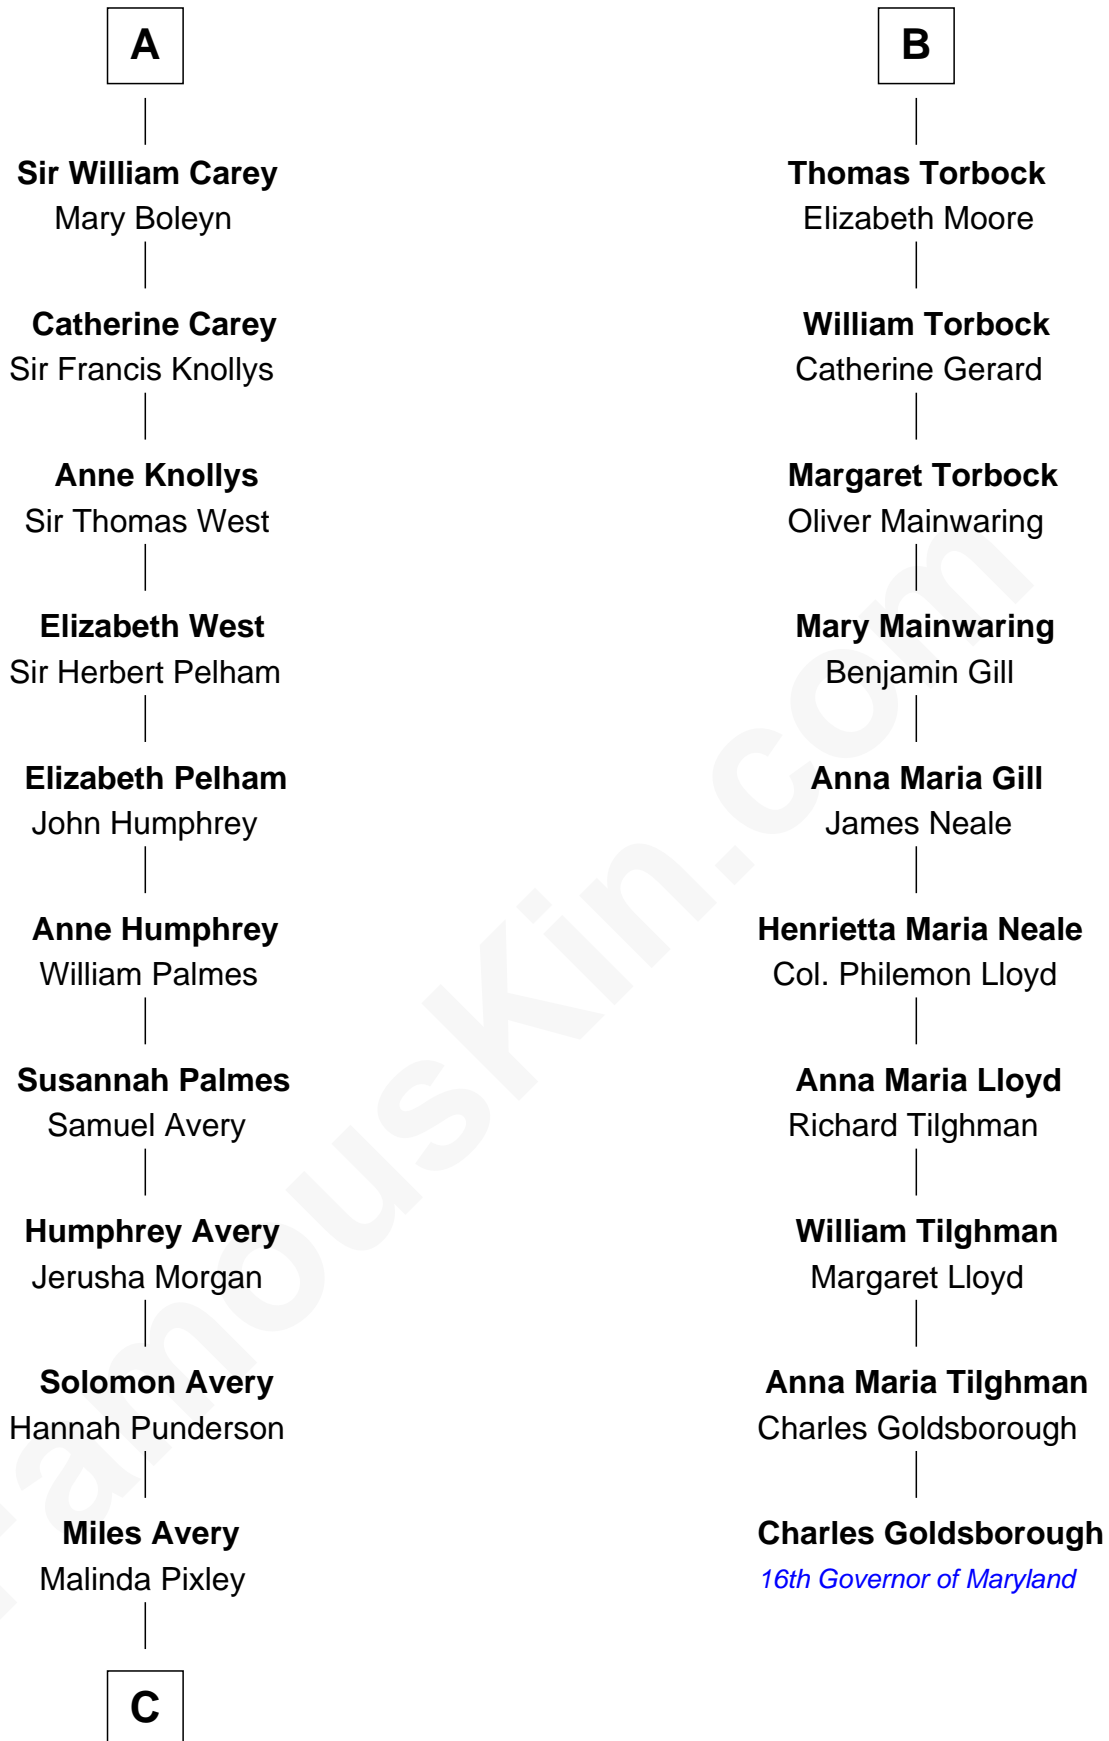

FamousKin.com Relationship Chart of

Nelson Rockefeller

41st U.S. Vice-President

16th cousin 5 times removed of

Charles Goldsborough

16th Governor of Maryland

Richard Fitzalan

Alice de Saluzzo

C

—
Lucy Avery

Godfrey Lewis Rockefeller

—
William Avery Rockefeller

Eliza Davison

—
John Davison Rockefeller

Laura Celestia Spelman

—
John Davison Rockefeller

Abby Greene Aldrich

—
Nelson Rockefeller

41st U.S. Vice-President

FamousKin.com