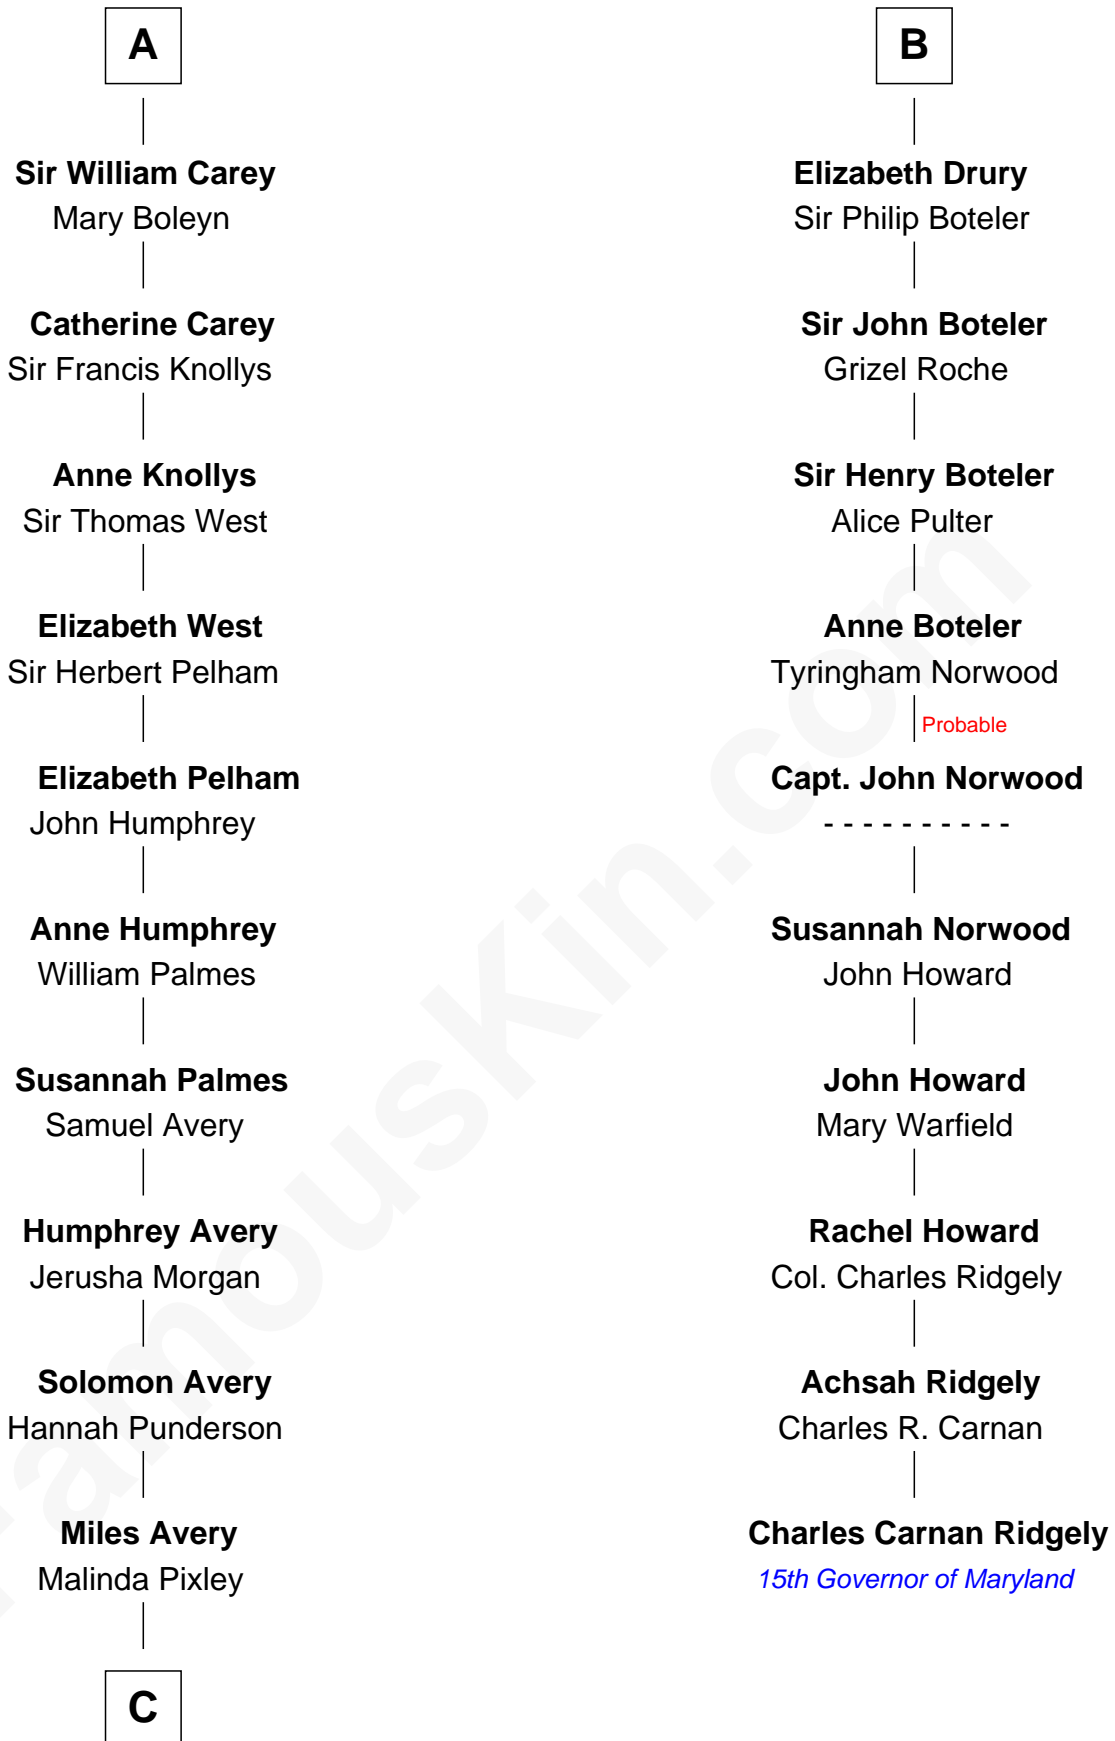

FamousKin.com Relationship Chart of

Nelson Rockefeller

41st U.S. Vice-President

16th cousin 5 times removed of

Charles Carnan Ridgely

15th Governor of Maryland

Sir Gilbert de Clare

Joan of Acre

C

—
Lucy Avery

Godfrey Lewis Rockefeller

—
William Avery Rockefeller

Eliza Davison

—
John Davison Rockefeller

Laura Celestia Spelman

—
John Davison Rockefeller

Abby Greene Aldrich

—
Nelson Rockefeller

41st U.S. Vice-President

FamousKin.com