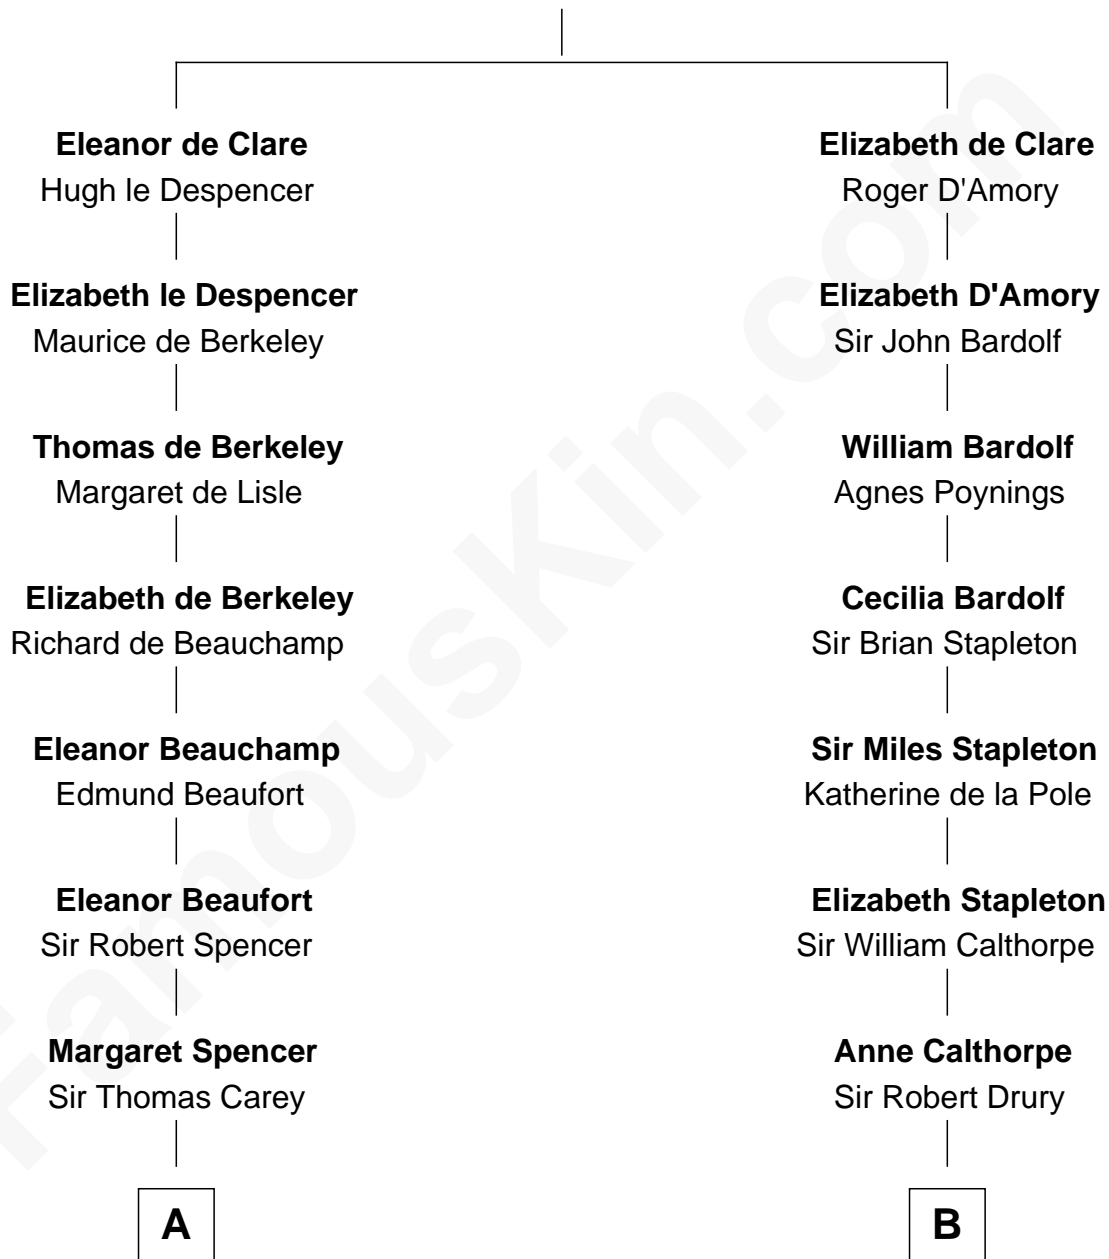

FamousKin.com Relationship Chart of

Nelson Rockefeller

41st U.S. Vice-President

16th cousin 5 times removed of

Charles Carnan Ridgely

15th Governor of Maryland

Sir Gilbert de Clare

Joan of Acre

C

—
Lucy Avery

Godfrey Lewis Rockefeller

—
William Avery Rockefeller

Eliza Davison

—
John Davison Rockefeller

Laura Celestia Spelman

—
John Davison Rockefeller

Abby Greene Aldrich

—
Nelson Rockefeller

41st U.S. Vice-President

FamousKin.com