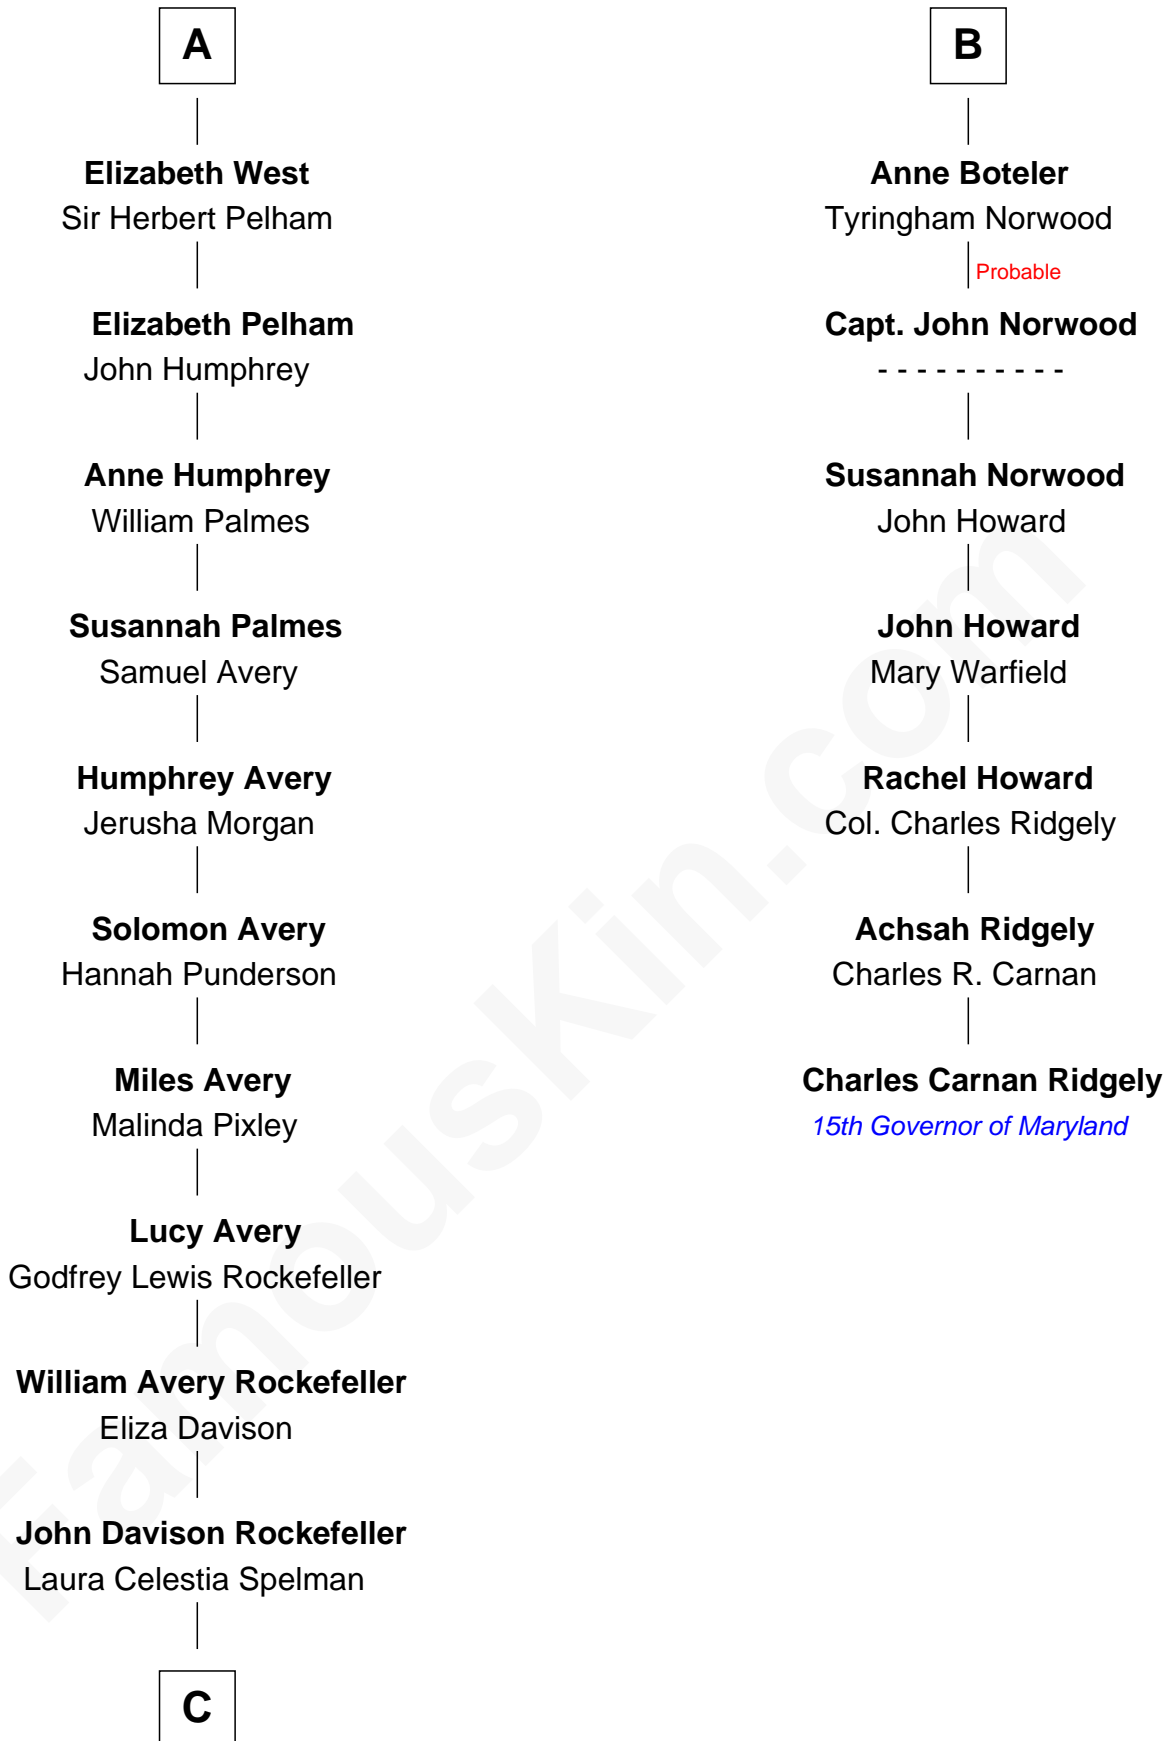

# FamousKin.com Relationship Chart of

**Nelson Rockefeller**

*41st U.S. Vice-President*

13th cousin 5 times removed of

**Charles Carnan Ridgely**

*15th Governor of Maryland*

**Sir Michael de la Pole**

Katherine Wingfield

C

John Davison Rockefeller

Abby Greene Aldrich

Nelson Rockefeller

*41st U.S. Vice-President*

FamousKin.com