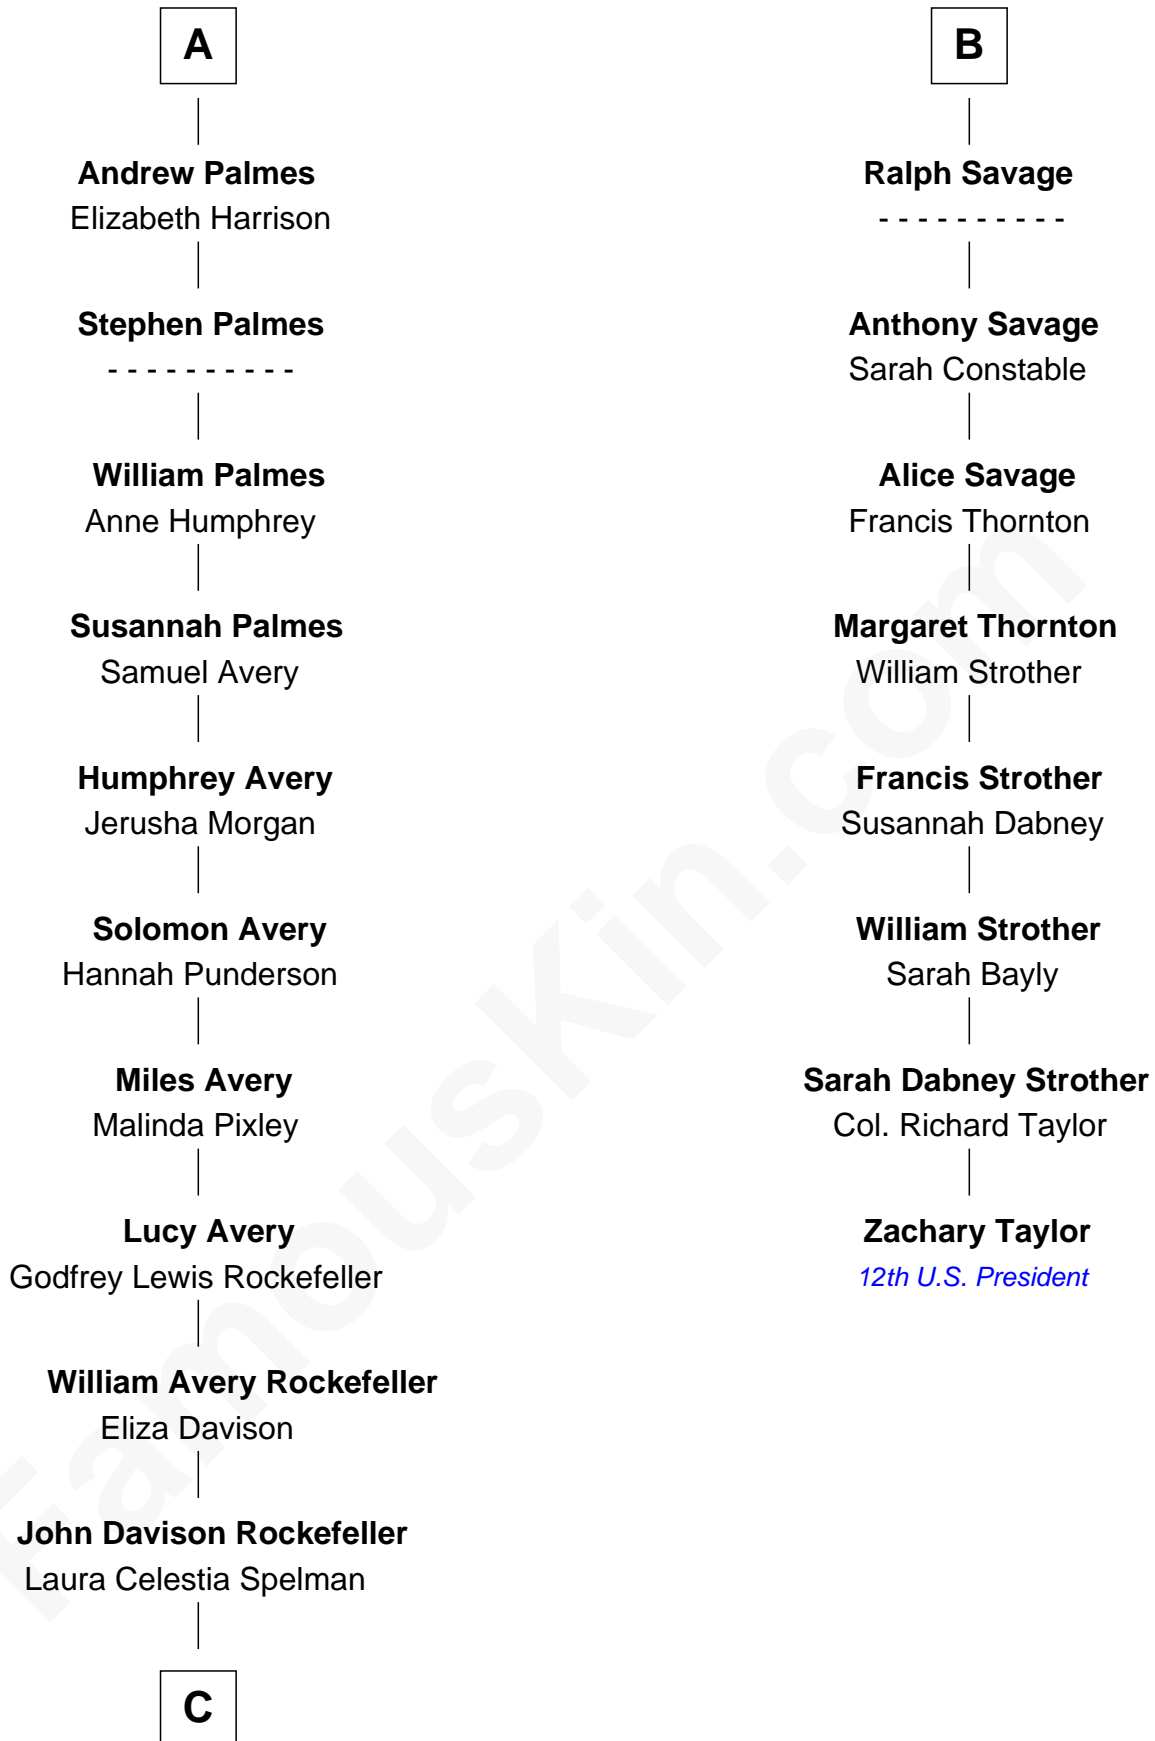

FamousKin.com
Relationship Chart of
Nelson Rockefeller
41st U.S. Vice-President

14th cousin 4 times removed of
Zachary Taylor
12th U.S. President

C

John Davison Rockefeller

Abby Greene Aldrich

Nelson Rockefeller

41st U.S. Vice-President

FamousKin.com