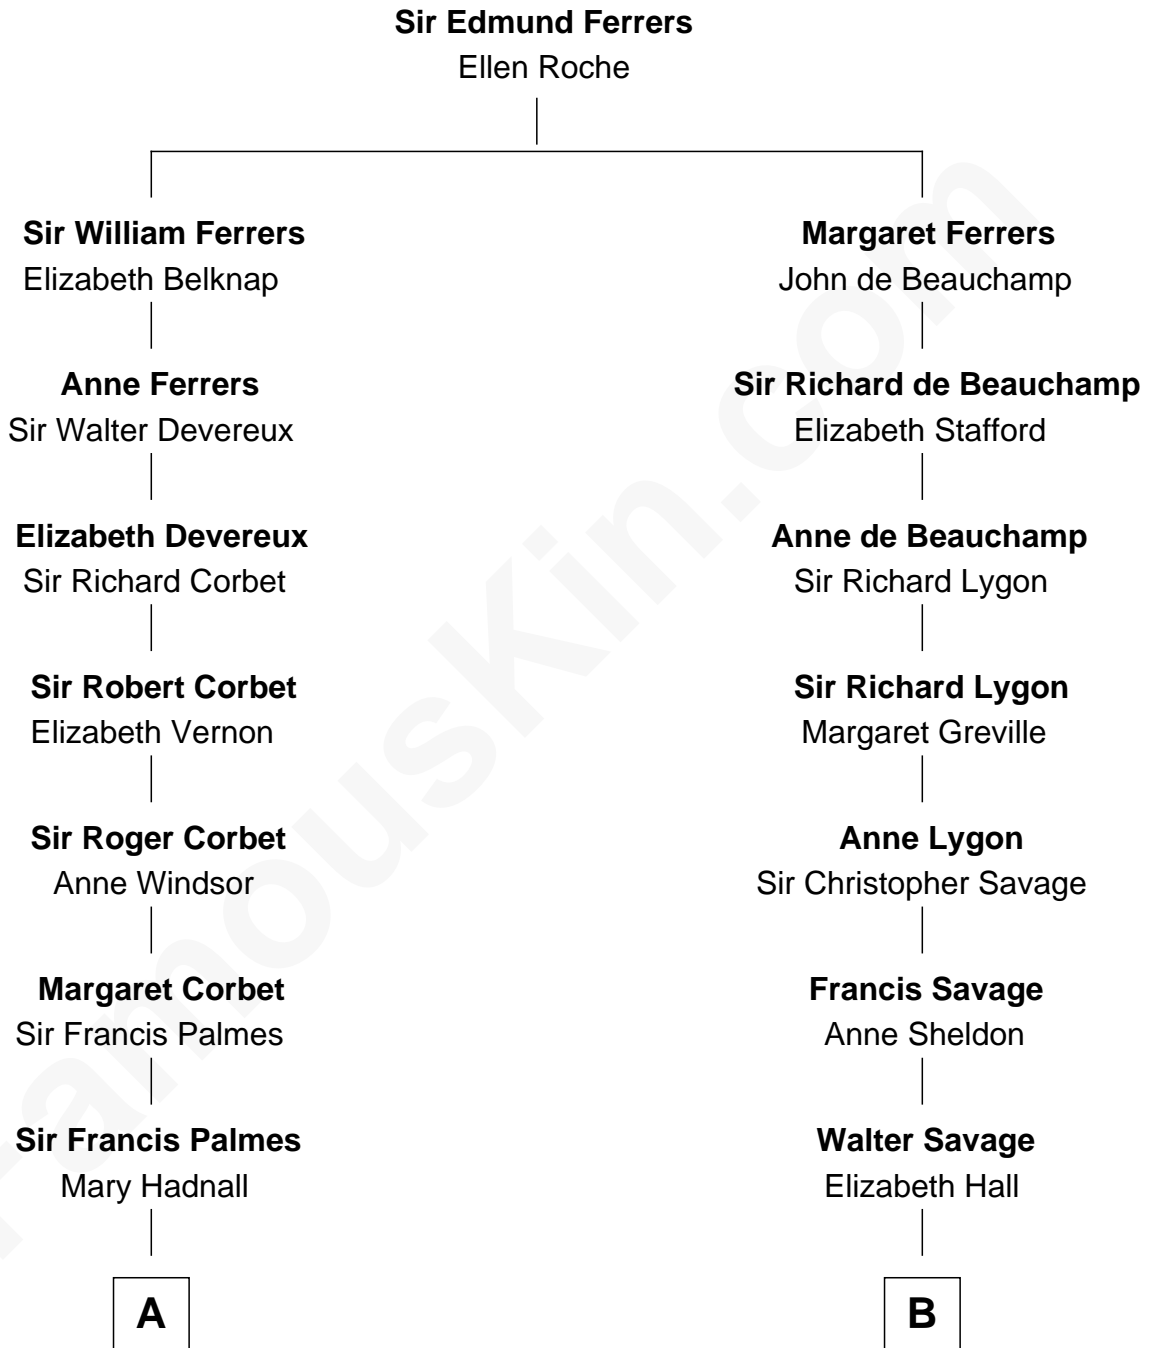

FamousKin.com
Relationship Chart of
Nelson Rockefeller
41st U.S. Vice-President

14th cousin 4 times removed of
Zachary Taylor
12th U.S. President

C

John Davison Rockefeller

Abby Greene Aldrich

Nelson Rockefeller

41st U.S. Vice-President

FamousKin.com