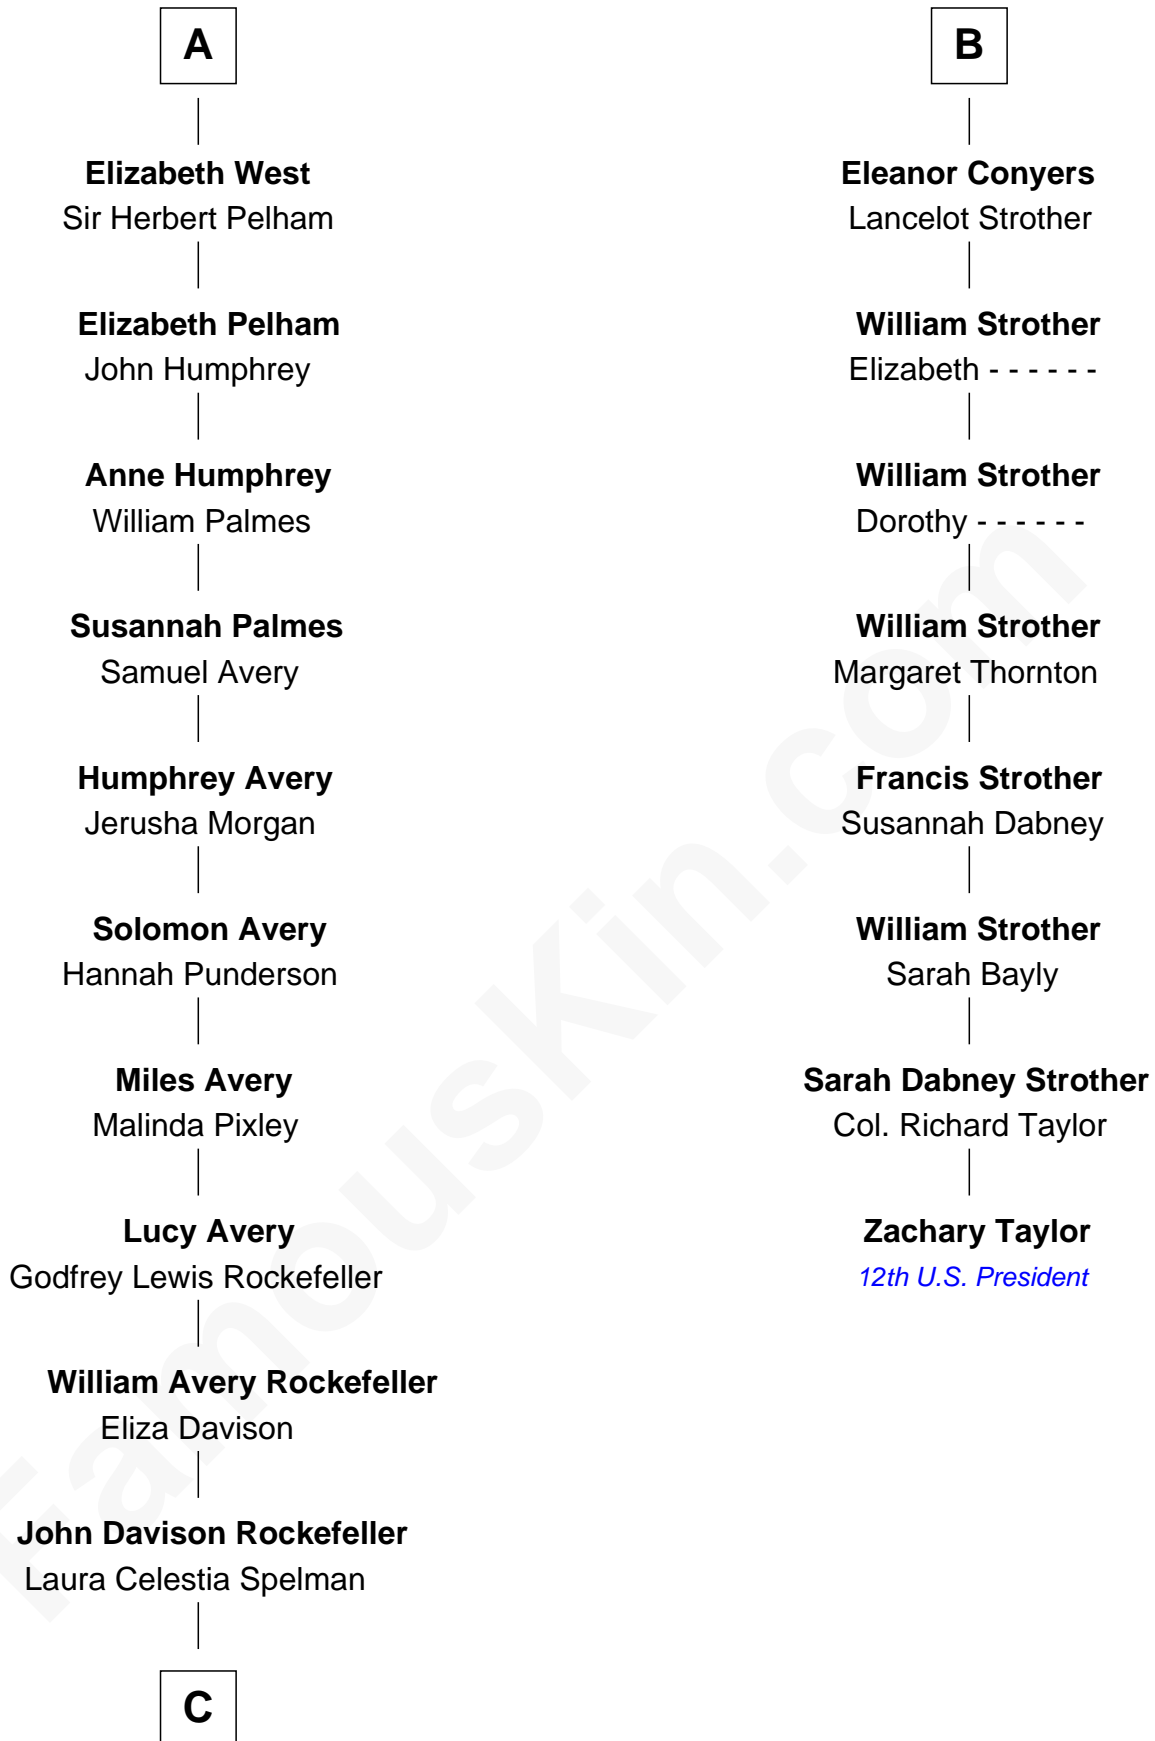

FamousKin.com
Relationship Chart of
Nelson Rockefeller
41st U.S. Vice-President

14th cousin 4 times removed of
Zachary Taylor
12th U.S. President

John of Gaunt
 Katherine Roet

Sir John Beaufort
 Margaret de Holand

Edmund Beaufort
 Eleanor Beauchamp

Eleanor Beaufort
 Sir Robert Spencer

Margaret Spencer
 Sir Thomas Carey

Sir William Carey
 Mary Boleyn

Catherine Carey
 Sir Francis Knollys

Anne Knollys
 Sir Thomas West

A

Joan Beaufort
 Sir Ralph Neville

George Neville
 Elizabeth Beauchamp

Sir Henry Neville
 Joan Bouchier

Sir Richard Neville
 Anne Stafford

Dorothy Neville
 Sir John Dawney

Anne Dawney
 Sir George Conyers

Sir John Conyers
 Agnes Bowes

B

C

John Davison Rockefeller

Abby Greene Aldrich

Nelson Rockefeller

41st U.S. Vice-President

FamousKin.com