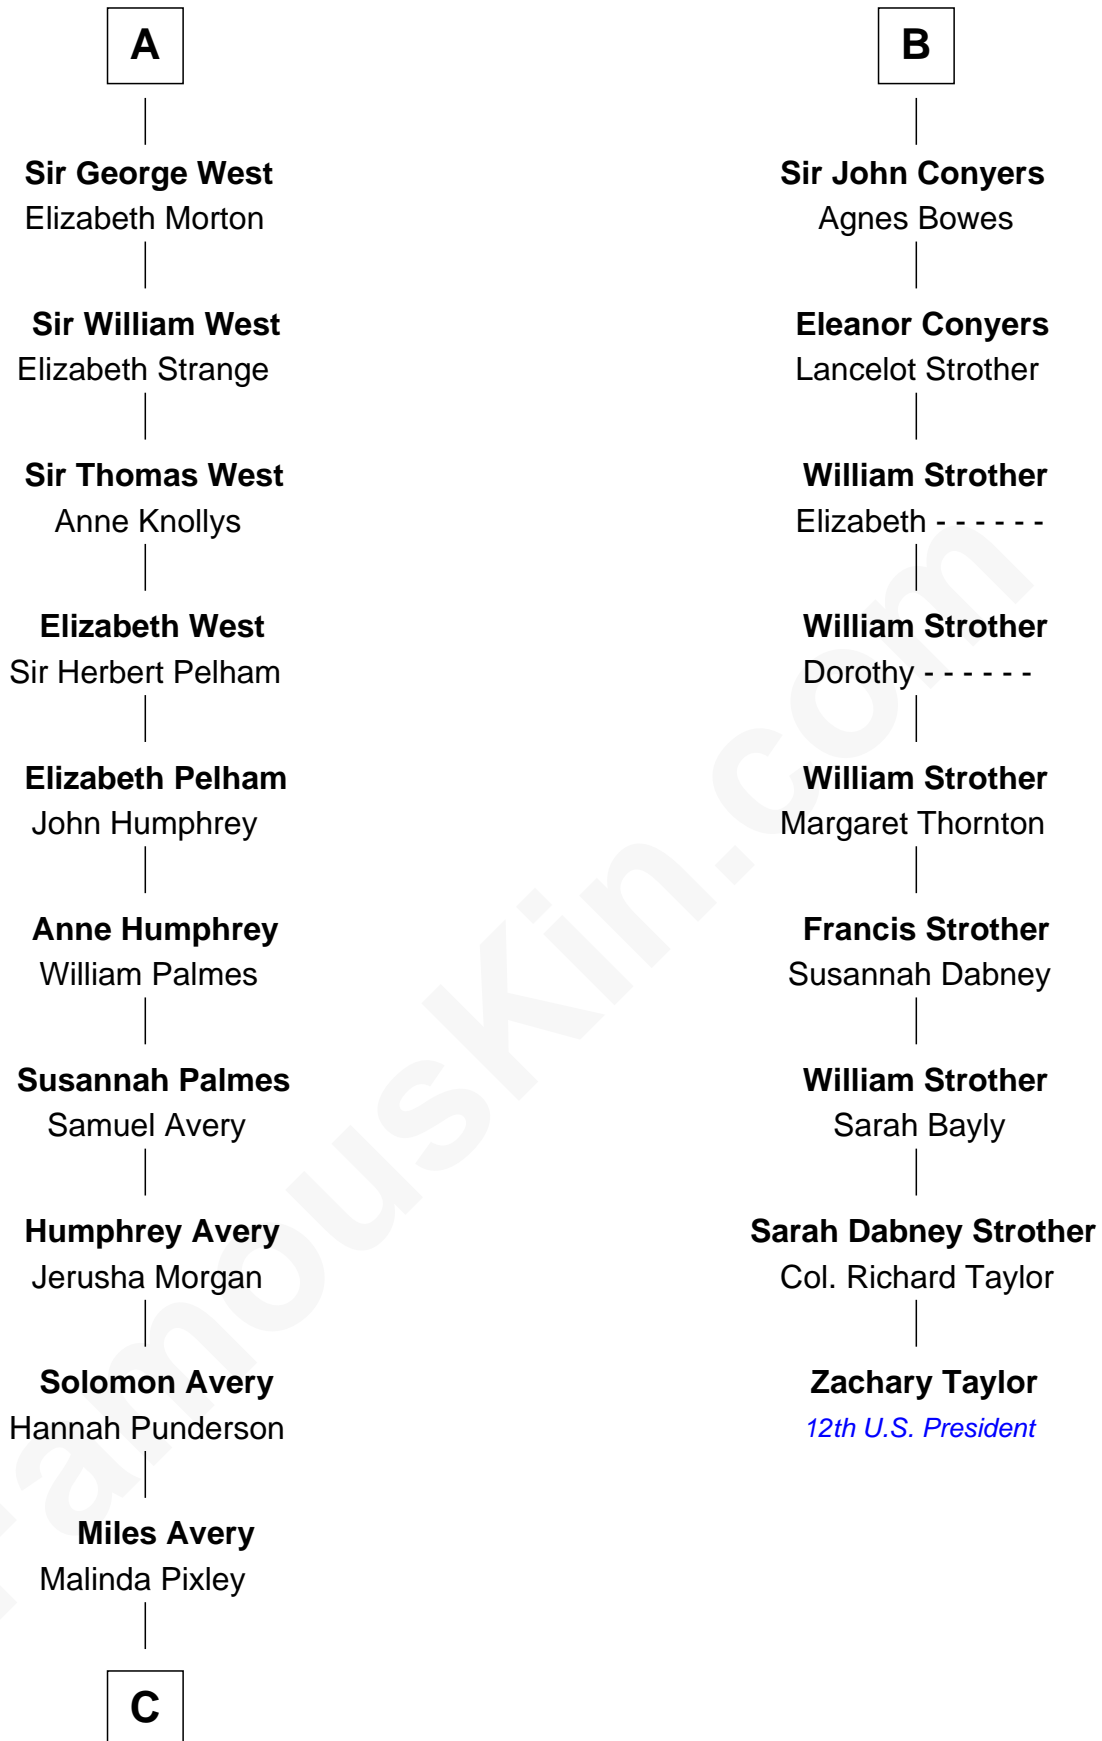

FamousKin.com
Relationship Chart of
Nelson Rockefeller
41st U.S. Vice-President

15th cousin 6 times removed of
Zachary Taylor
12th U.S. President

C

—
Lucy Avery

Godfrey Lewis Rockefeller

—
William Avery Rockefeller

Eliza Davison

—
John Davison Rockefeller

Laura Celestia Spelman

—
John Davison Rockefeller

Abby Greene Aldrich

—
Nelson Rockefeller

41st U.S. Vice-President