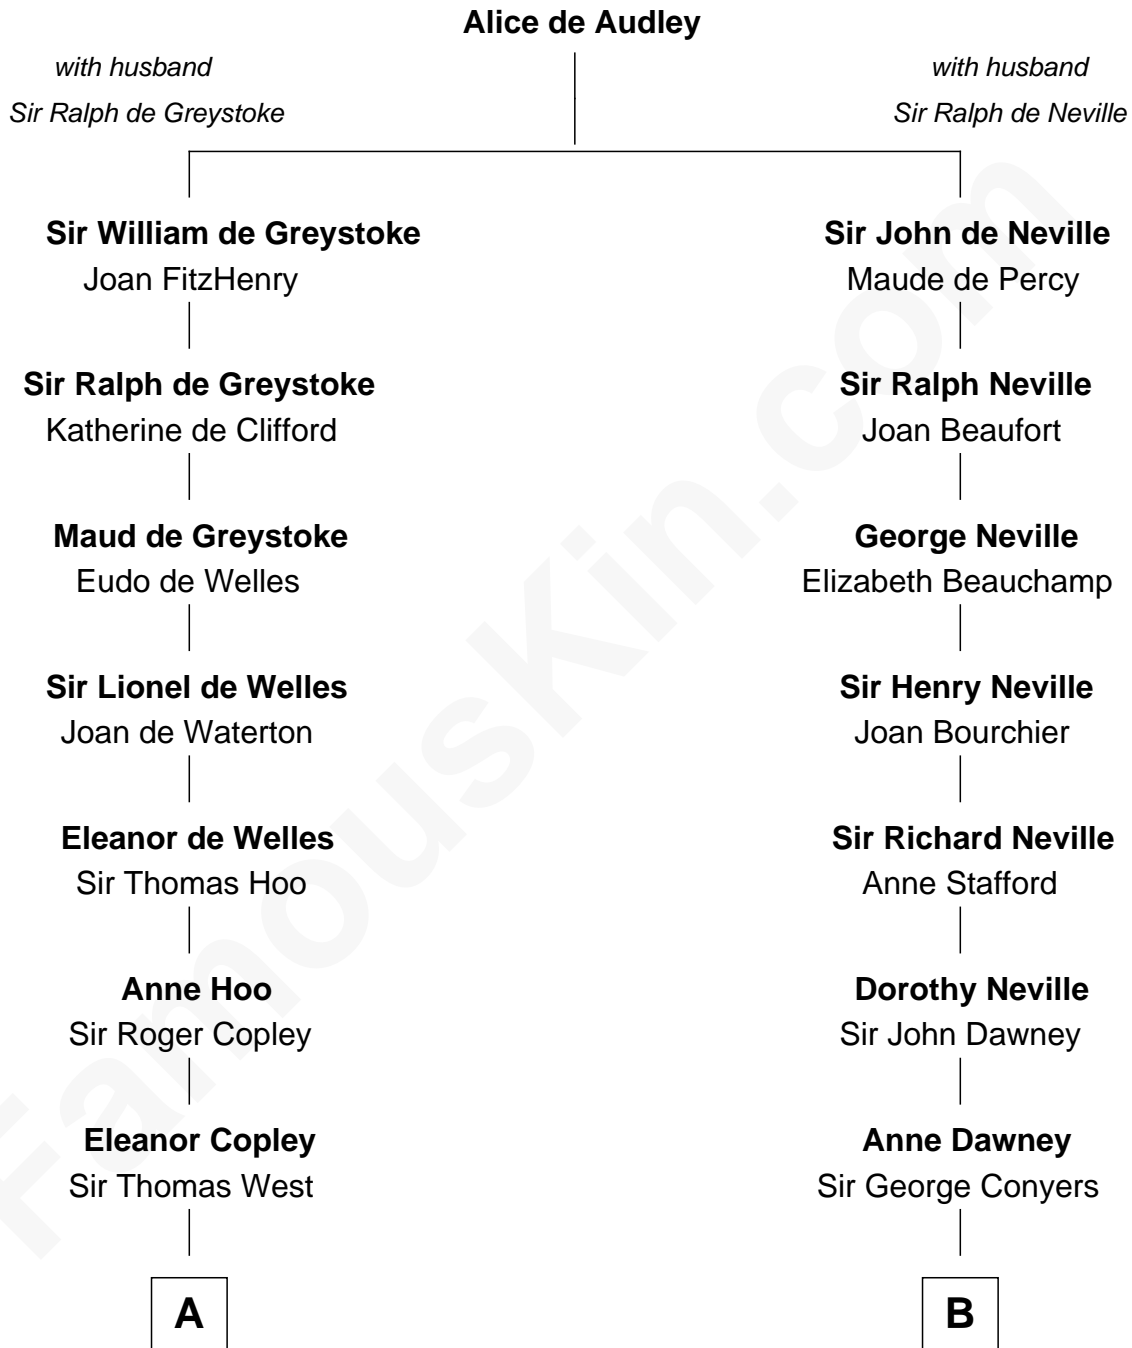

FamousKin.com
Relationship Chart of
Nelson Rockefeller
41st U.S. Vice-President

15th cousin 6 times removed of
Zachary Taylor
12th U.S. President

C

—
Lucy Avery

Godfrey Lewis Rockefeller

—
William Avery Rockefeller

Eliza Davison

—
John Davison Rockefeller

Laura Celestia Spelman

—
John Davison Rockefeller

Abby Greene Aldrich

—
Nelson Rockefeller

41st U.S. Vice-President