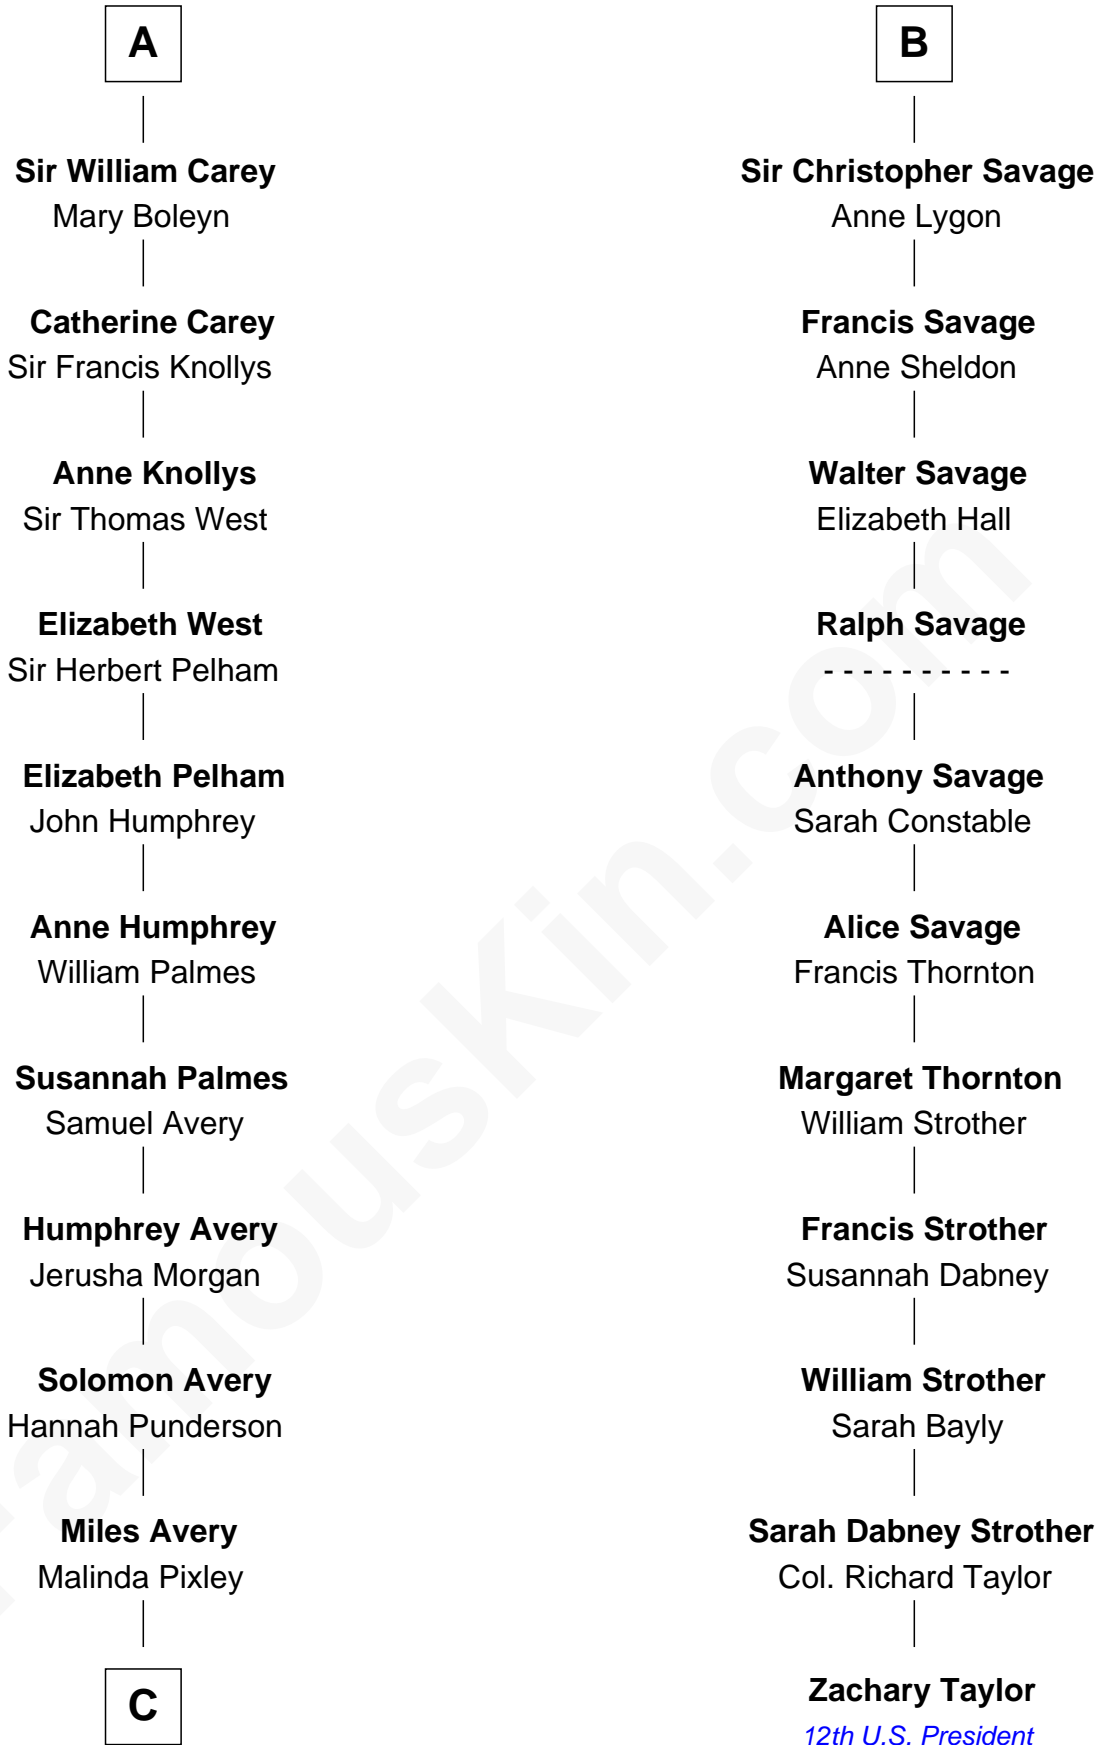

FamousKin.com
Relationship Chart of
Nelson Rockefeller
41st U.S. Vice-President

17th cousin 4 times removed of
Zachary Taylor
12th U.S. President

C

—
Lucy Avery

Godfrey Lewis Rockefeller

—
William Avery Rockefeller

Eliza Davison

—
John Davison Rockefeller

Laura Celestia Spelman

—
John Davison Rockefeller

Abby Greene Aldrich

—
Nelson Rockefeller

41st U.S. Vice-President

FamousKin.com