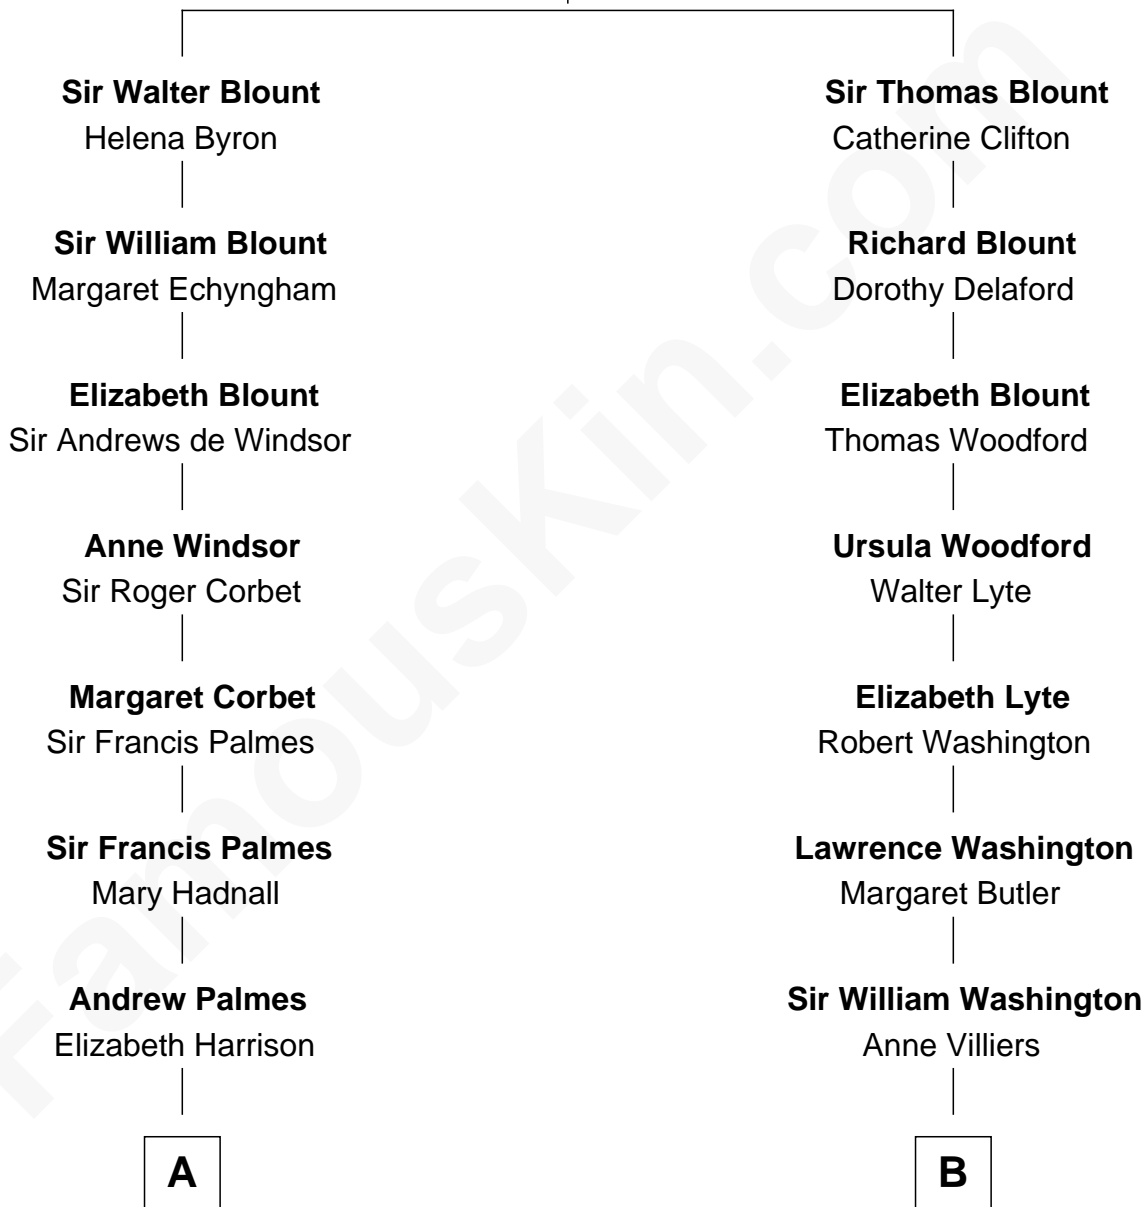

FamousKin.com Relationship Chart of

Nelson Rockefeller

41st U.S. Vice-President

17th cousin 1 time removed of

Kit Harington

TV Actor - "Game of Thrones"

Sir Thomas Blount

Margaret de Gresley

C

Sir David Richard Harington

Deborah Jane Catesby

Kit Harington

TV Actor - "Game of Thrones"

FamousKin.com