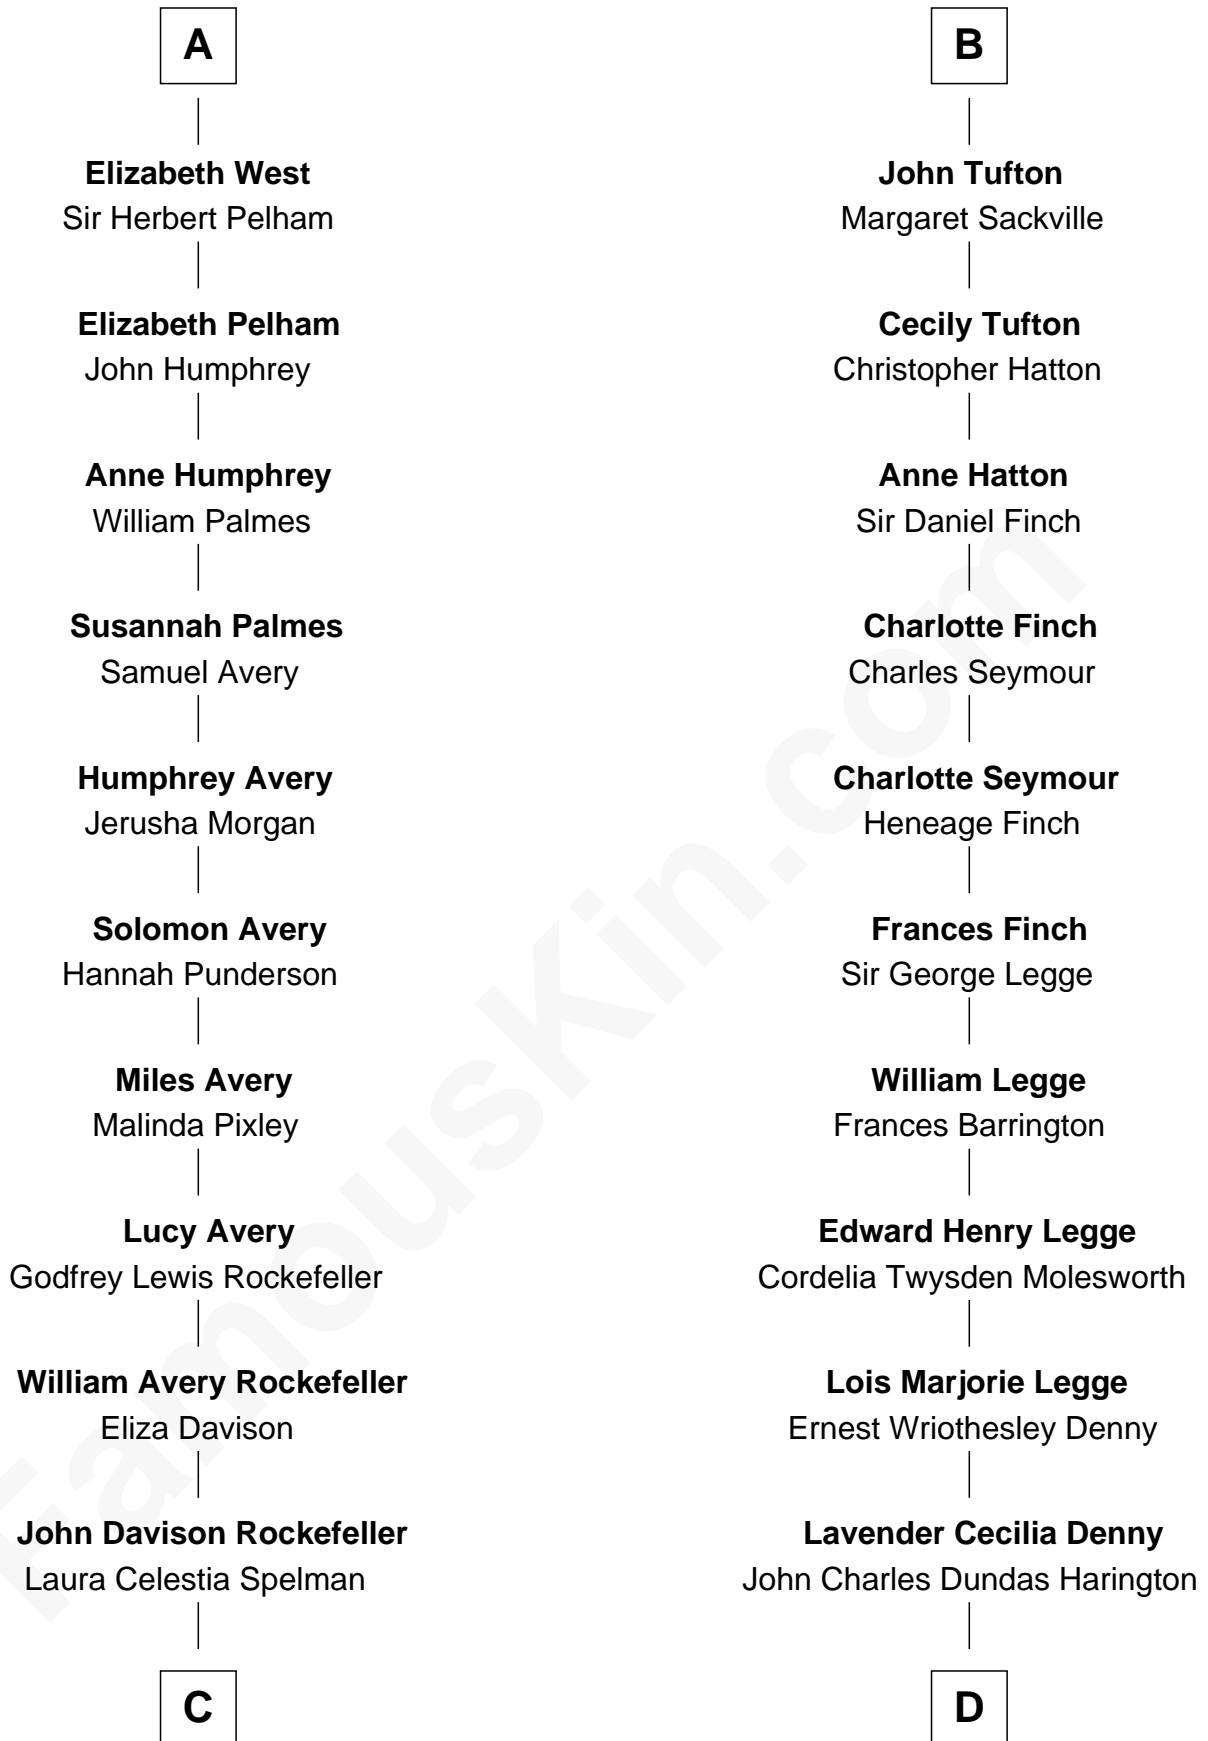

FamousKin.com Relationship Chart of

Nelson Rockefeller
41st U.S. Vice-President

18th cousin of

Kit Harington
TV Actor - "Game of Thrones"

Katherine Pabenham

with husband
Sir William Cheney

with husband
Sir Thomas Aylesbury

Sir Laurence Cheney
Elizabeth Cokayne

Eleanor Aylesbury
Sir Humphrey Stafford

Elizabeth Cheney
Sir Frederick Tilney

Humphrey Stafford
Katherine Fray

Elizabeth Tilney
Sir Thomas Howard

Anne Stafford
Sir Richard Neville

Elizabeth Howard
Thomas Boleyn

John Neville
Dorothy de Vere

Mary Boleyn
Sir William Carey

John Neville
Lucy Somerset

Catherine Carey
Sir Francis Knollys

Dorothy Neville
Sir Thomas Cecil

Anne Knollys
Sir Thomas West

Frances Cecil
Sir Nicholas Tufton

A

B

C

John Davison Rockefeller

Abby Greene Aldrich

Nelson Rockefeller

41st U.S. Vice-President