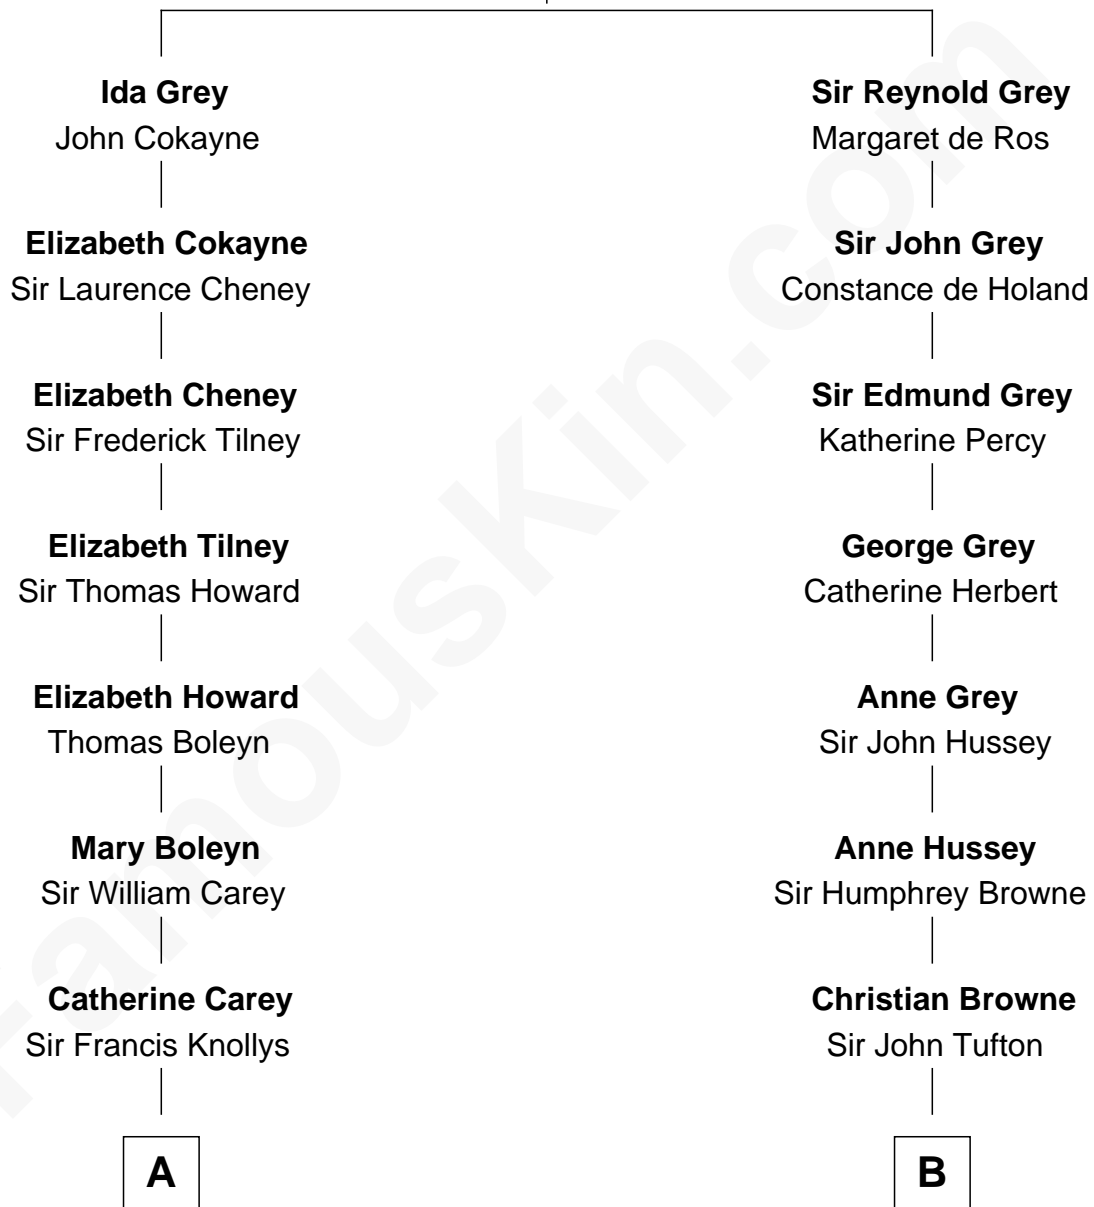

# FamousKin.com Relationship Chart of

**Nelson Rockefeller**  
41st U.S. Vice-President

19th cousin of

**Kit Harington**  
TV Actor - "Game of Thrones"

**Sir Reynold de Grey**  
Eleanor le Strange

**C**

**John Davison Rockefeller**

Laura Celestia Spelman

**John Davison Rockefeller**

Abby Greene Aldrich

**Nelson Rockefeller**

*41st U.S. Vice-President*

**D**

**Lavender Cecilia Denny**

John Charles Dundas Harington